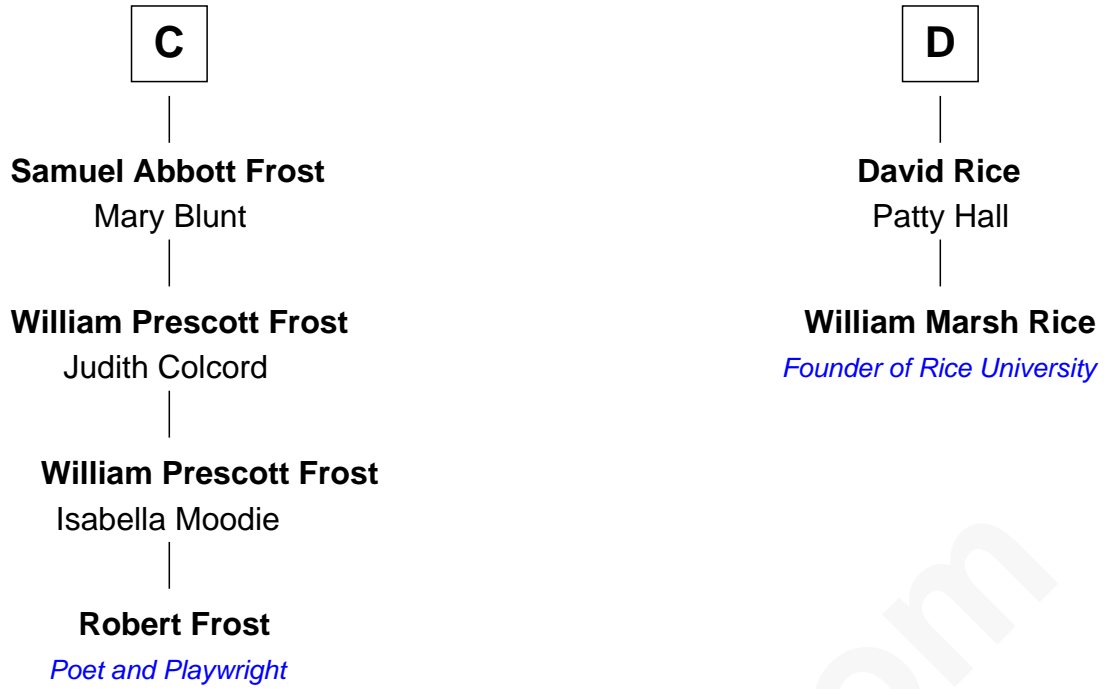

FamousKin.com Relationship Chart of

Robert Frost

Poet and Playwright

18th cousin 2 times removed of

William Marsh Rice

Founder of Rice University

Margaret of France
Edward I, King of England

Thomas of Brotherton

Alice de Hales

Margaret Plantagenet

John de Segrave

Elizabeth de Segrave

John de Mowbray

Eleanor de Mowbray

John de Welles

Eudo de Welles

Maud de Greystoke

Sir Lionel de Welles

Joan de Waterton

Margaret de Welles

Sir Thomas Dymoke

A

Edmund of Woodstock

Margaret Wake

Joyce Tiptoft

Sir Edmund Sutton

Sir Edward Sutton

Cecily Willoughby

B

FamousKin.com