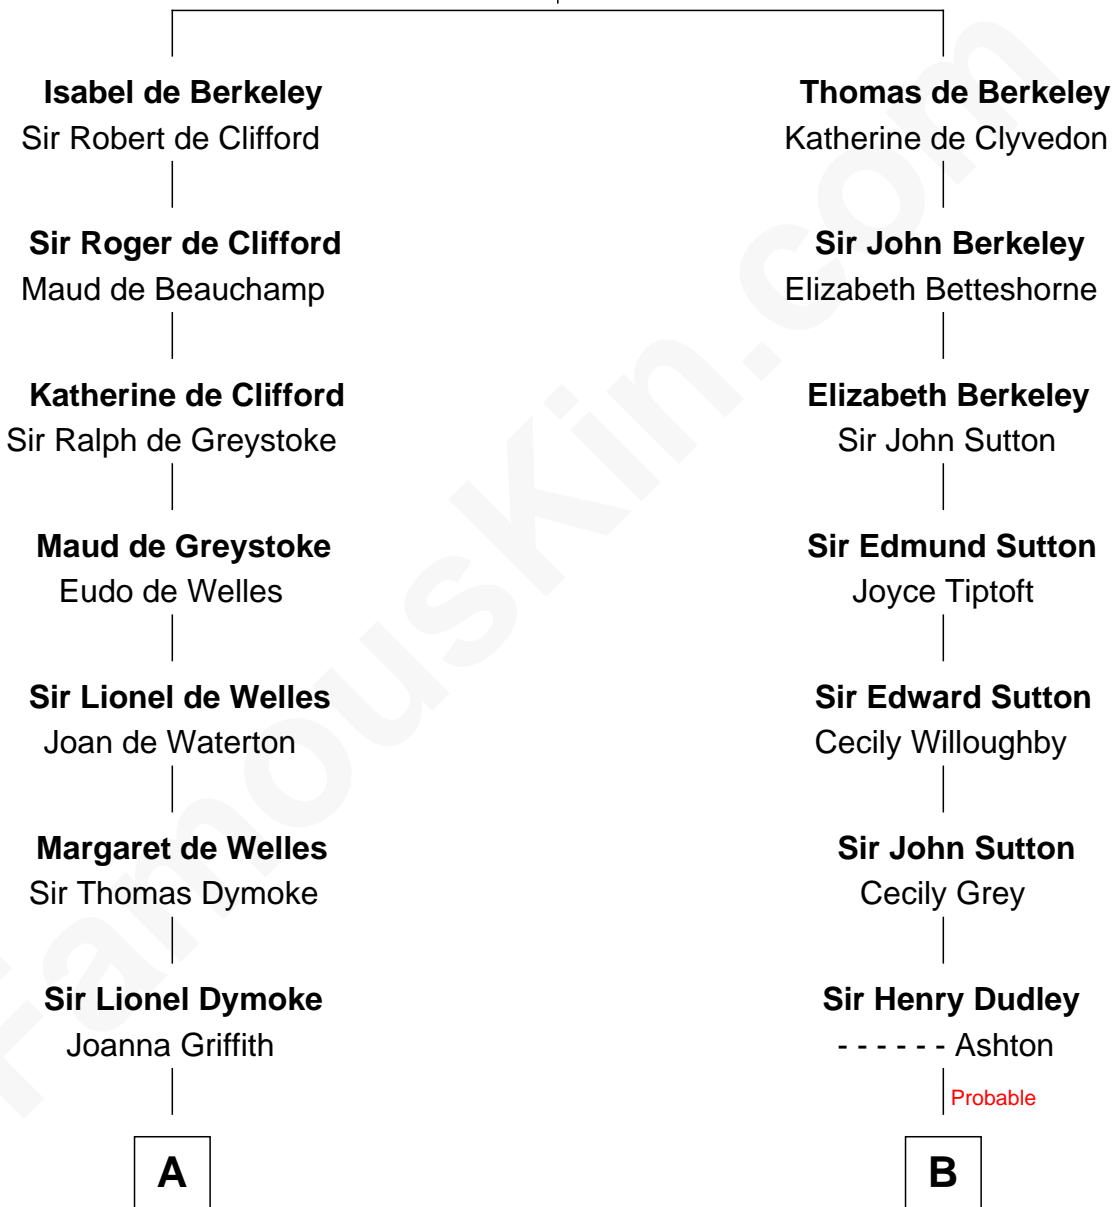

FamousKin.com Relationship Chart of

Robert Frost

Poet and Playwright

16th cousin 3 times removed of

William Marsh Rice

Founder of Rice University

Sir Maurice de Berkeley

Eve la Zouche