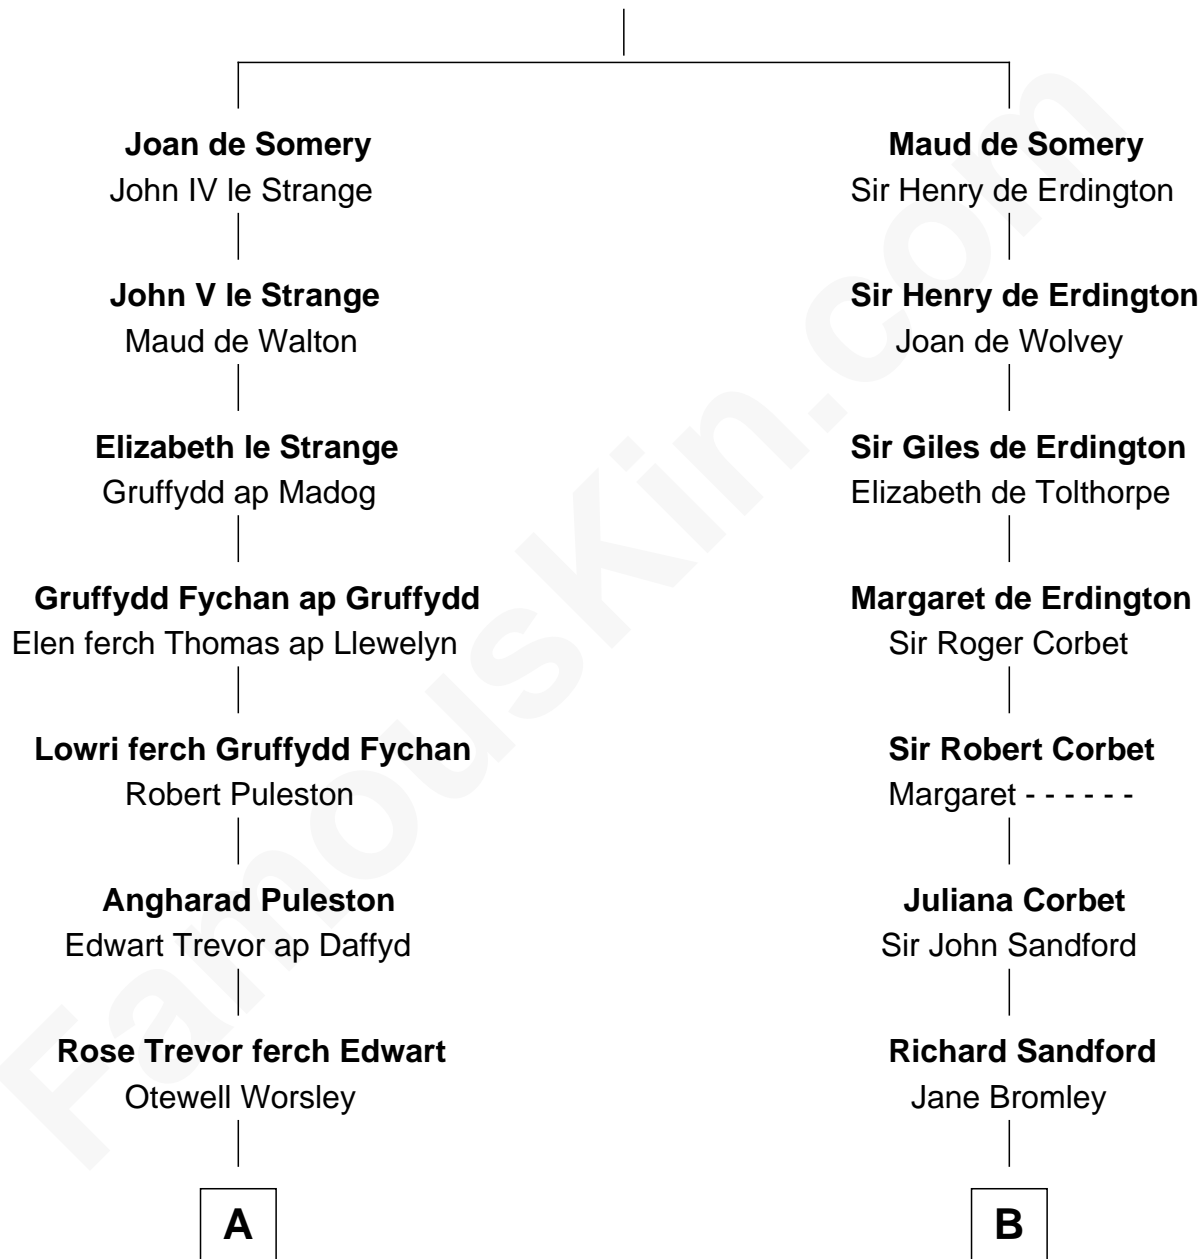

FamousKin.com Relationship Chart of

Robert Frost

Poet and Playwright

20th cousin of

Harry F. Byrd

50th Governor of Virginia

Sir Roger de Somery

Nichole d'Aubenev

C

Samuel Abbott Frost

Mary Blunt

William Prescott Frost

Judith Colcord

William Prescott Frost

Isabella Moodie

Robert Frost