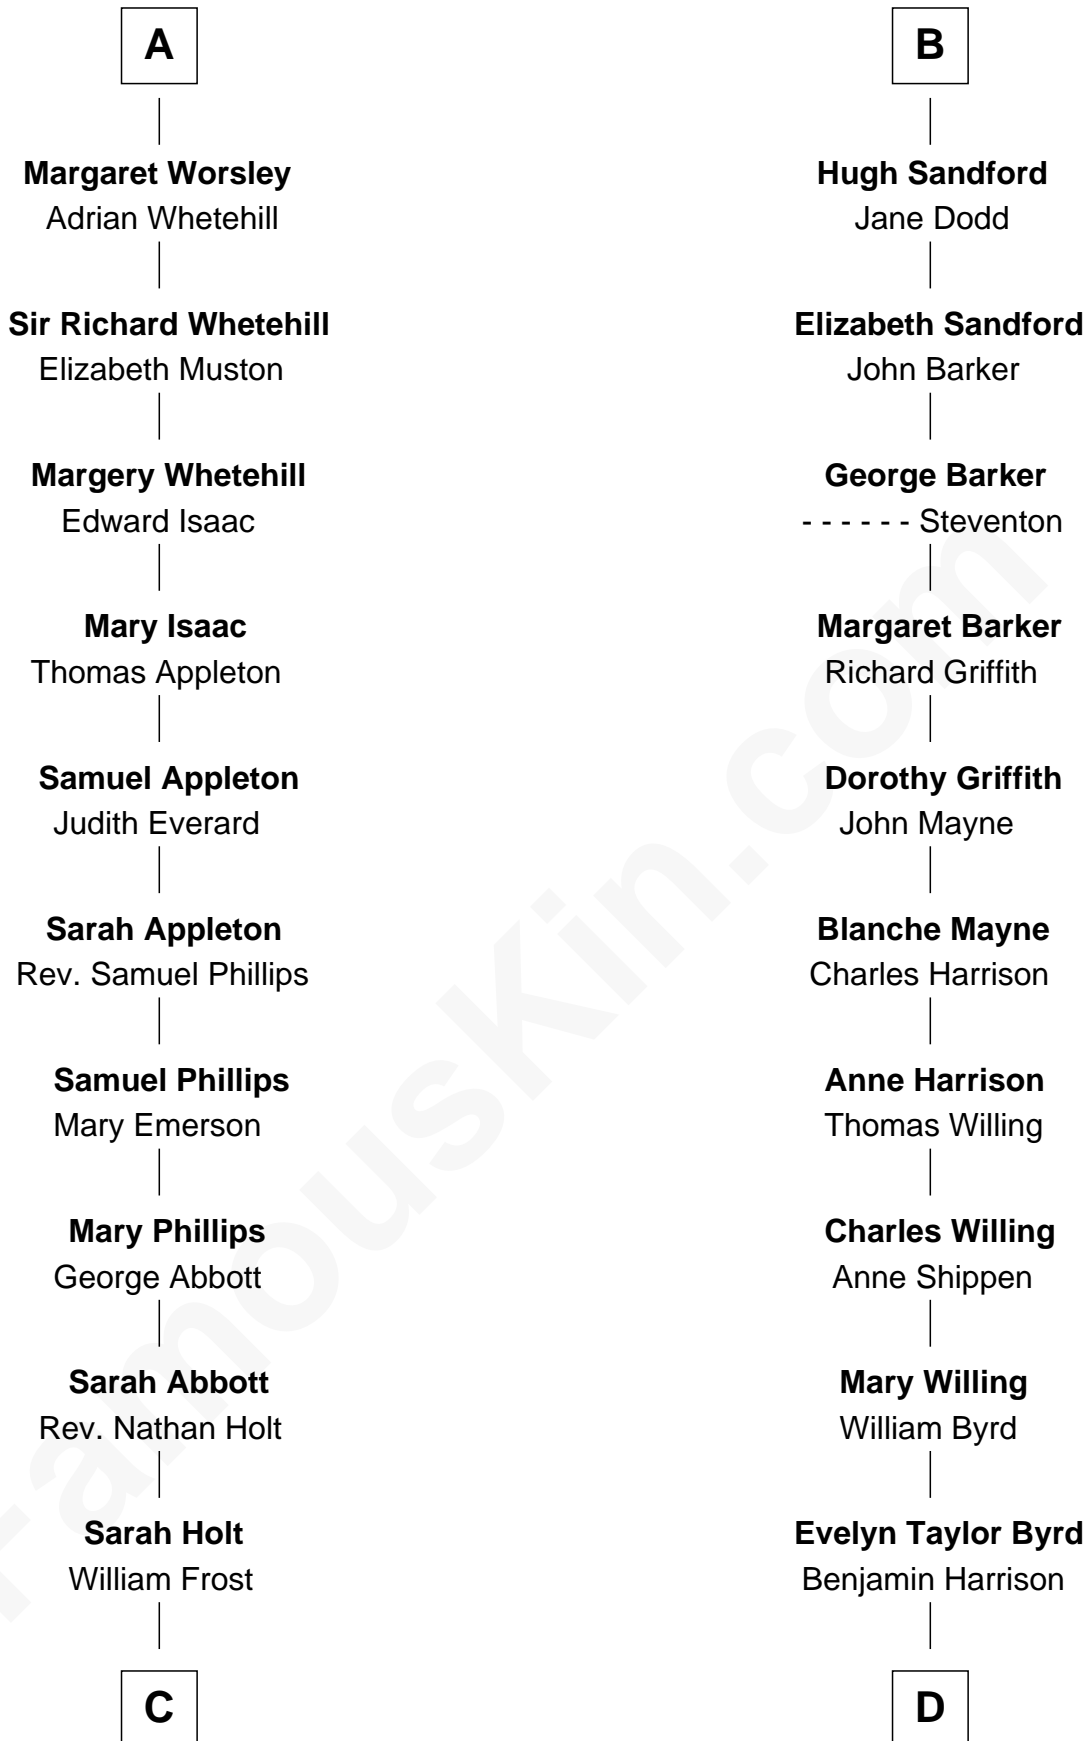

FamousKin.com Relationship Chart of

Robert Frost

Poet and Playwright

20th cousin of

Harry F. Byrd

50th Governor of Virginia

Sir Roger de Somery

Nichole d'Aubenev