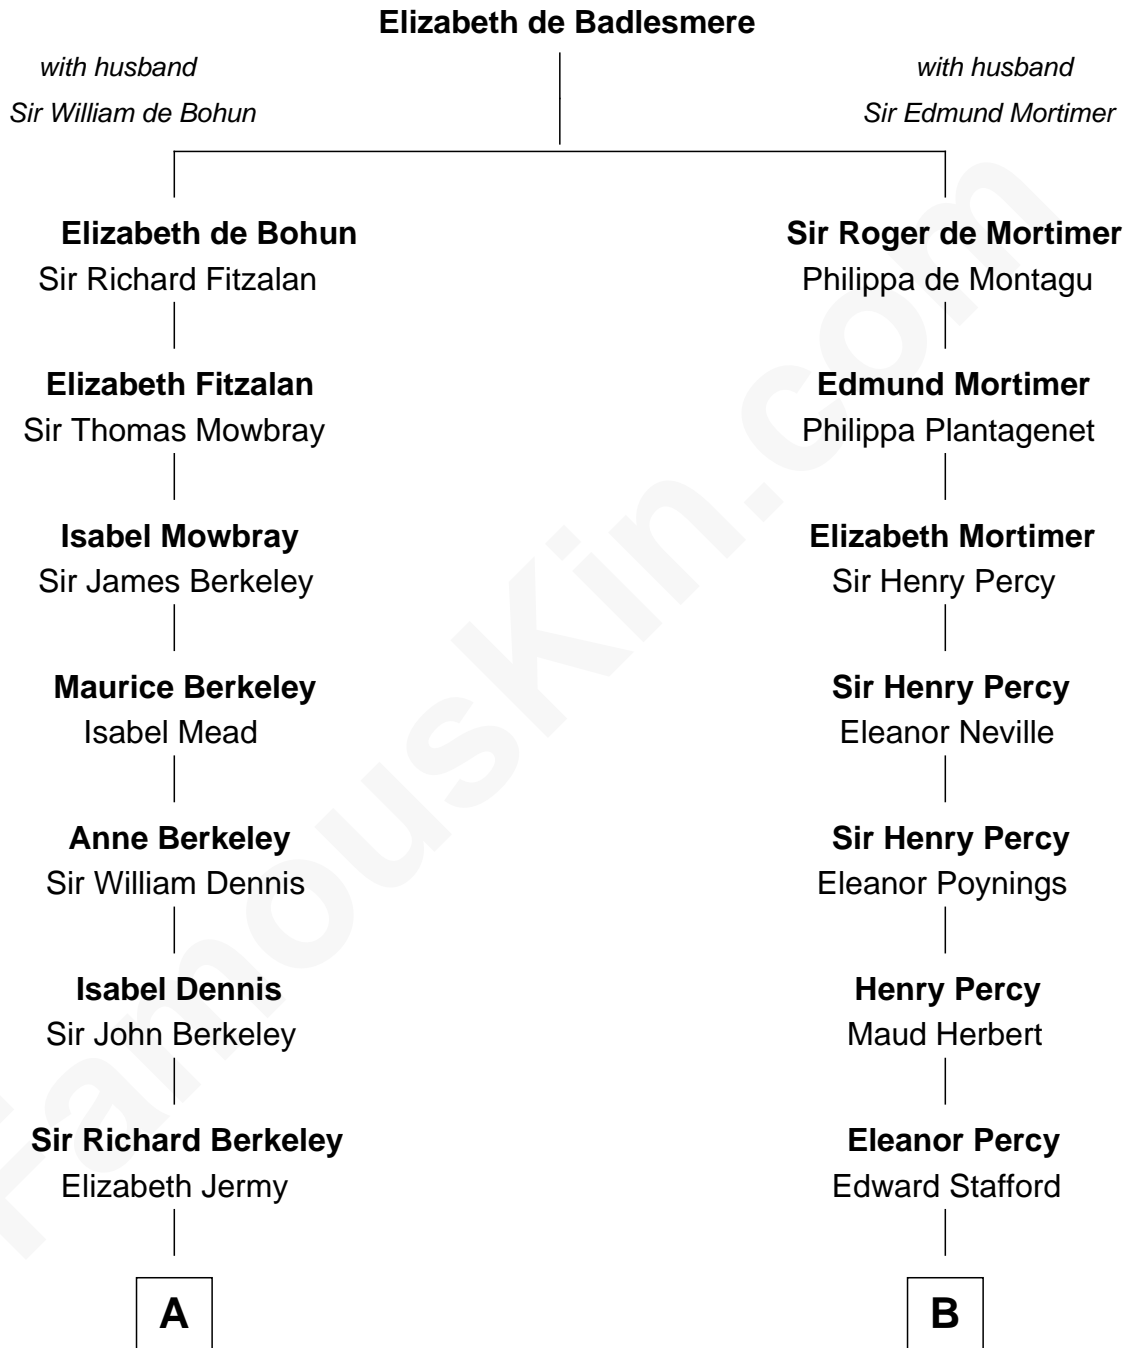

FamousKin.com Relationship Chart of

Robert Frost

Poet and Playwright

18th cousin 2 times removed of

Harry F. Byrd

50th Governor of Virginia

C

William Prescott Frost

Isabella Moodie

Robert Frost

Poet and Playwright

D

Richard Evelyn Byrd

Anne Harrison

Col. William Byrd

Jane Meriwether Rivers