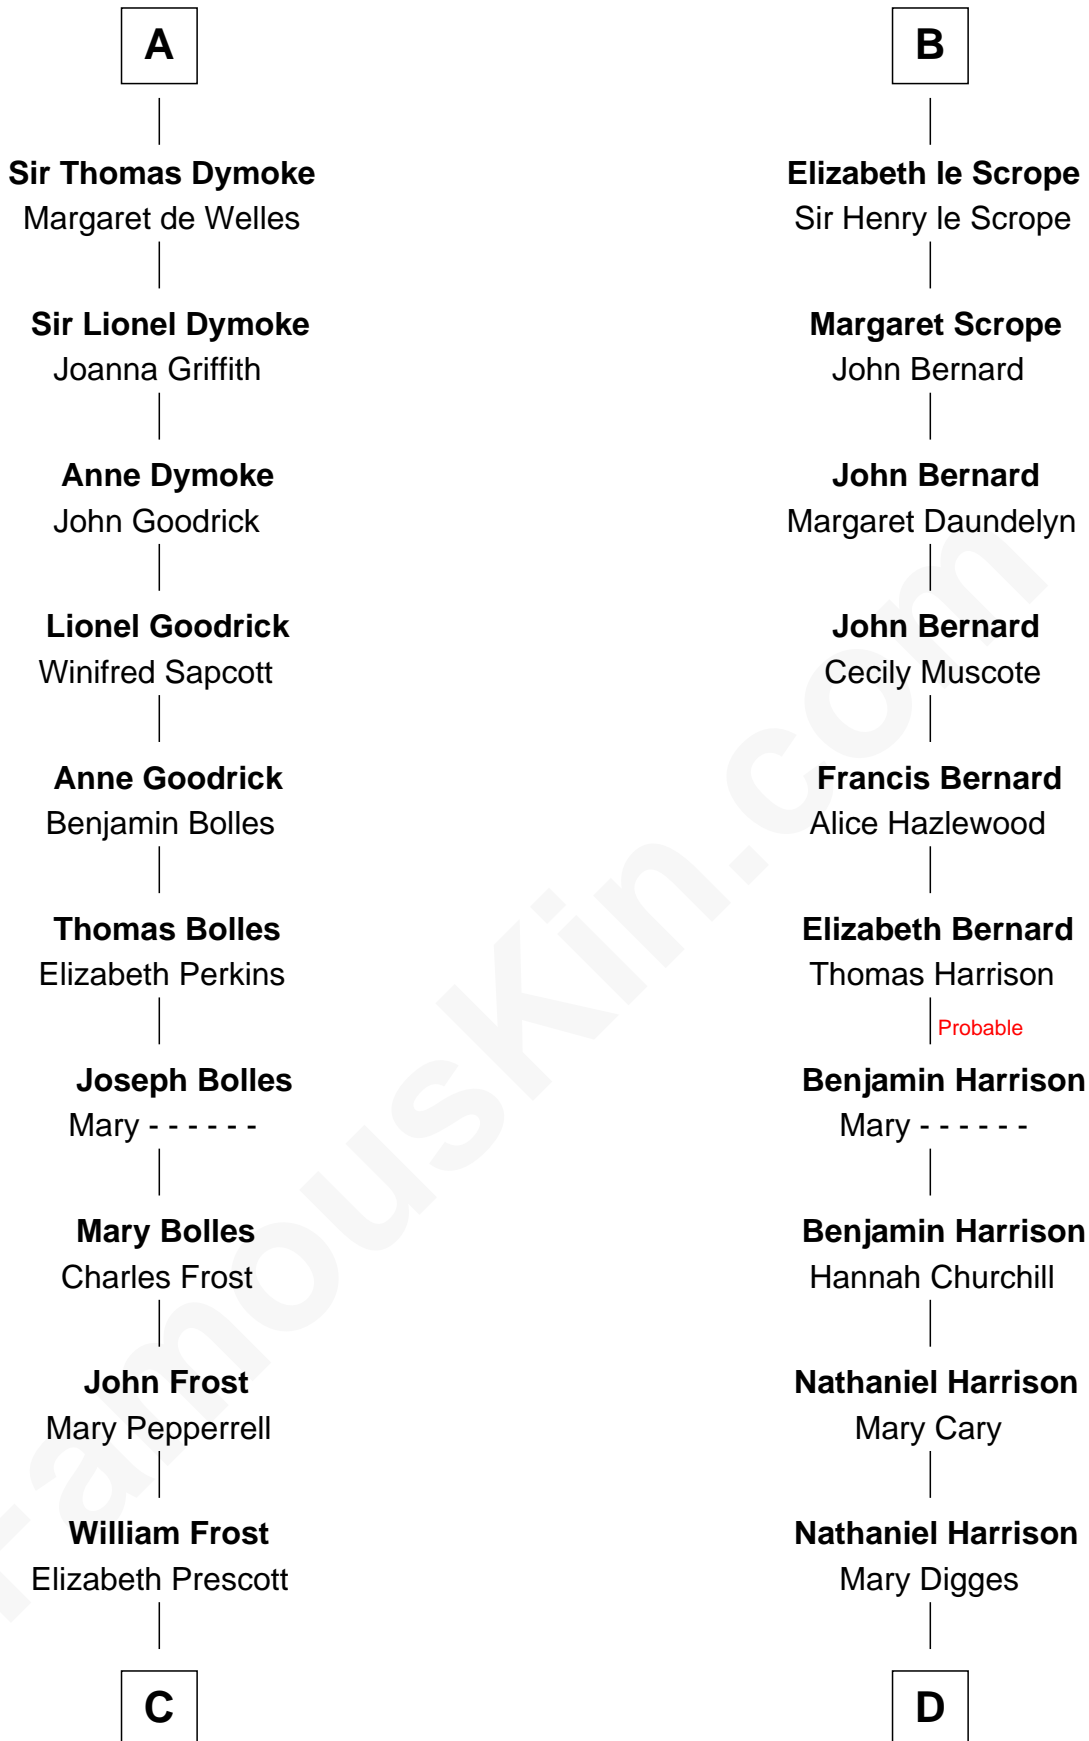

FamousKin.com Relationship Chart of

Robert Frost

Poet and Playwright

21st cousin of

Harry F. Byrd

50th Governor of Virginia

C

William Frost

Sarah Holt

Samuel Abbott Frost

Mary Blunt

William Prescott Frost

Judith Colcord

William Prescott Frost

Isabella Moodie

Robert Frost