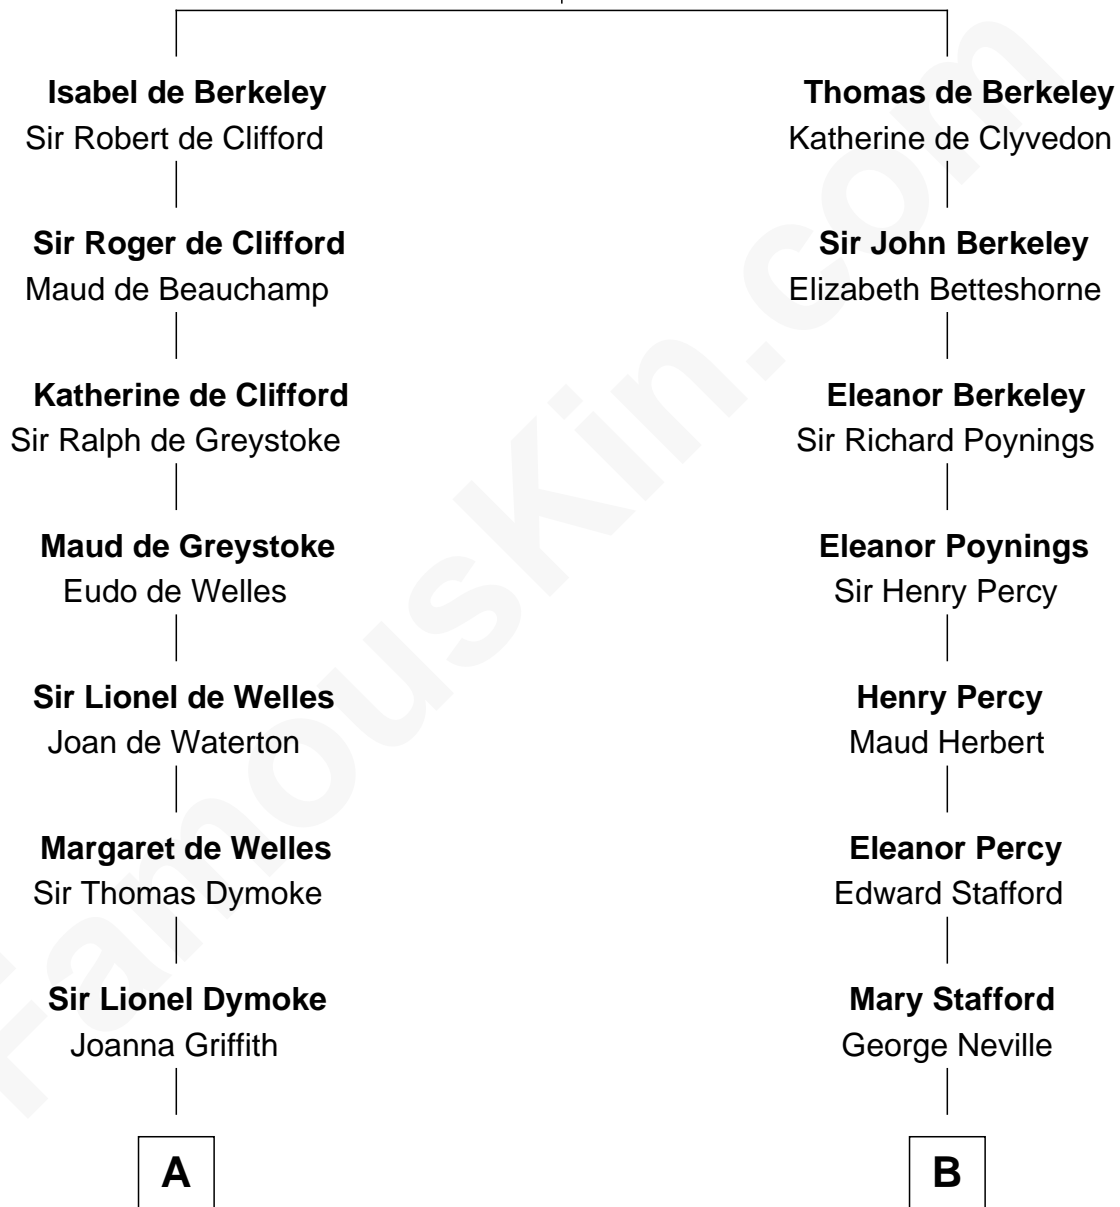

# FamousKin.com Relationship Chart of

**Robert Frost**

*Poet and Playwright*

19th cousin of

**Harry F. Byrd**

*50th Governor of Virginia*

**Sir Maurice de Berkeley**

Eve la Zouche

**C**

**William Prescott Frost**

Judith Colcord

**William Prescott Frost**

Isabella Moodie

**Robert Frost**

*Poet and Playwright*

**D**

**Col. William Byrd**

Jane Meriwether Rivers

**Richard Evelyn Byrd**

Eleanor Bolling Flood

**Harry F. Byrd**

*50th Governor of Virginia*

FamousKin.com