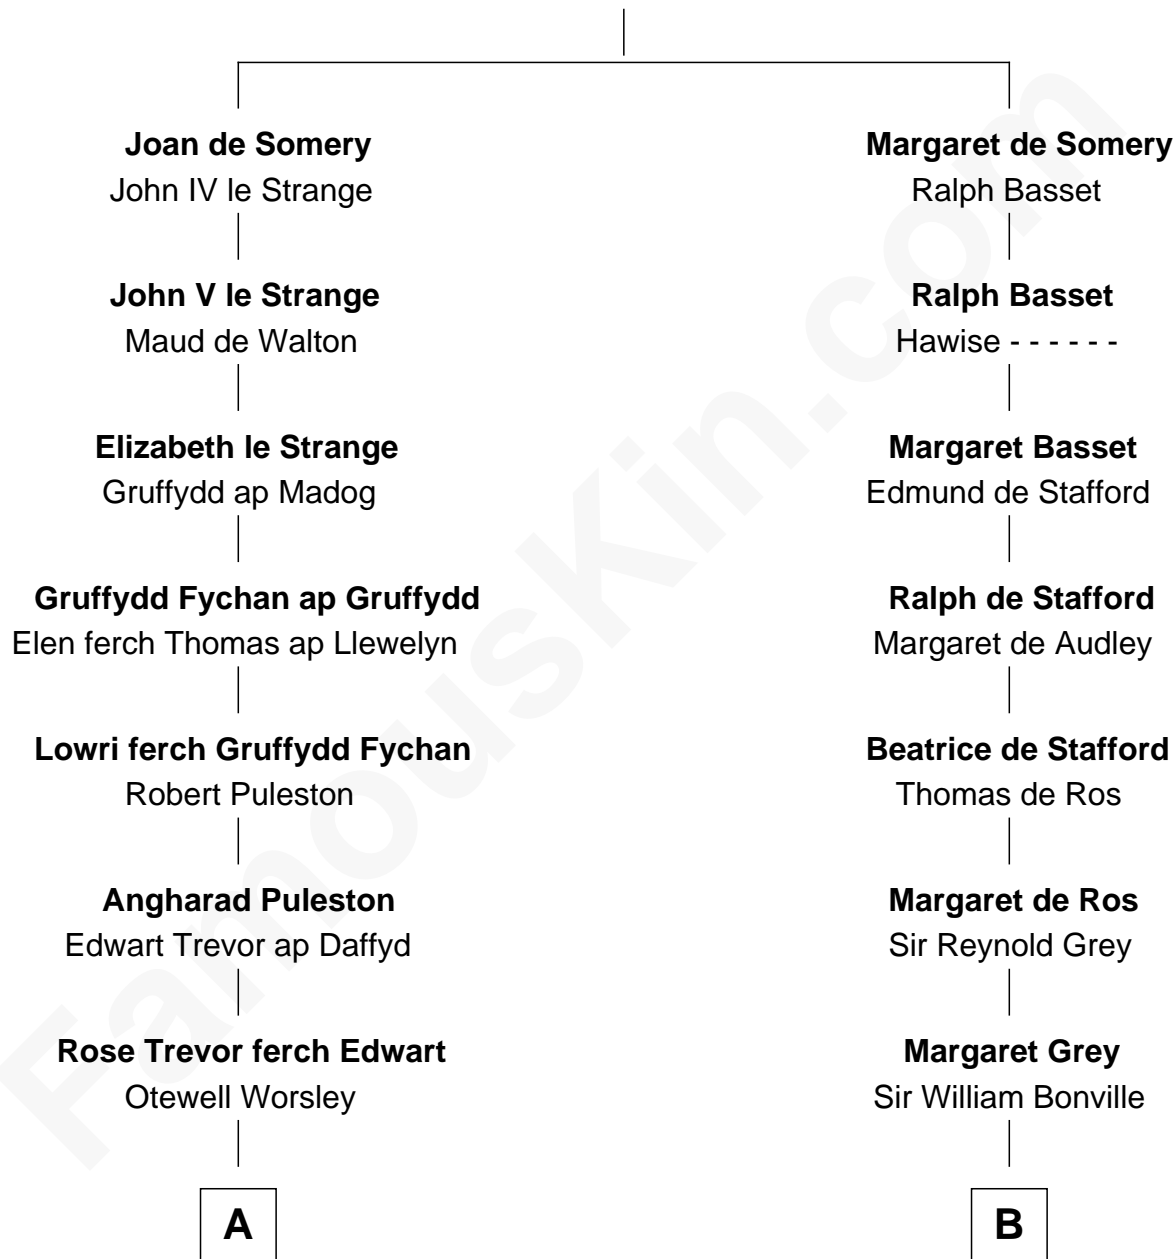

FamousKin.com Relationship Chart of

Robert Frost

Poet and Playwright

18th cousin 2 times removed of

Meriwether Lewis

Lewis and Clark Expedition

Sir Roger de Somery

Nichole d'Aubenev

FamousKin.com