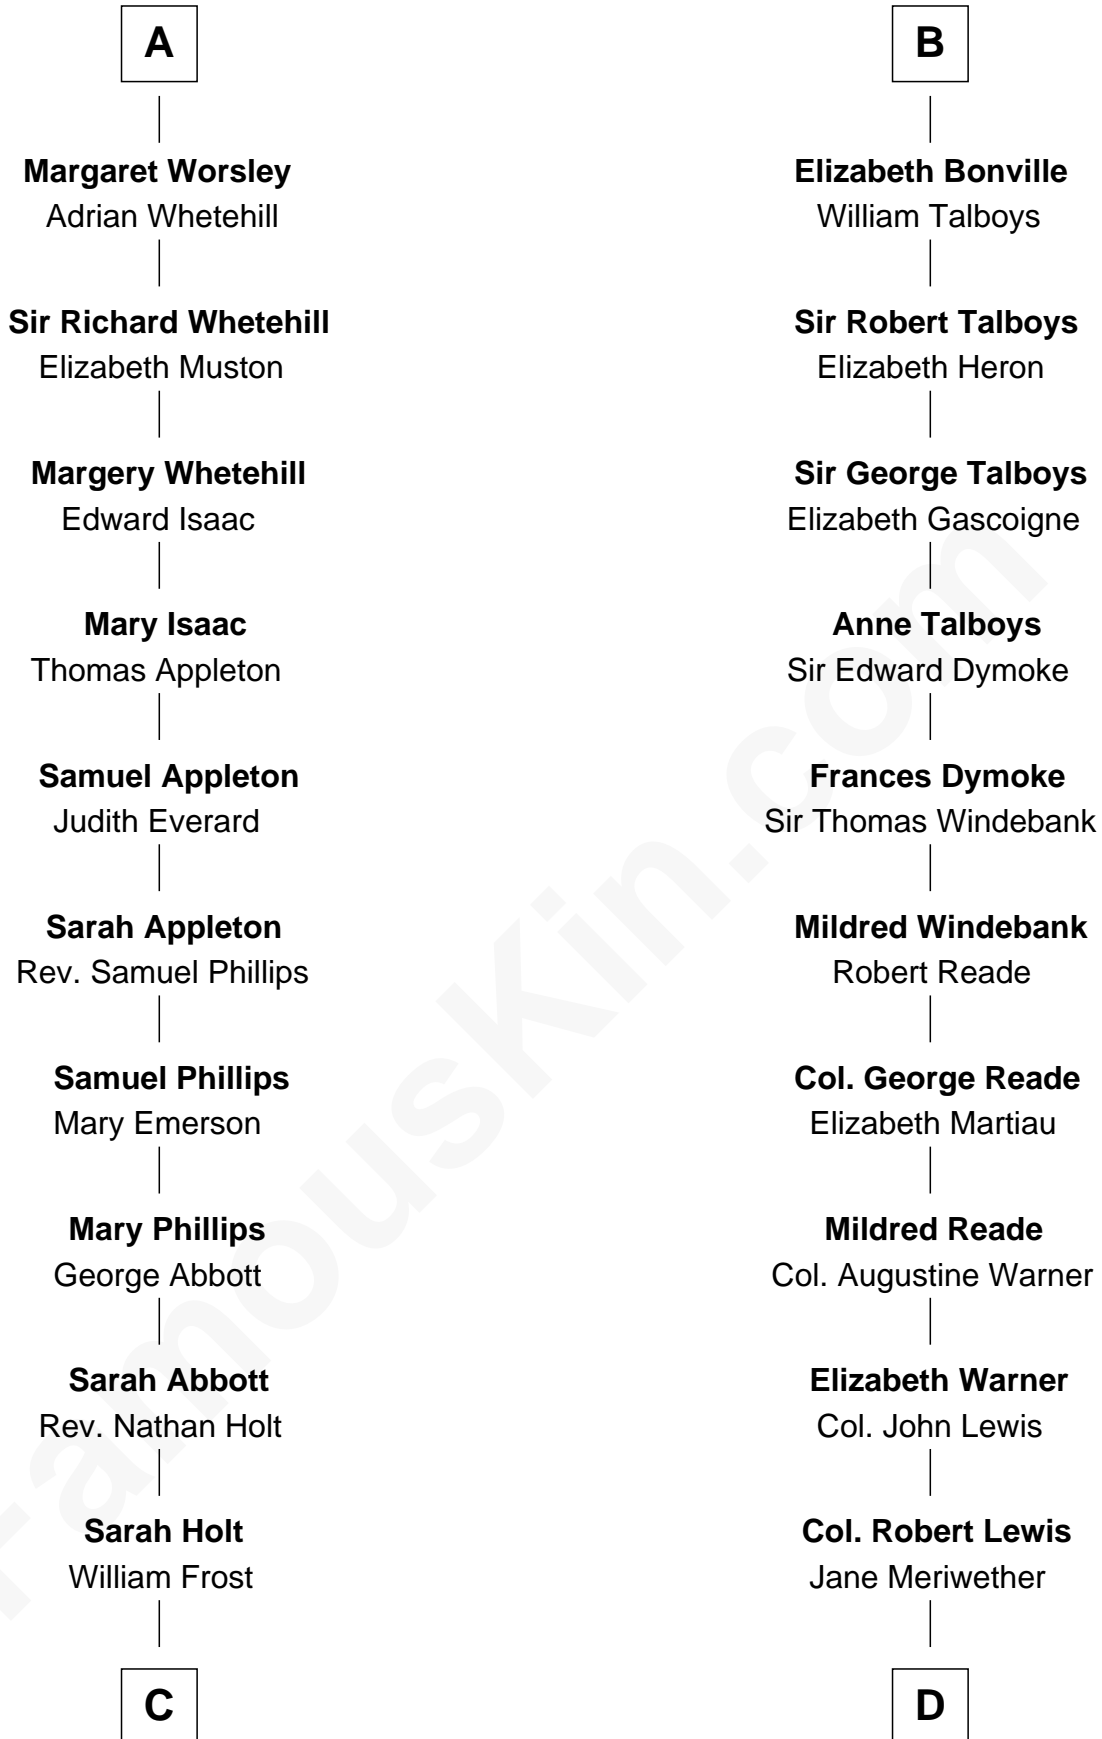

FamousKin.com Relationship Chart of

Robert Frost

Poet and Playwright

18th cousin 2 times removed of

Meriwether Lewis

Lewis and Clark Expedition

Sir Roger de Somery

Nichole d'Aubenev

FamousKin.com