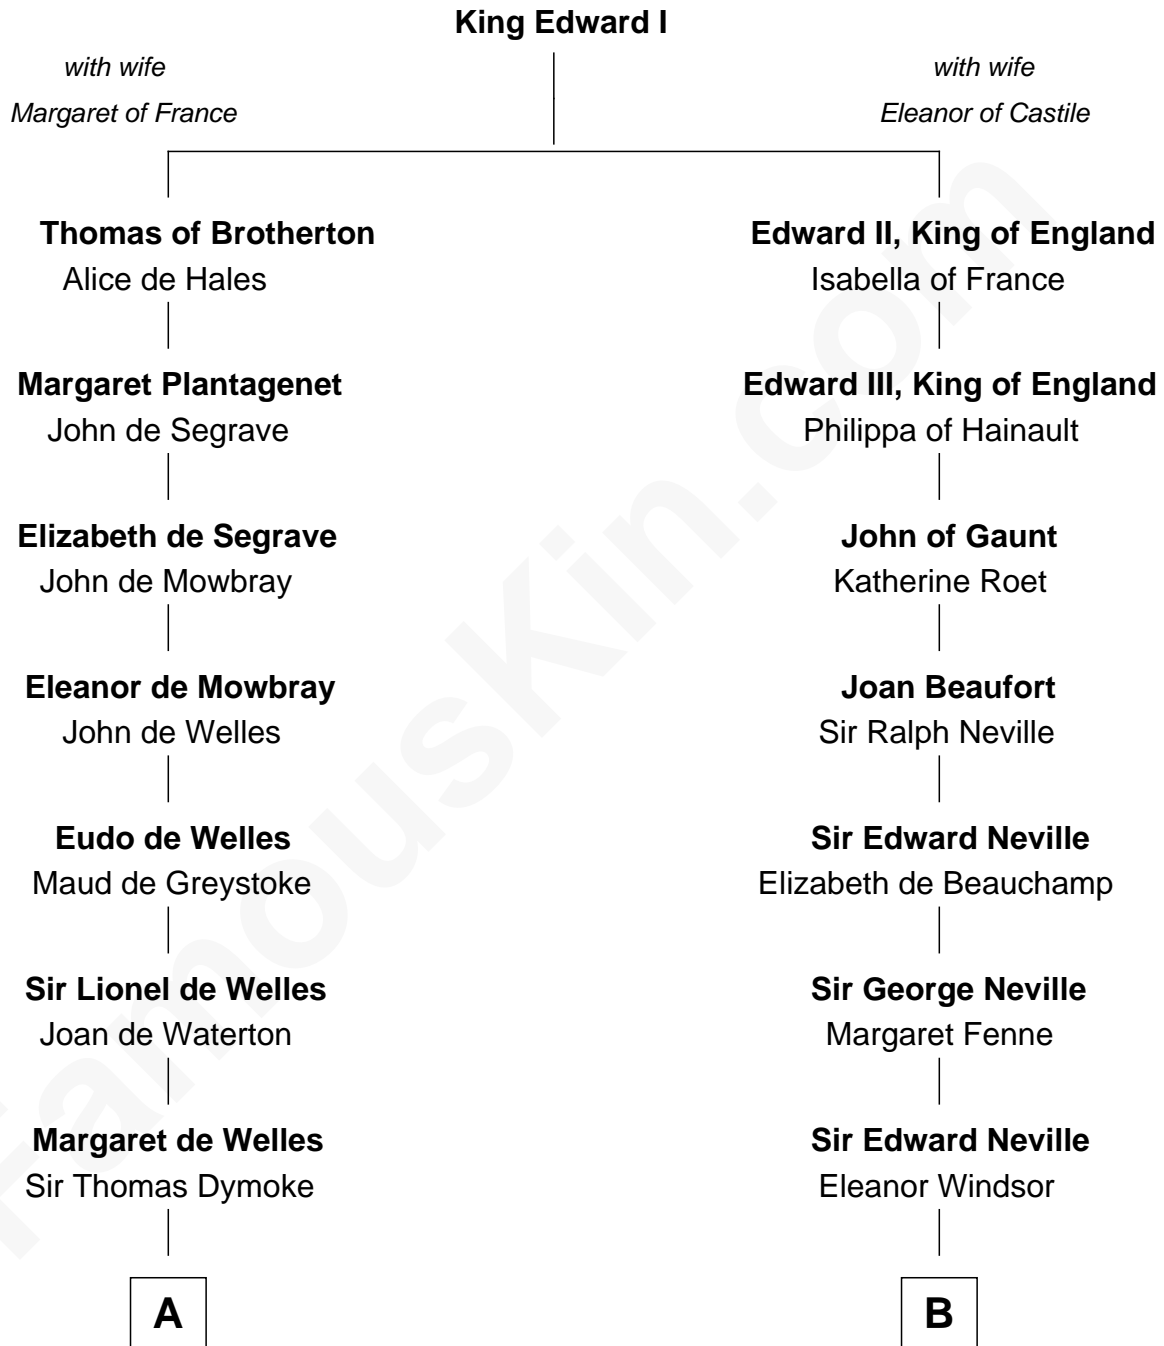

# FamousKin.com Relationship Chart of

**Robert Frost**

*Poet and Playwright*

17th cousin 3 times removed of

**Lytton Strachey**

*Author and Co-Founder of Bloomsbury Group*

**C**

—  
**Samuel Abbott Frost**

Mary Blunt

—  
**William Prescott Frost**

Judith Colcord

—  
**William Prescott Frost**

Isabella Moodie

—  
**Robert Frost**

*Poet and Playwright*

FamousKin.com