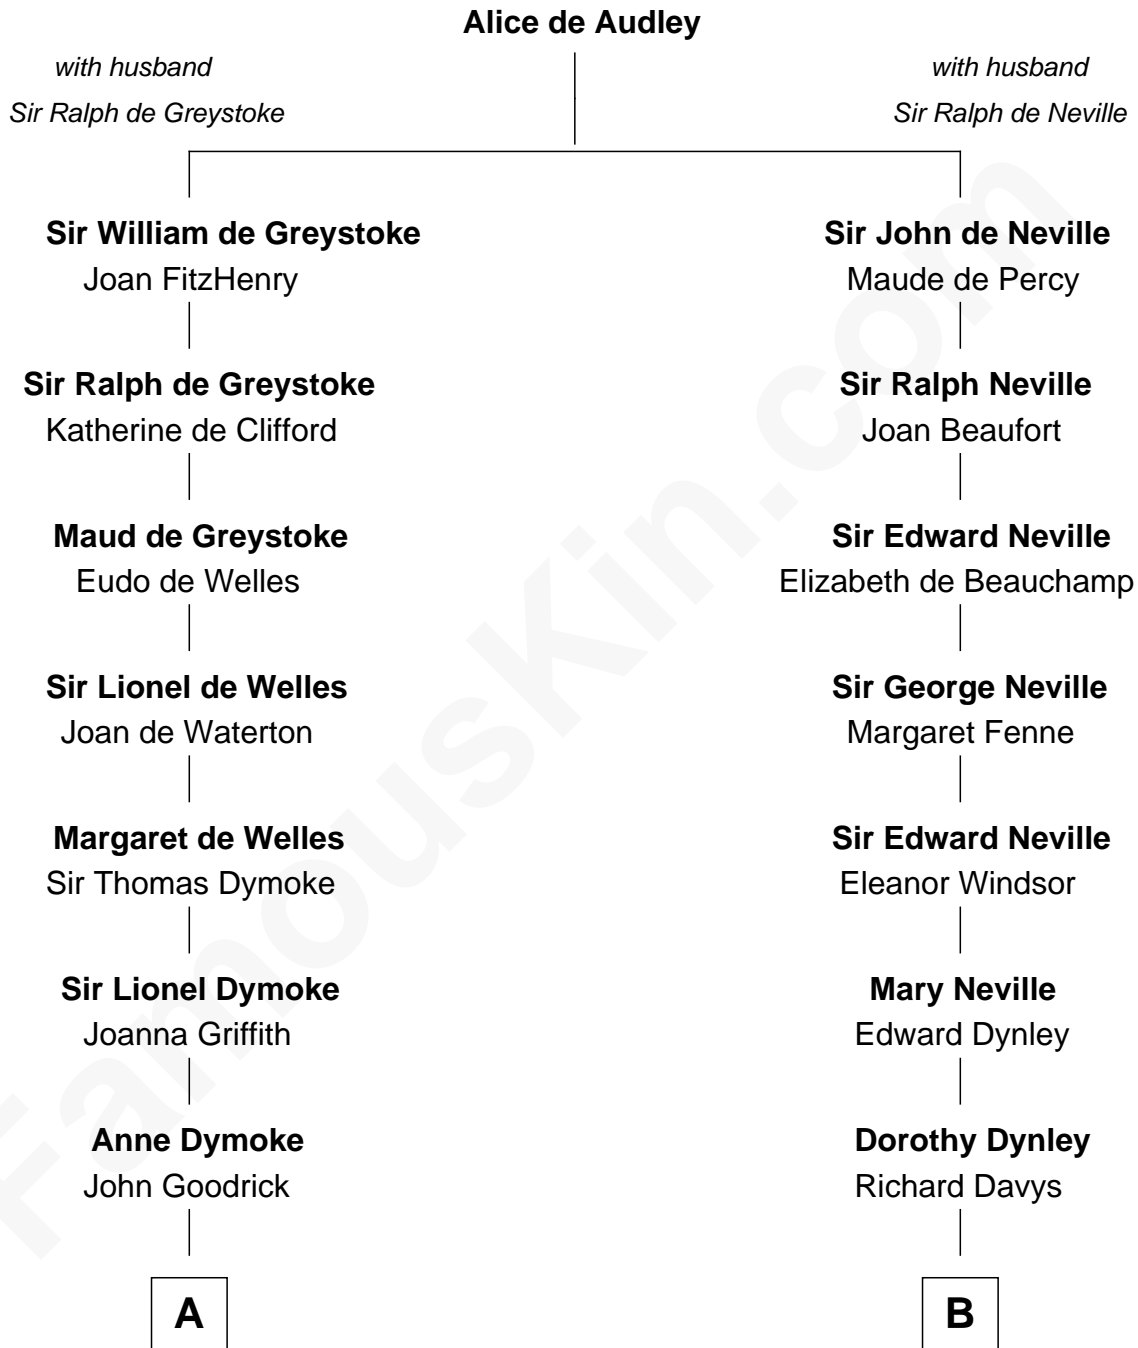

FamousKin.com Relationship Chart of

Robert Frost

Poet and Playwright

15th cousin 3 times removed of

Lytton Strachey

Author and Co-Founder of Bloomsbury Group

C

|
William Prescott Frost