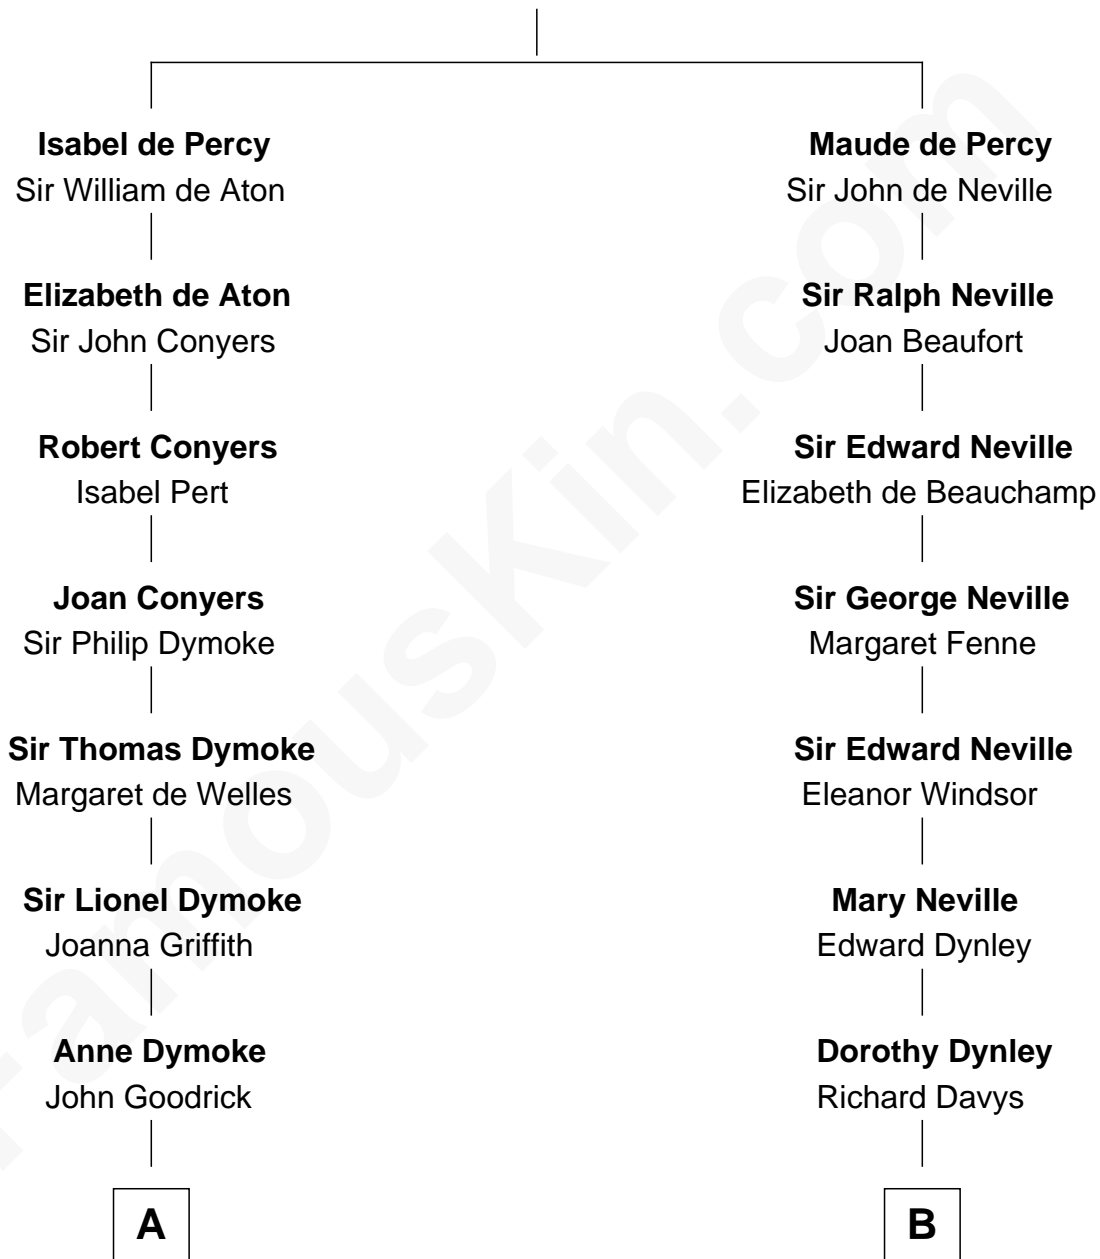

# FamousKin.com Relationship Chart of

**Robert Frost**

*Poet and Playwright*

15th cousin 3 times removed of

**Lytton Strachey**

*Author and Co-Founder of Bloomsbury Group*

**Sir Henry de Percy**

Idoine de Clifford

**C**

|  
**William Prescott Frost**

Isabella Moodie

|  
**Robert Frost**

*Poet and Playwright*

FamousKin.com