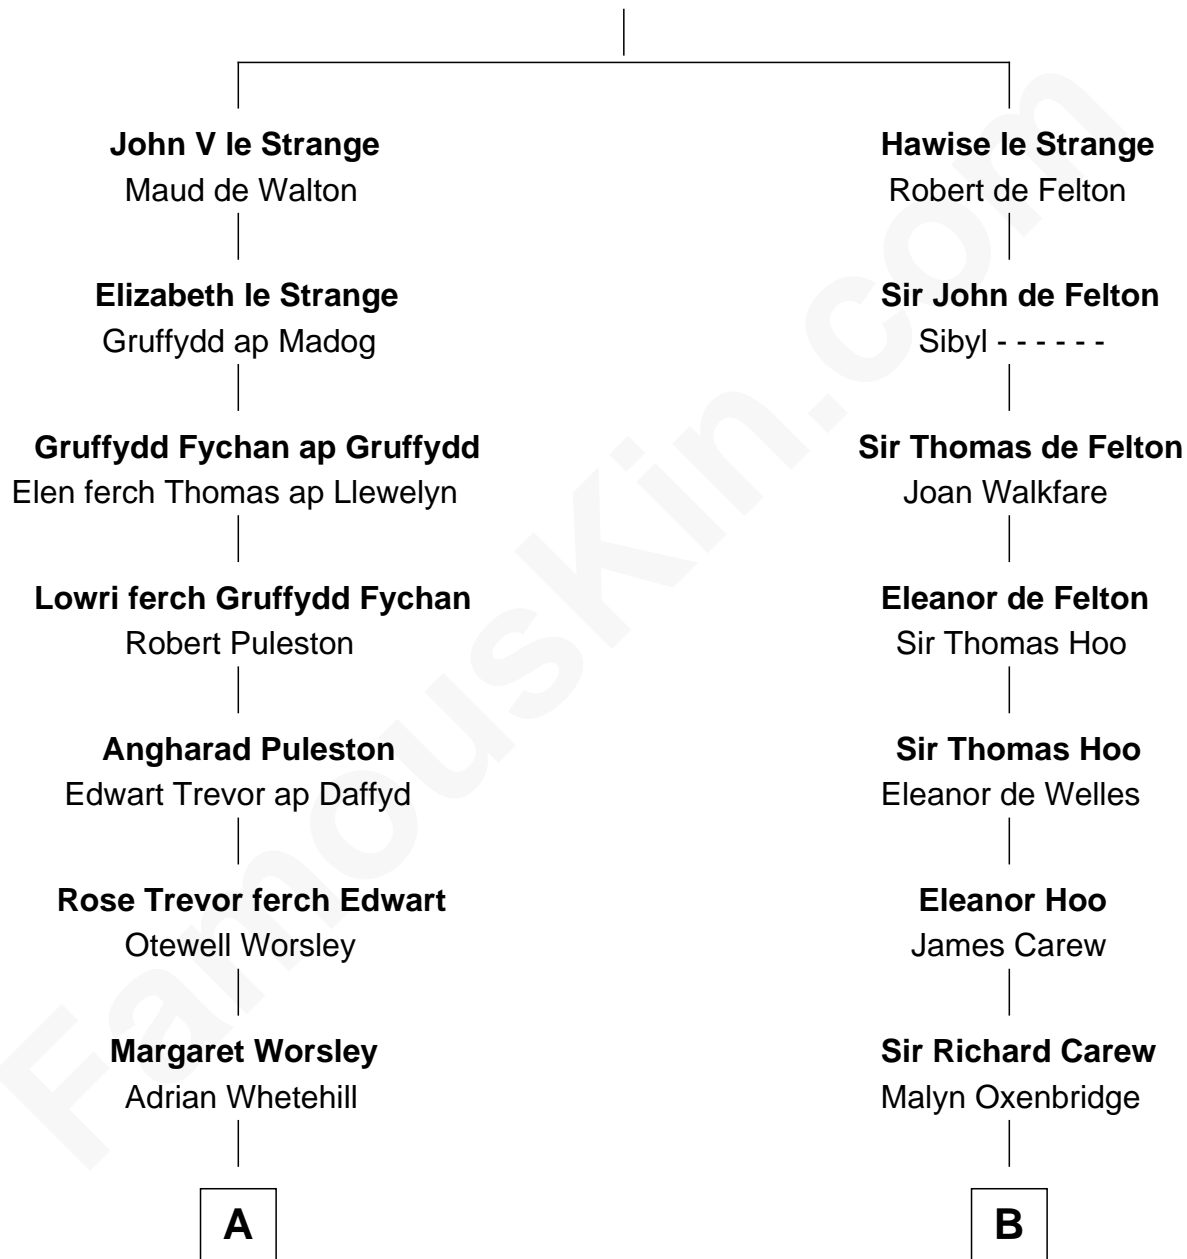

FamousKin.com Relationship Chart of

Robert Frost

Poet and Playwright

18th cousin 1 time removed of

Olivia De Havilland

Movie Actress

John IV le Strange

Joan de Somery

FamousKin.com