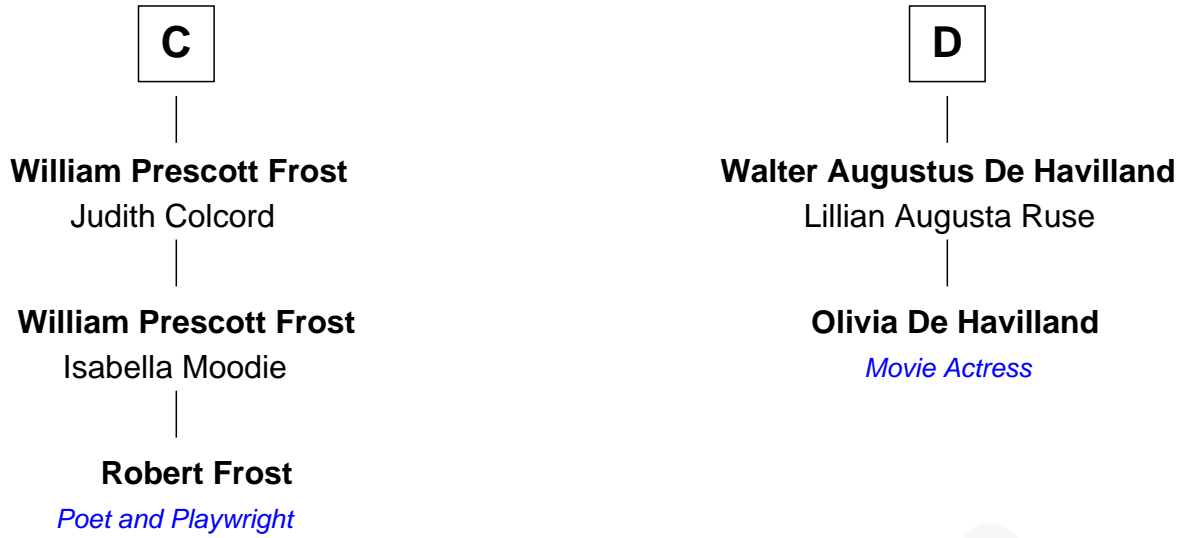

FamousKin.com Relationship Chart of

Robert Frost

Poet and Playwright

18th cousin 1 time removed of

Olivia De Havilland

Movie Actress

Ralph de Stafford

with wife
Katherine de Hastang

Anne Ferrers

Sir Walter Devereux

Elizabeth Devereux

Sir Richard Corbet

Sir Robert Corbet

Elizabeth Vernon

B

FamousKin.com