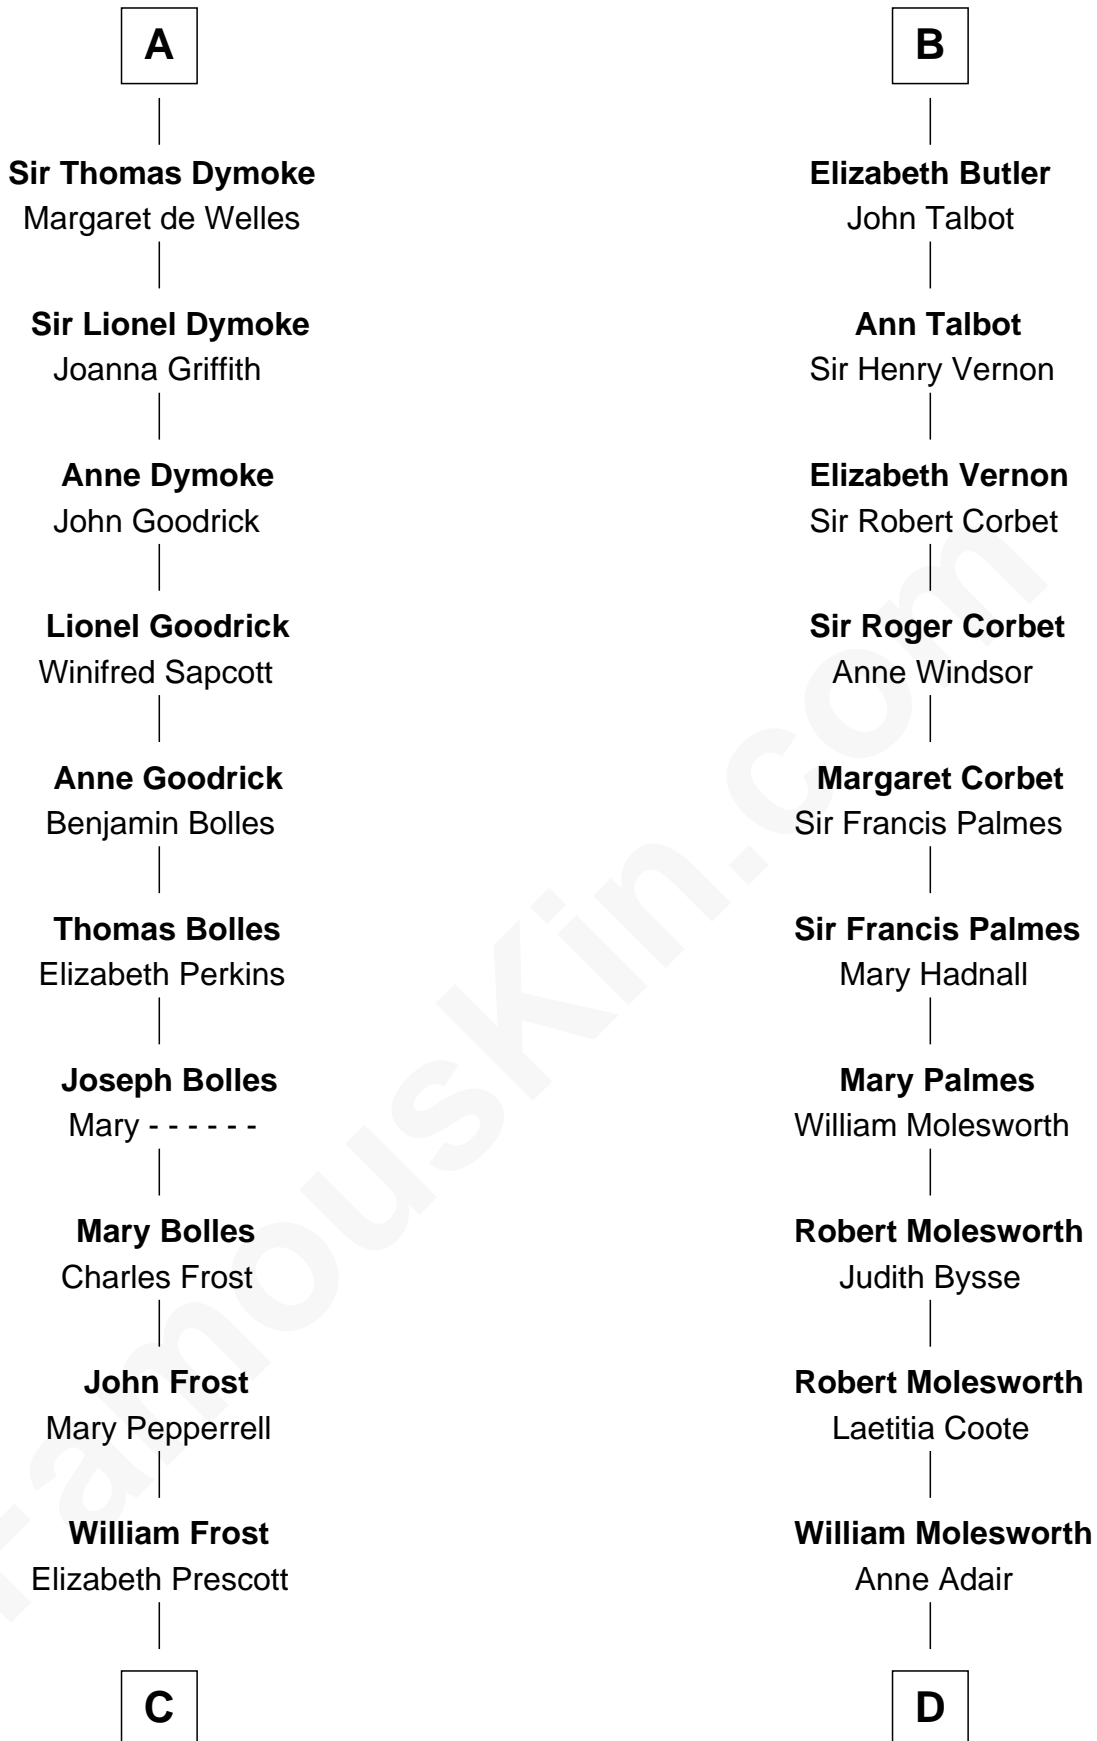

FamousKin.com Relationship Chart of

Robert Frost

Poet and Playwright

21st cousin of

Olivia De Havilland

Movie Actress

Robert de Ros
Isabel of Scotland

C

William Frost
Sarah Holt

Samuel Abbott Frost
Mary Blunt

William Prescott Frost
Judith Colcord

William Prescott Frost
Isabella Moodie

Robert Frost
Poet and Playwright

D

Richard Molesworth
Catherine Cobb

John Molesworth
Louise Tomkyns

Margaret Letitia Molesworth
Charles Richard De Havilland

Walter Augustus De Havilland
Lillian Augusta Ruse

Olivia De Havilland
Movie Actress