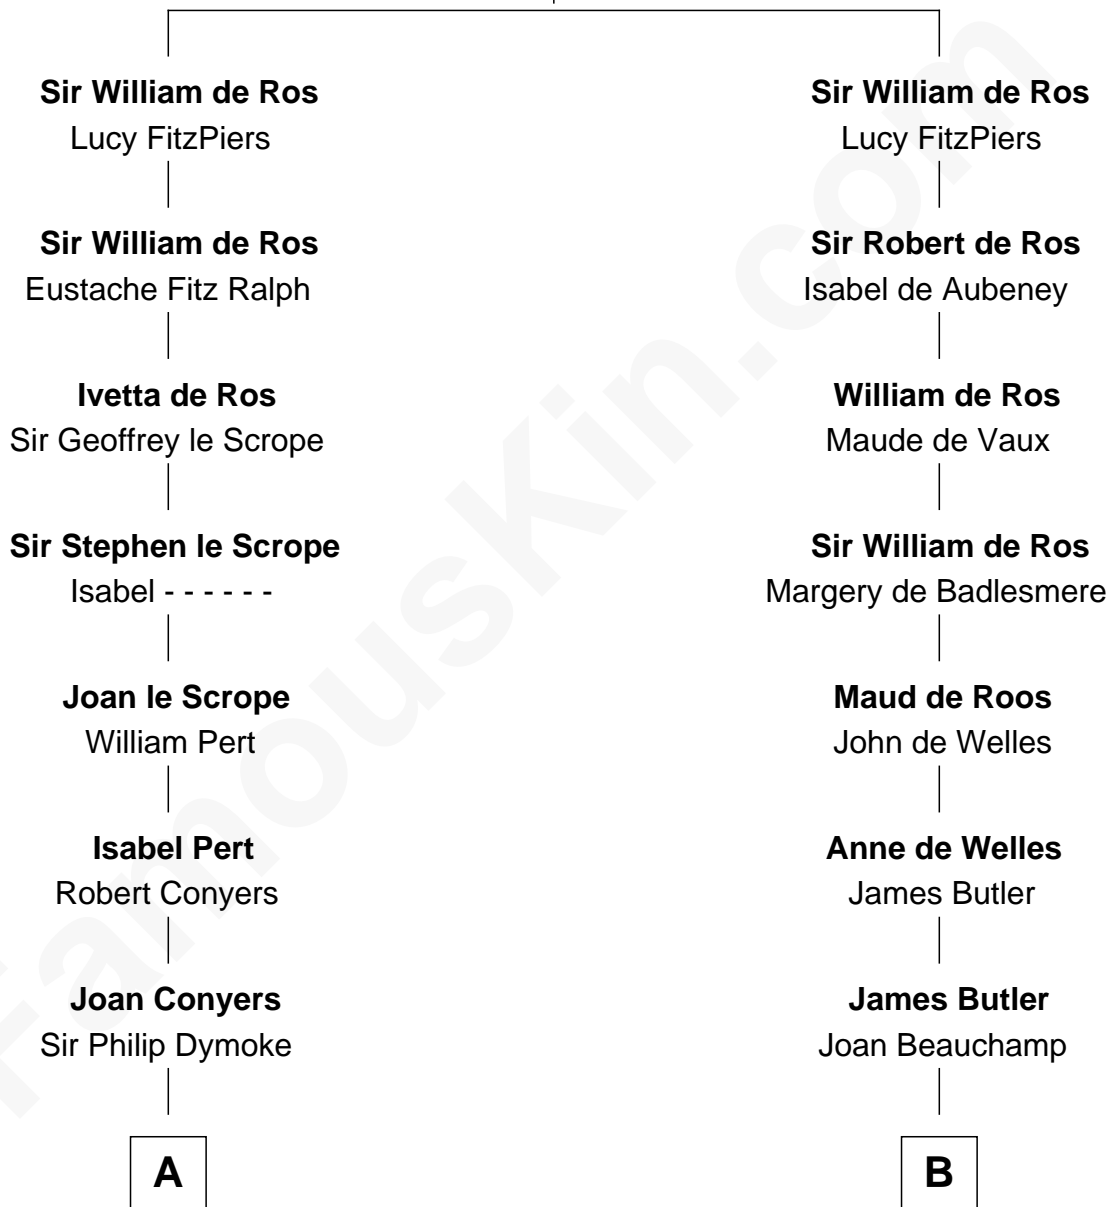

FamousKin.com Relationship Chart of

Robert Frost

Poet and Playwright

21st cousin of

Olivia De Havilland

Movie Actress

Robert de Ros
Isabel of Scotland

C

William Frost
Sarah Holt

Samuel Abbott Frost
Mary Blunt

William Prescott Frost
Judith Colcord

William Prescott Frost
Isabella Moodie

Robert Frost
Poet and Playwright

D

Richard Molesworth
Catherine Cobb

John Molesworth
Louise Tomkyns

Margaret Letitia Molesworth
Charles Richard De Havilland

Walter Augustus De Havilland
Lillian Augusta Ruse

Olivia De Havilland
Movie Actress