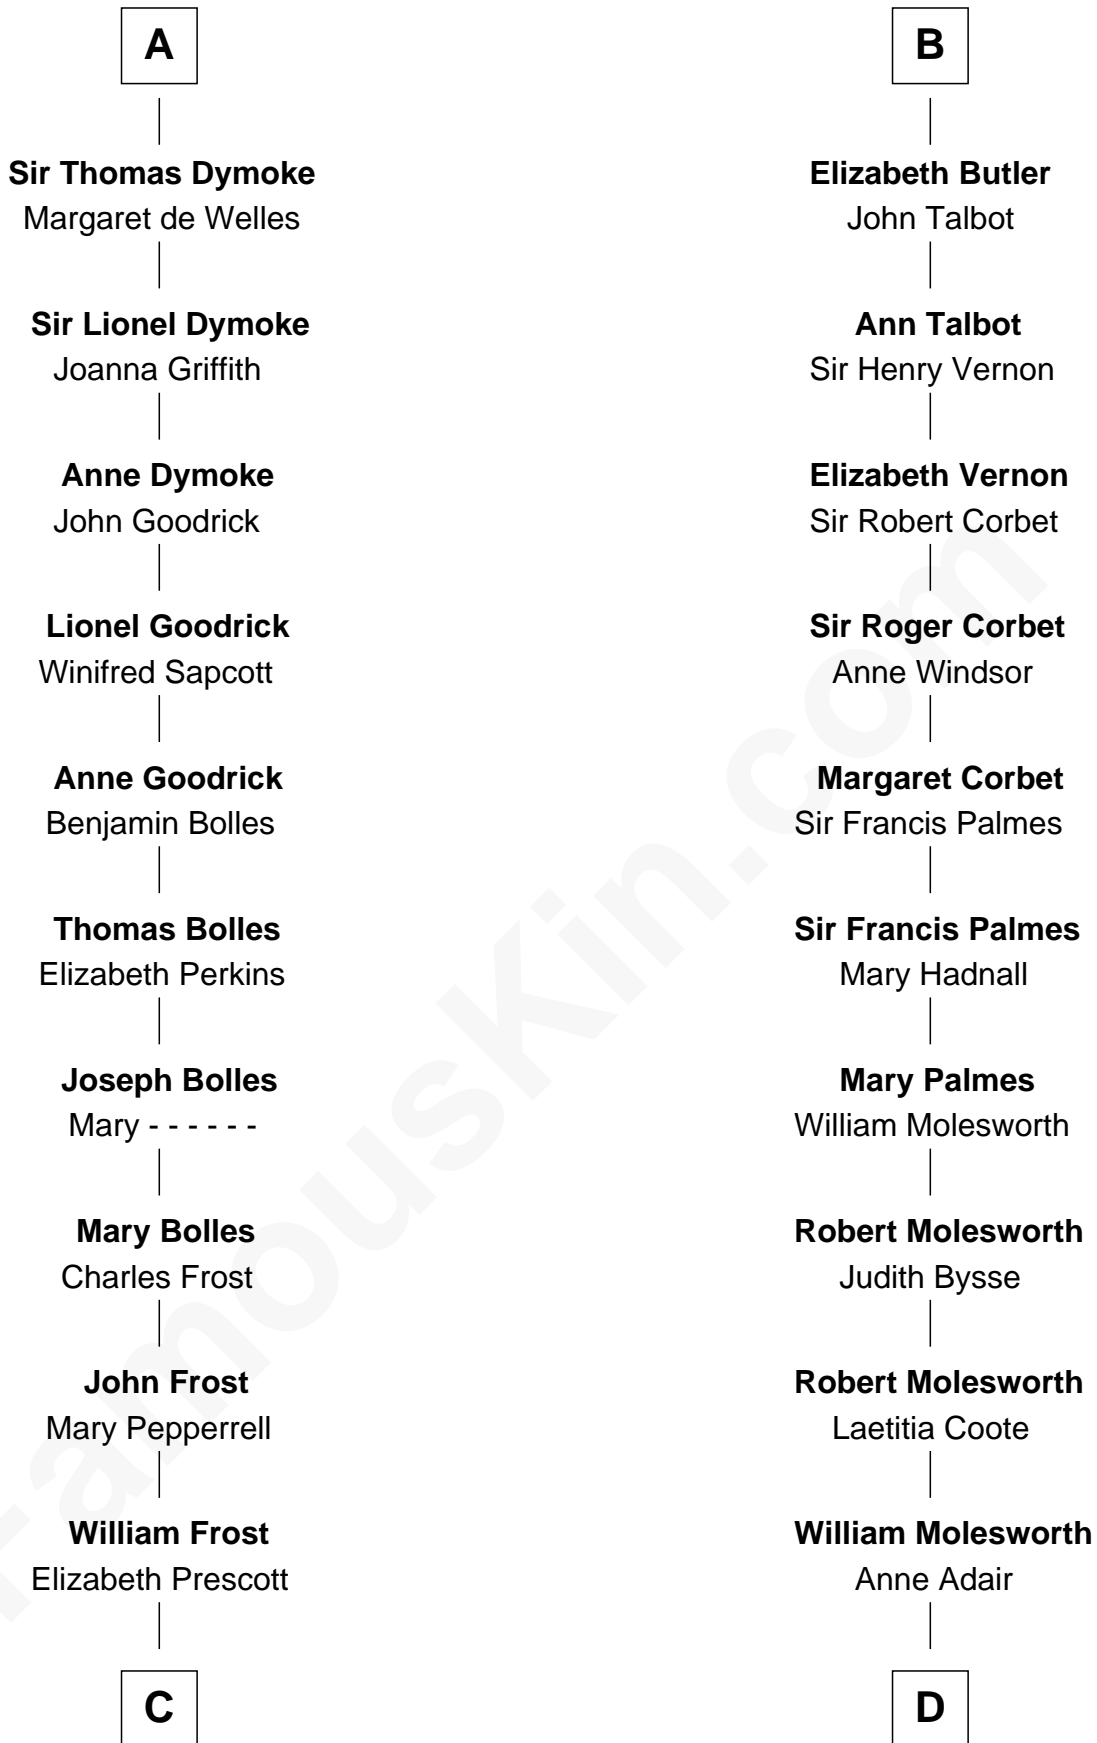

FamousKin.com Relationship Chart of

Robert Frost

Poet and Playwright

21st cousin of

Olivia De Havilland

Movie Actress

Reginald FitzPiers

C

William Frost

Sarah Holt

Samuel Abbott Frost

Mary Blunt

William Prescott Frost

Judith Colcord

William Prescott Frost

Isabella Moodie