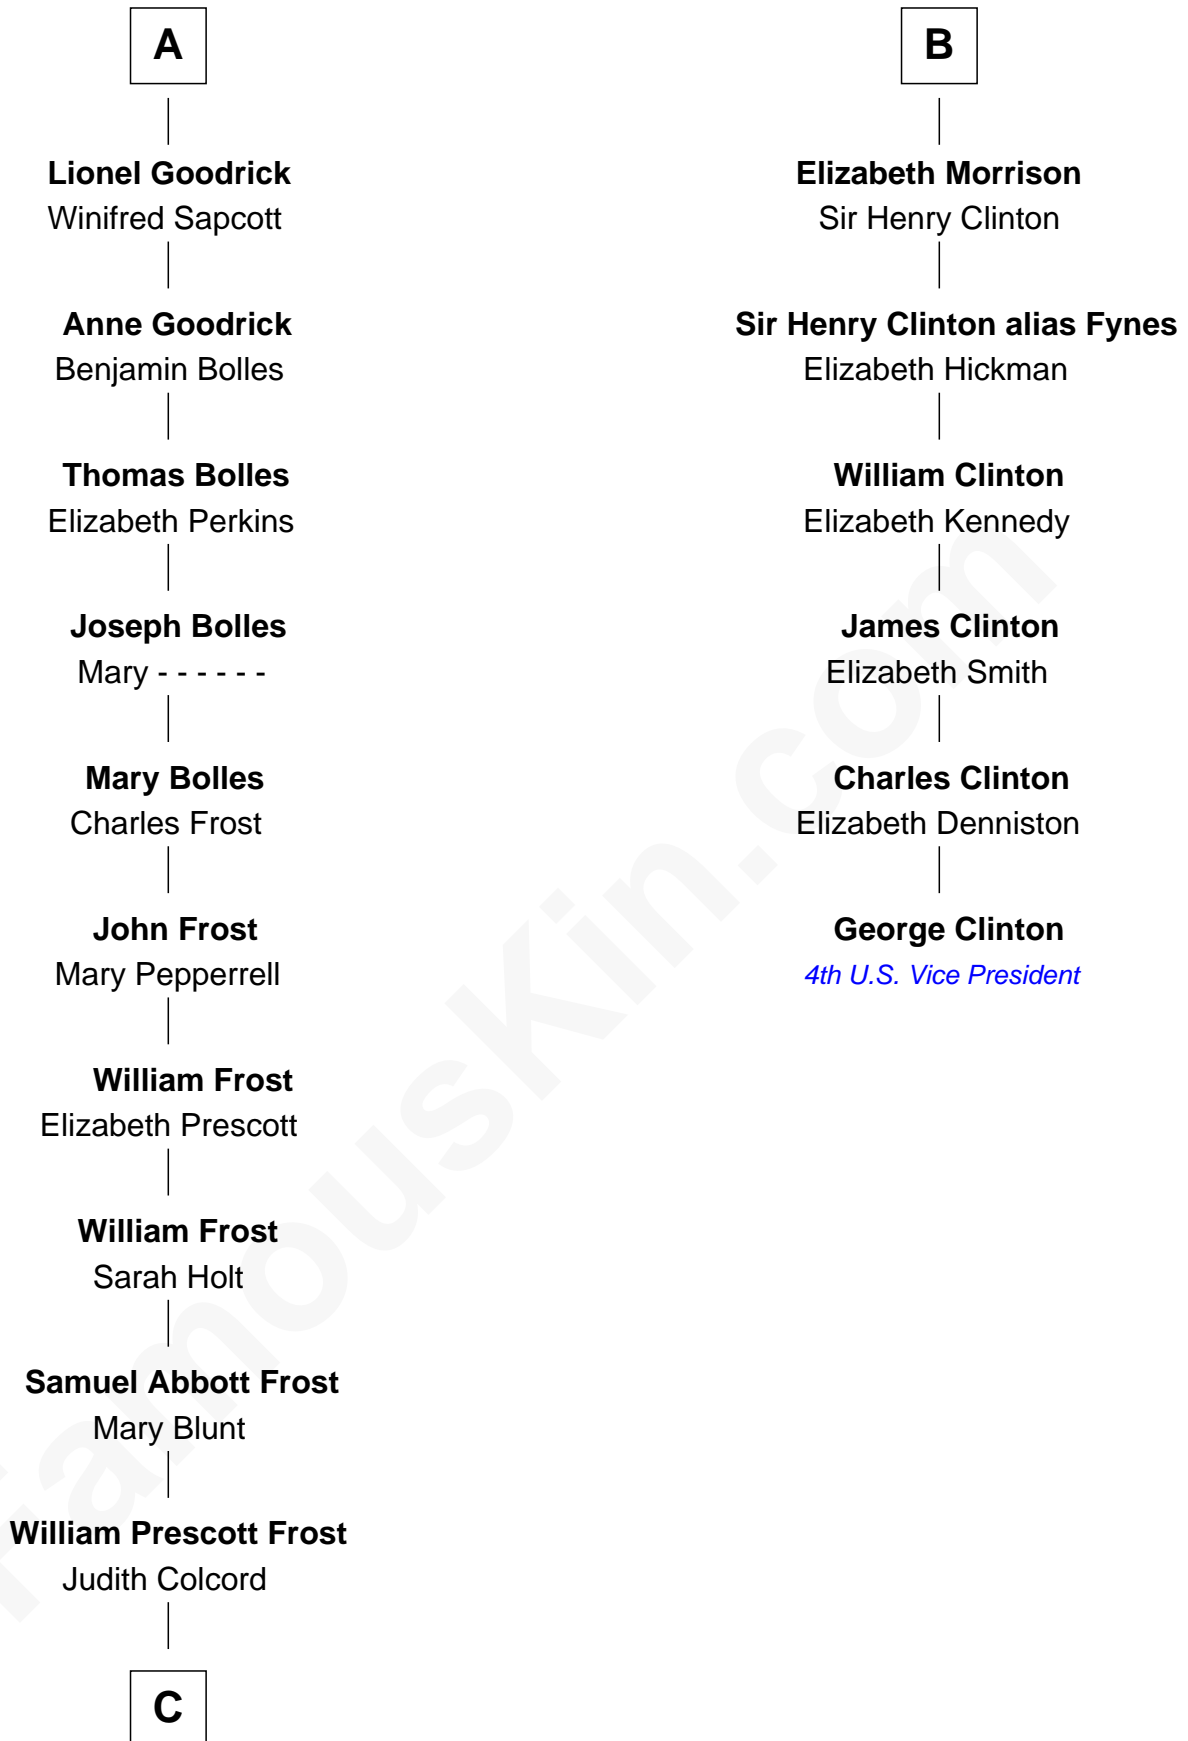

FamousKin.com Relationship Chart of

Robert Frost

Poet and Playwright

12th cousin 6 times removed of

George Clinton

4th U.S. Vice President

C

William Prescott Frost