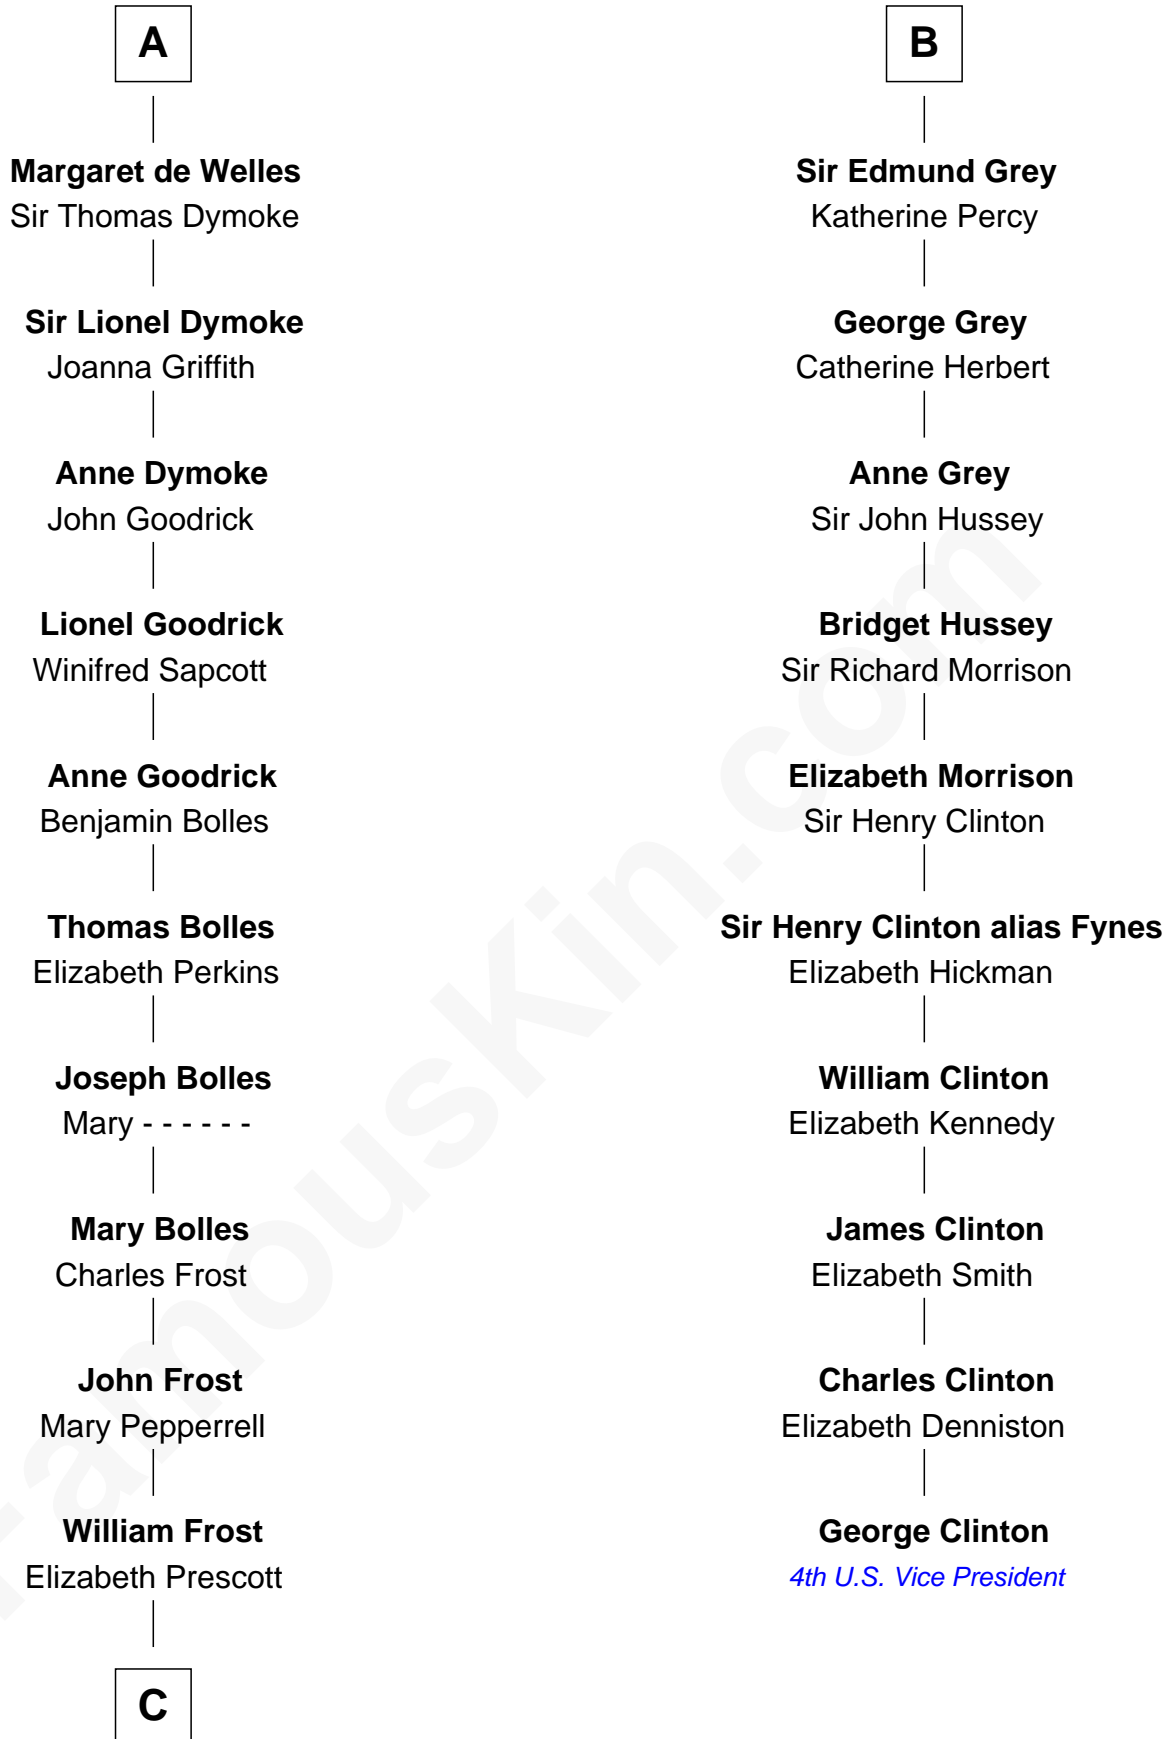

FamousKin.com Relationship Chart of

Robert Frost

Poet and Playwright

16th cousin 5 times removed of

George Clinton

4th U.S. Vice President

Sir John FitzGeoffrey

Isabel le Bigod

C

William Frost

Sarah Holt

Samuel Abbott Frost

Mary Blunt

William Prescott Frost

Judith Colcord

William Prescott Frost