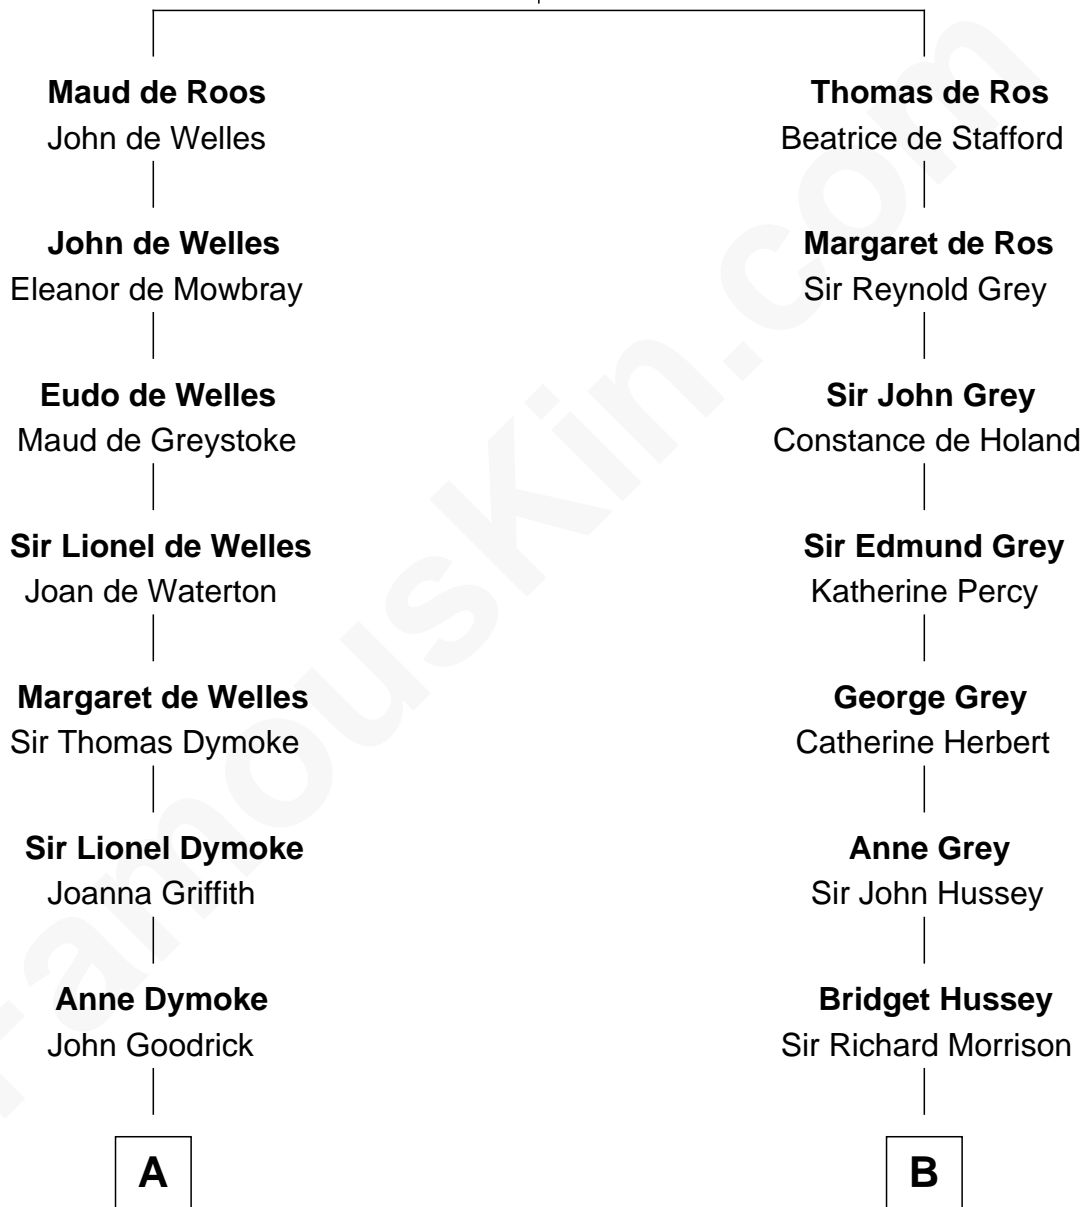

FamousKin.com Relationship Chart of

Robert Frost

Poet and Playwright

12th cousin 6 times removed of

George Clinton

4th U.S. Vice President

Sir William de Ros
Margery de Badlesmere

C