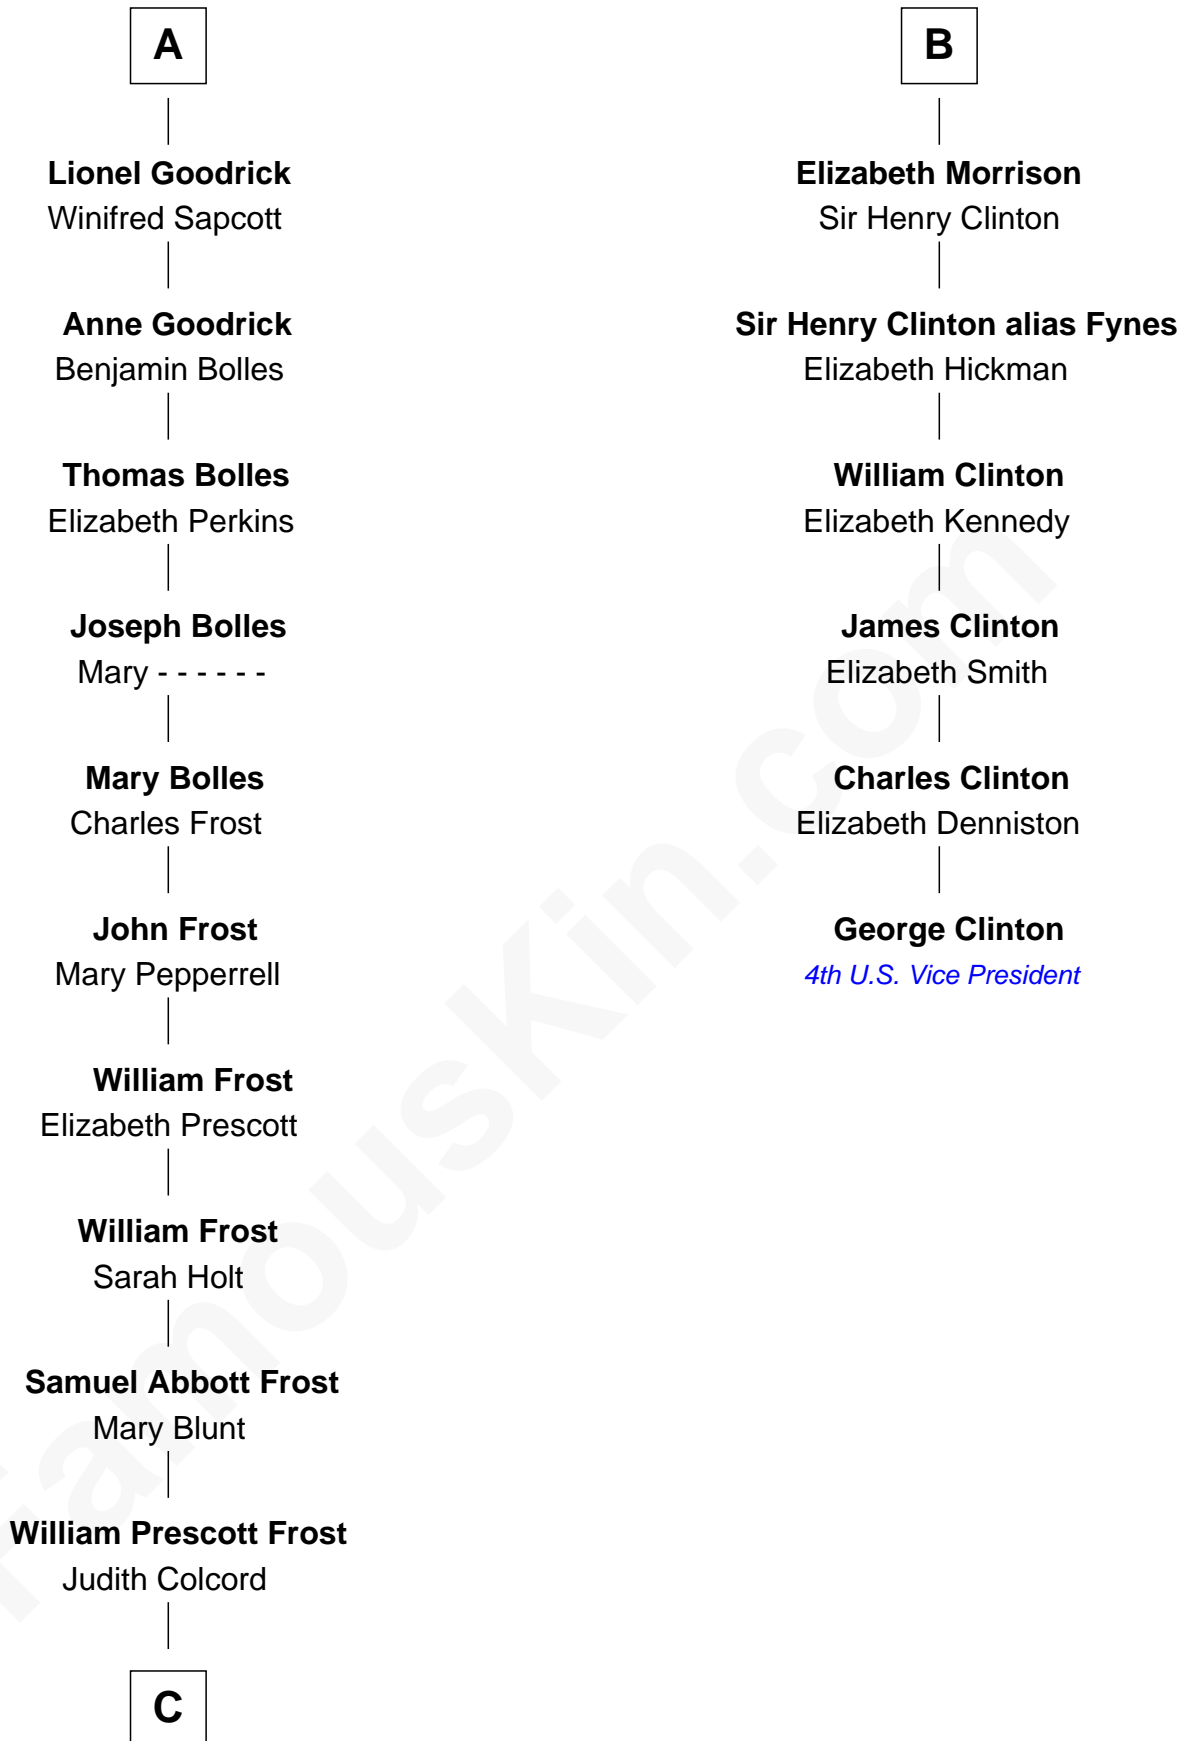

FamousKin.com Relationship Chart of

Robert Frost

Poet and Playwright

12th cousin 6 times removed of

George Clinton

4th U.S. Vice President

Sir William de Ros
Margery de Badlesmere

C