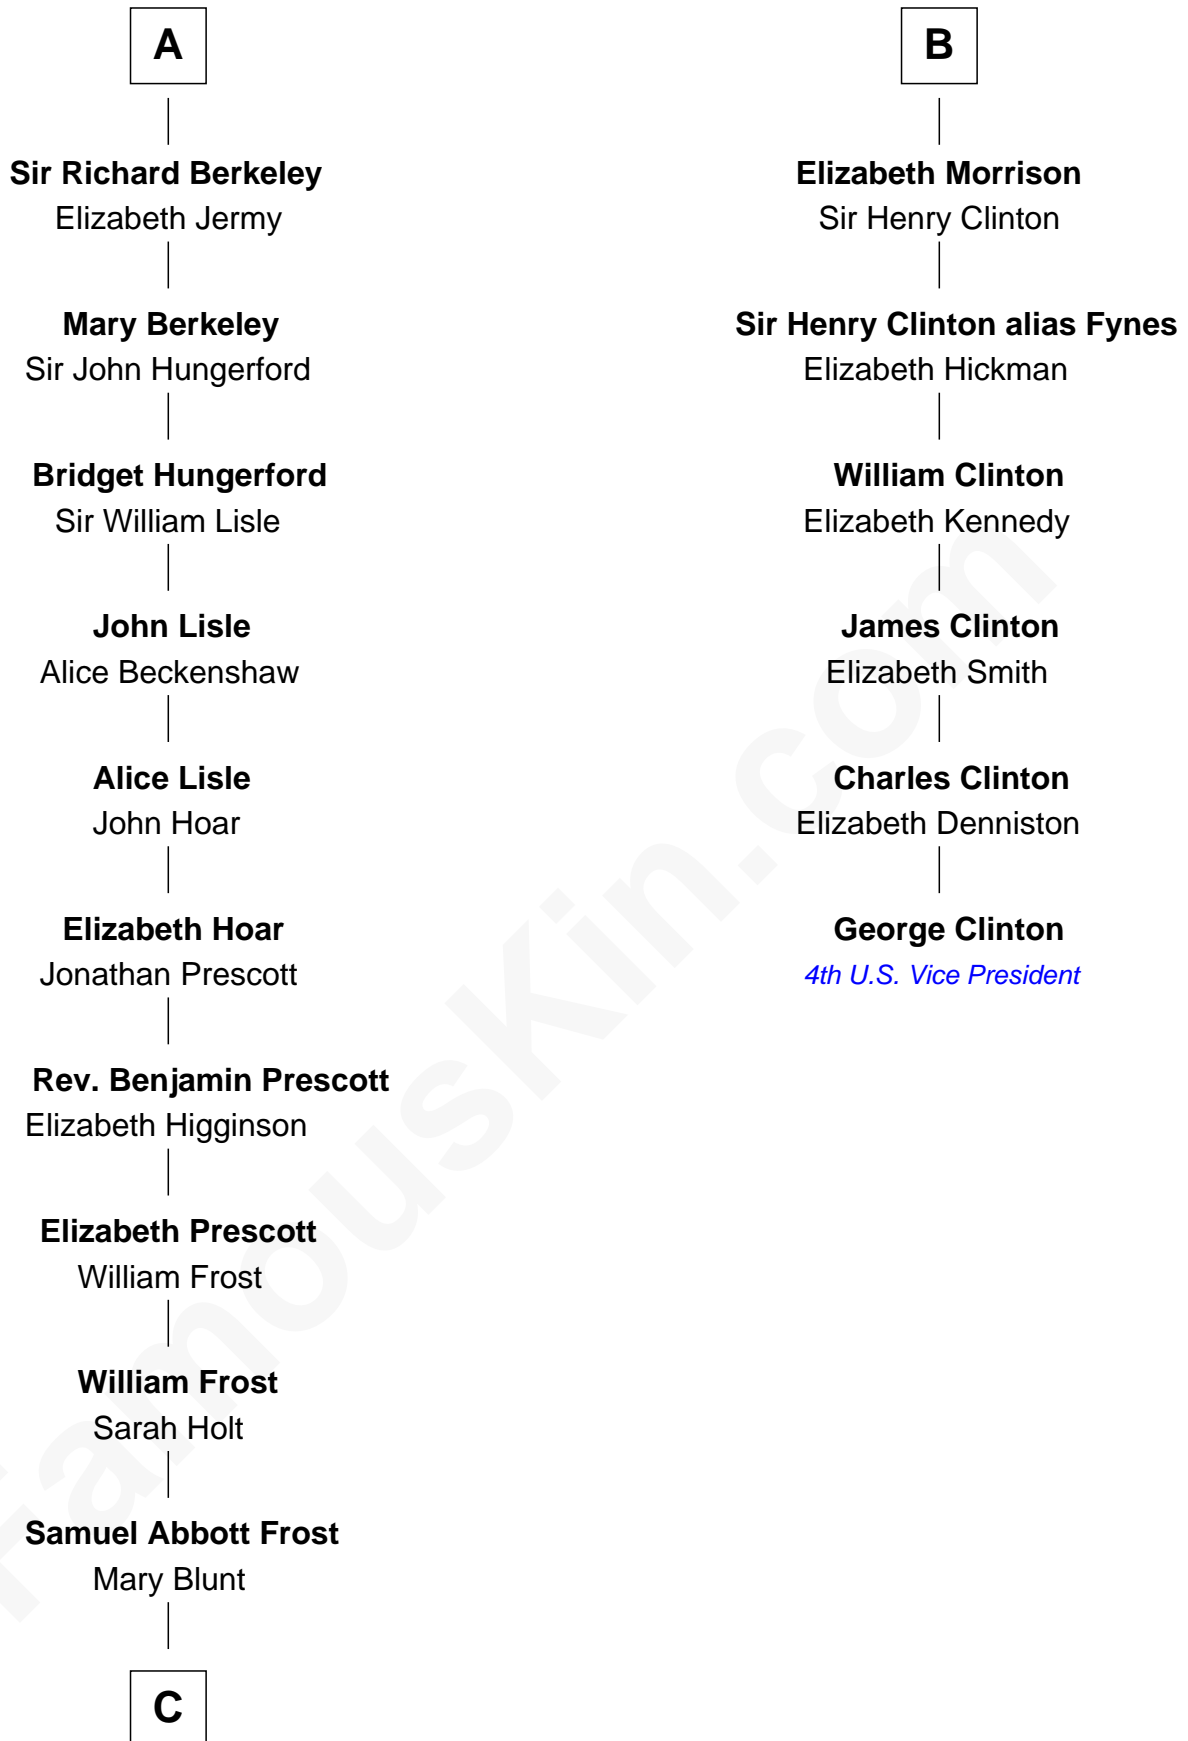

FamousKin.com Relationship Chart of

Robert Frost

Poet and Playwright

12th cousin 7 times removed of

George Clinton

4th U.S. Vice President

C

William Prescott Frost