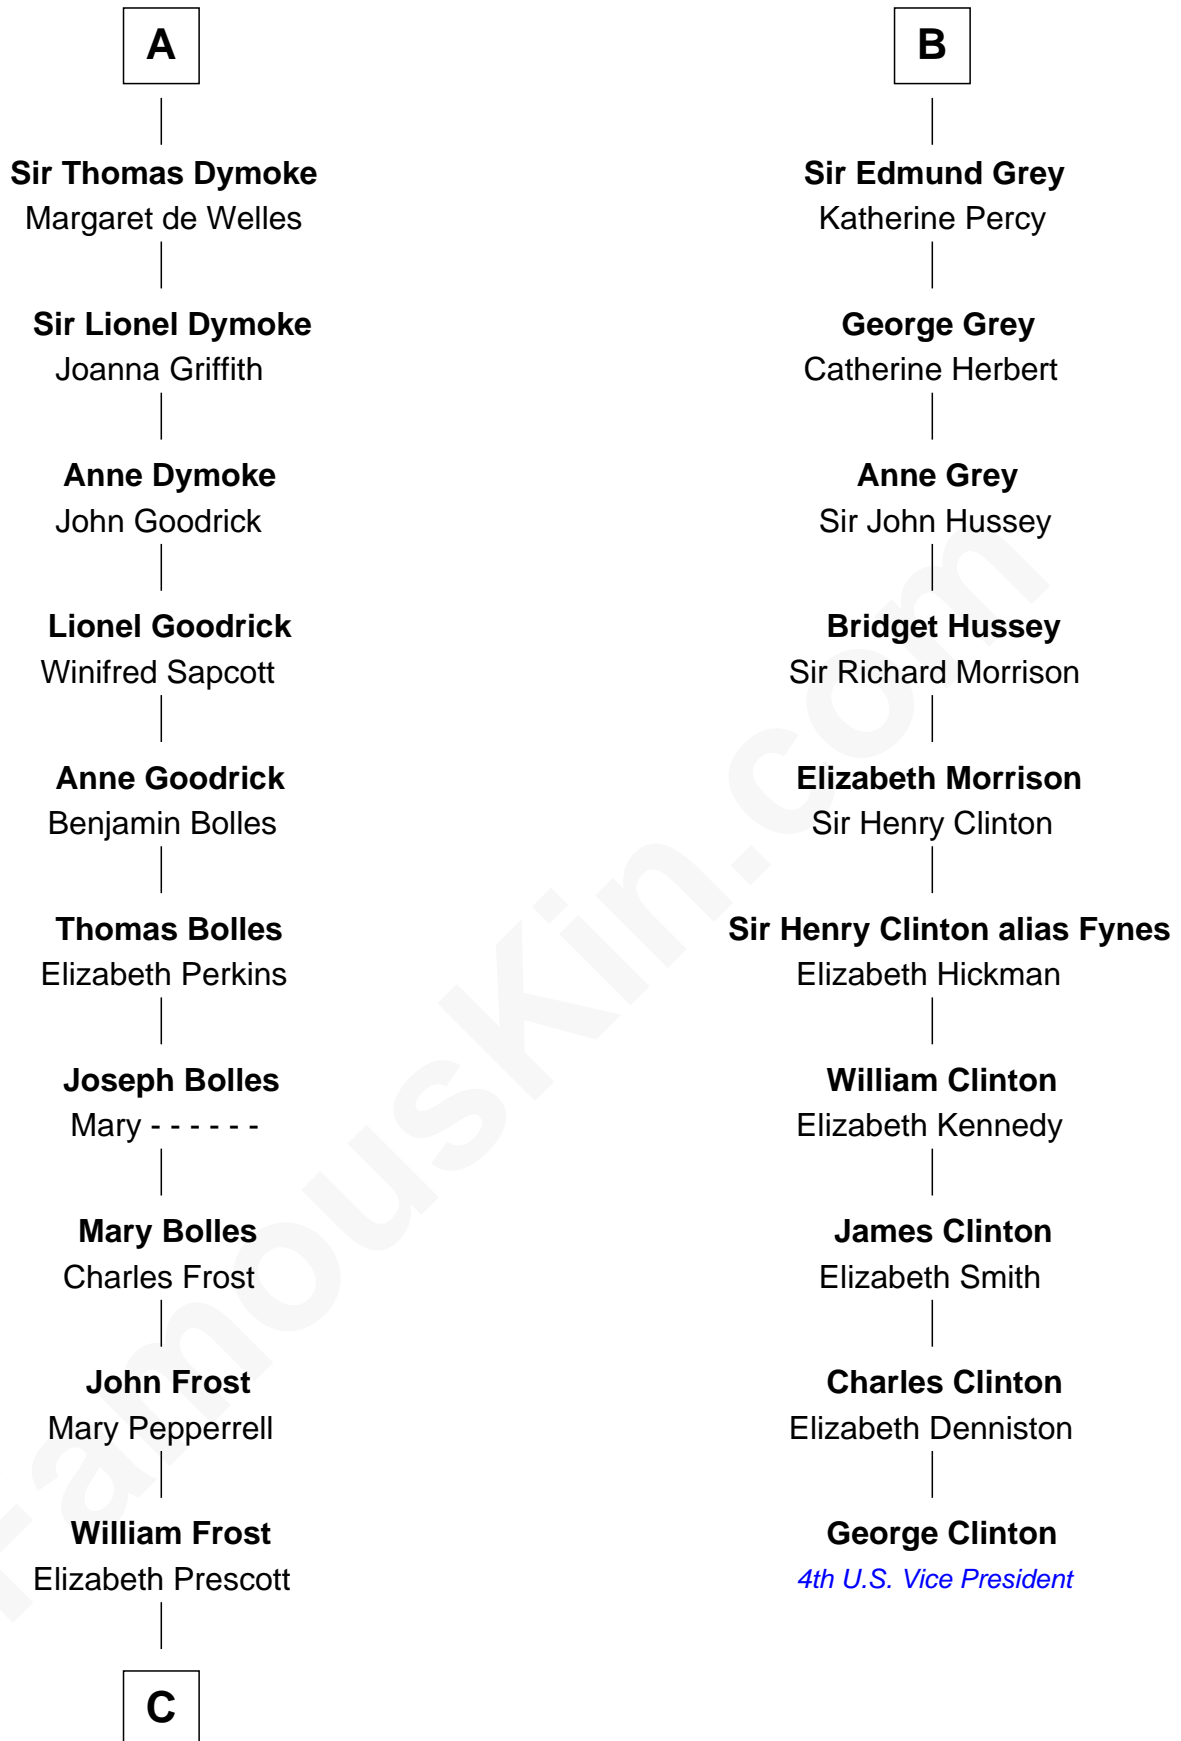

FamousKin.com Relationship Chart of

Robert Frost

Poet and Playwright

16th cousin 5 times removed of

George Clinton

4th U.S. Vice President

Robert de Ros
Isabel of Scotland

C

William Frost

Sarah Holt

Samuel Abbott Frost

Mary Blunt

William Prescott Frost

Judith Colcord

William Prescott Frost

Isabella Moodie