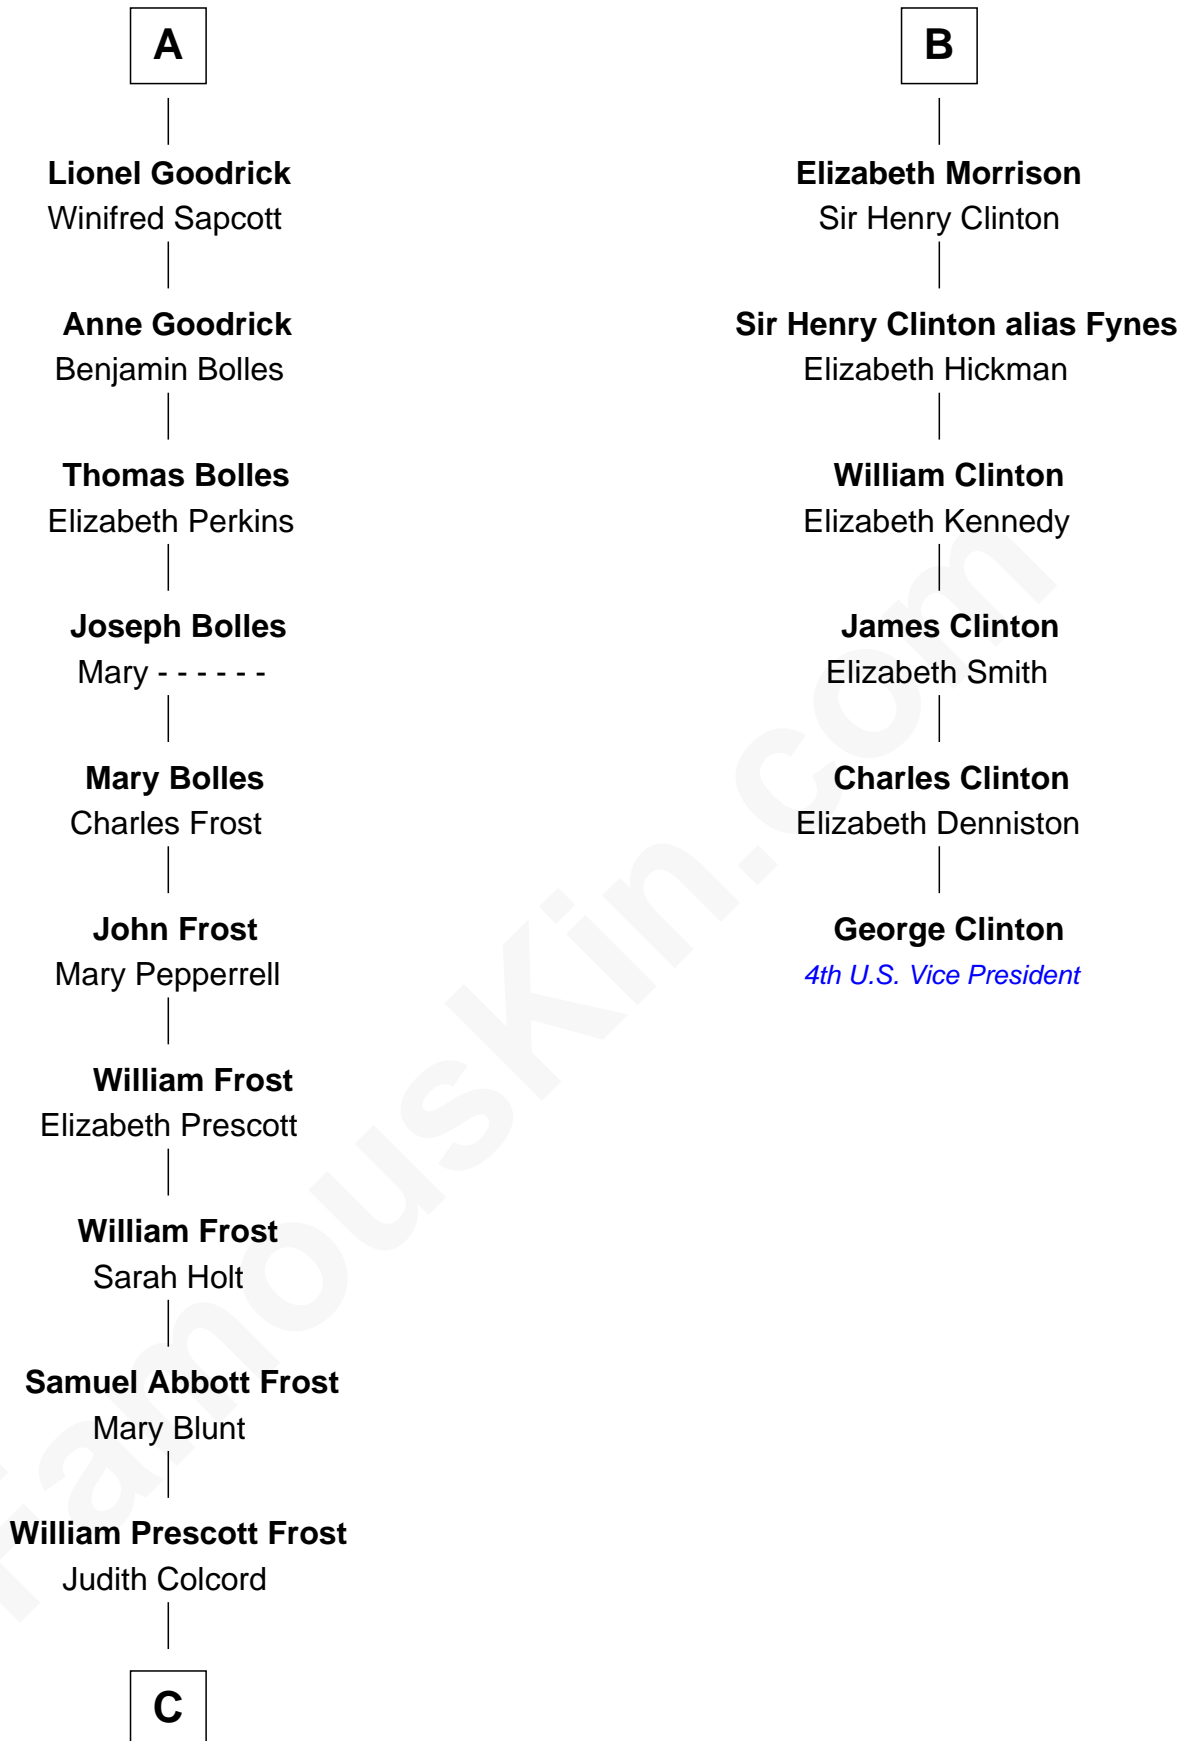

# FamousKin.com Relationship Chart of

**Robert Frost**

*Poet and Playwright*

12th cousin 6 times removed of

**George Clinton**

*4th U.S. Vice President*

**Sir Henry de Percy**

Idoine de Clifford