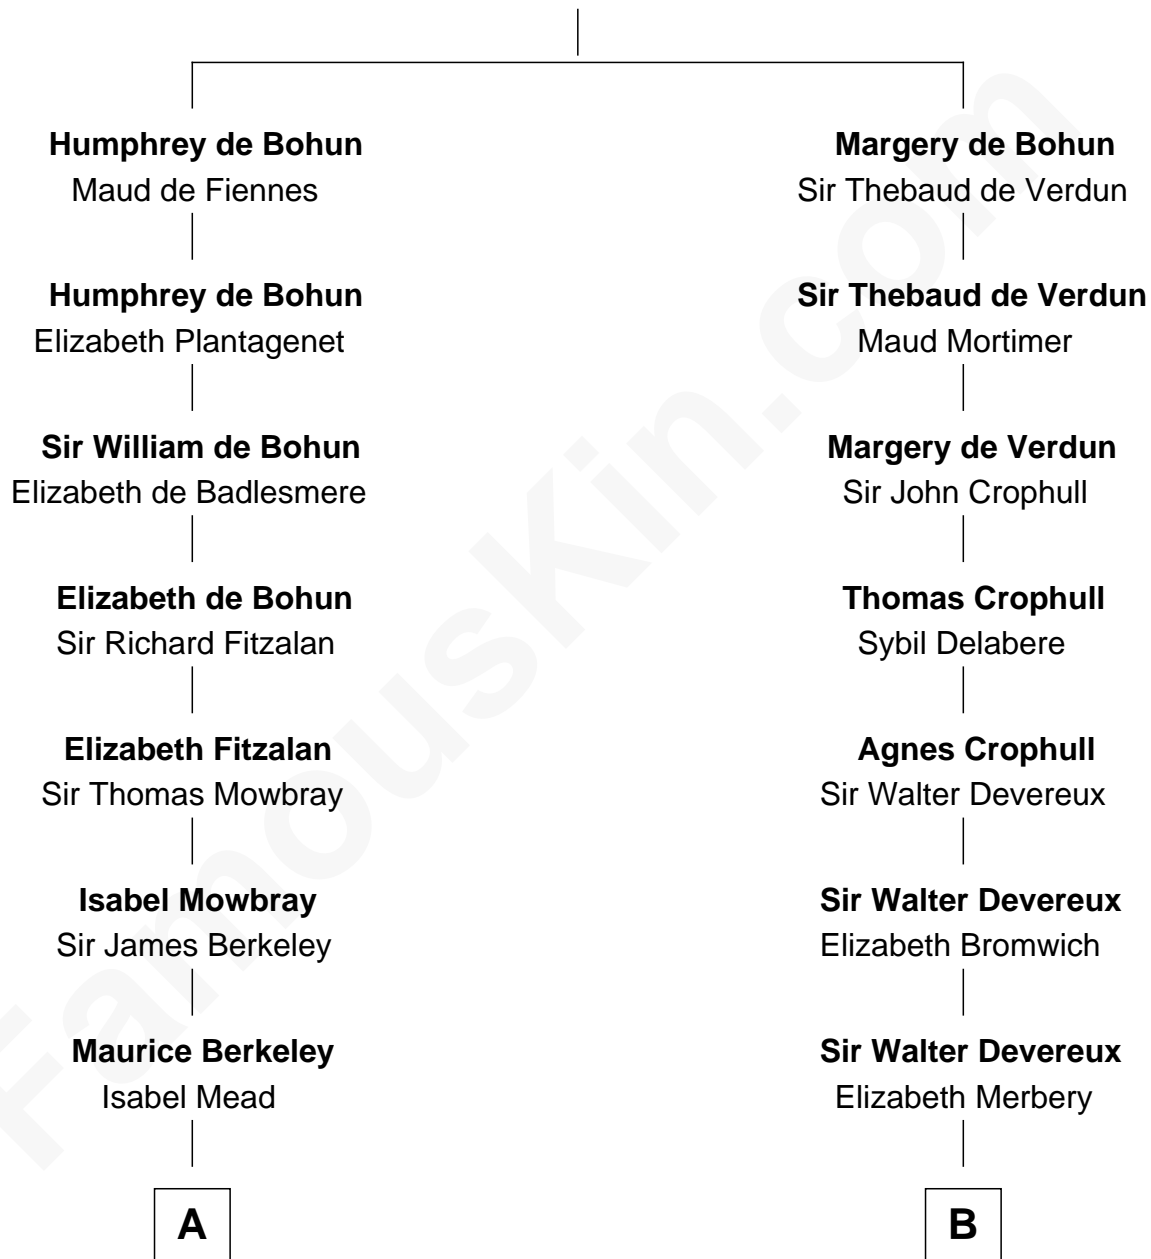

# FamousKin.com Relationship Chart of

**Robert Frost**

*Poet and Playwright*

16th cousin 5 times removed of

**George Clinton**

*4th U.S. Vice President*

**Sir Humphrey de Bohun**

Eleanor de Braiose

**C**

**William Frost**

Sarah Holt

**Samuel Abbott Frost**

Mary Blunt

**William Prescott Frost**

Judith Colcord

**William Prescott Frost**