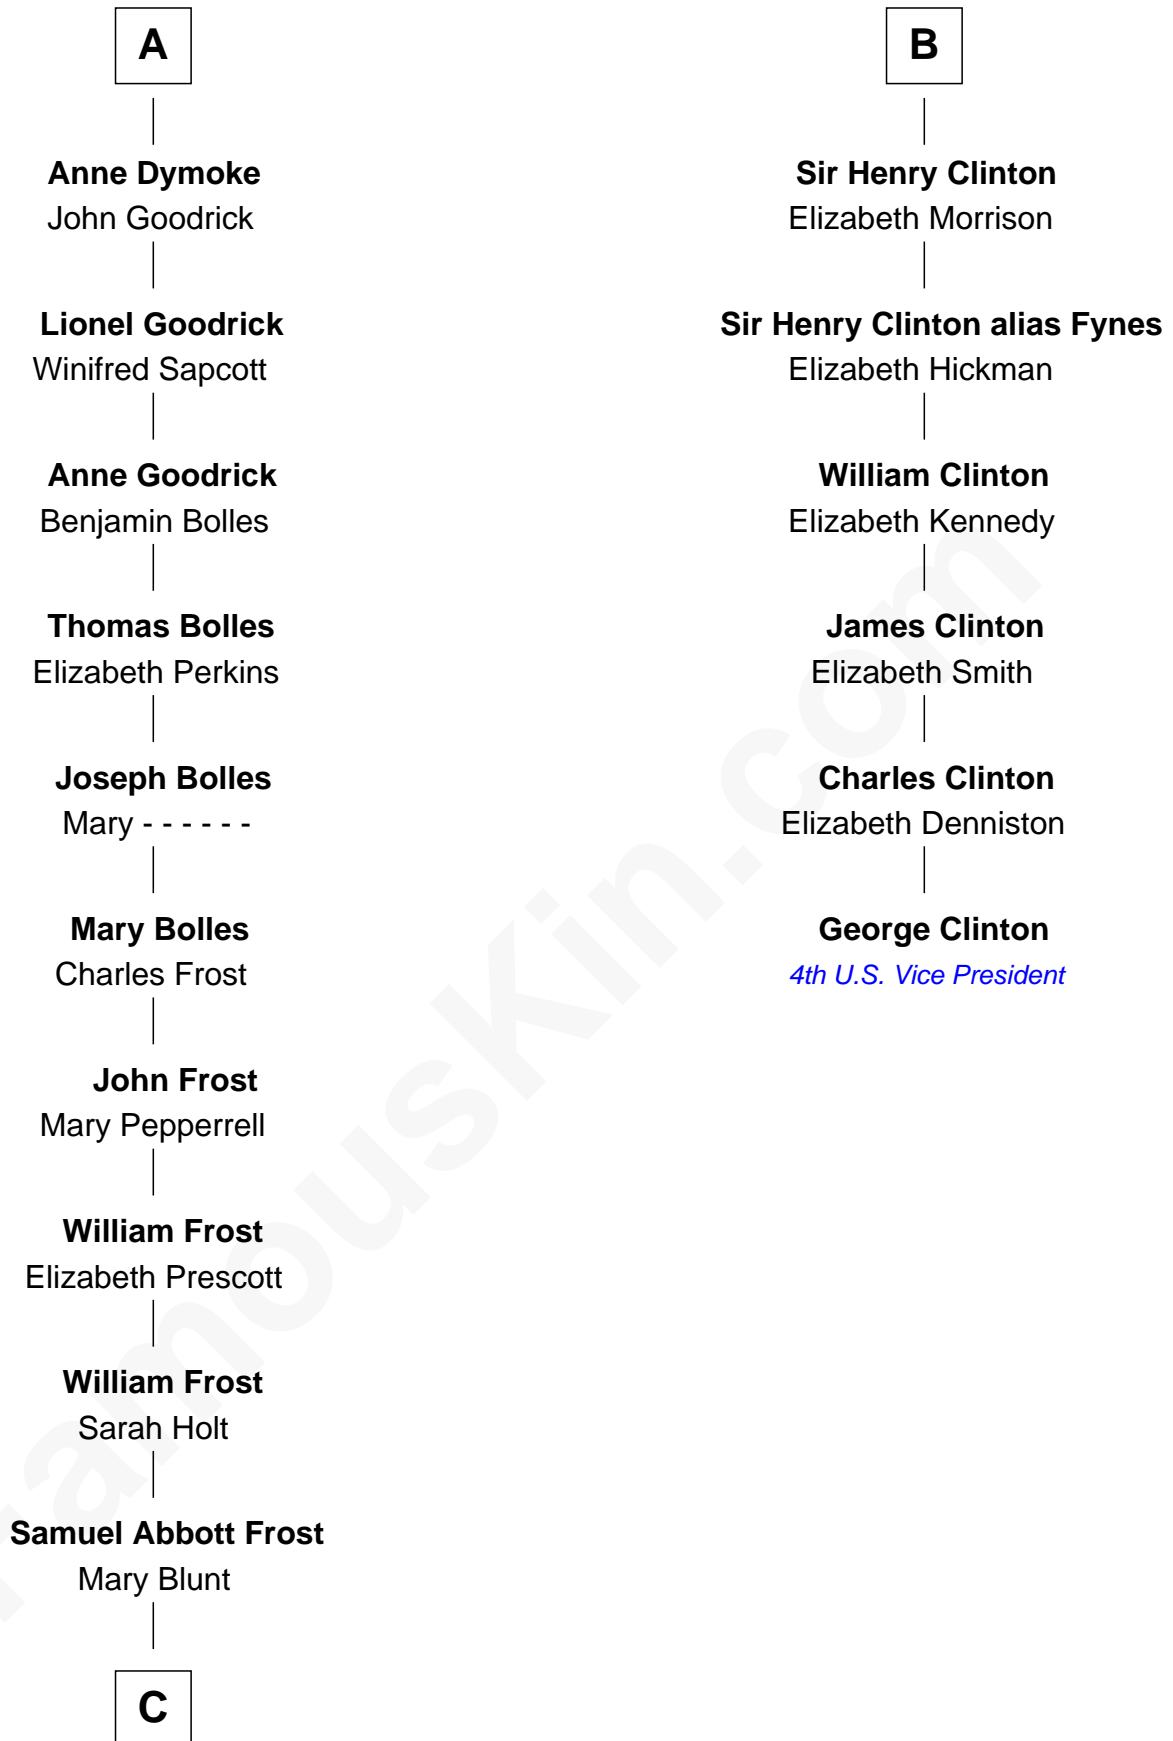

# FamousKin.com Relationship Chart of

**Robert Frost**

*Poet and Playwright*

12th cousin 7 times removed of

**George Clinton**

*4th U.S. Vice President*

**Sir Maurice de Berkeley**

Eve la Zouche