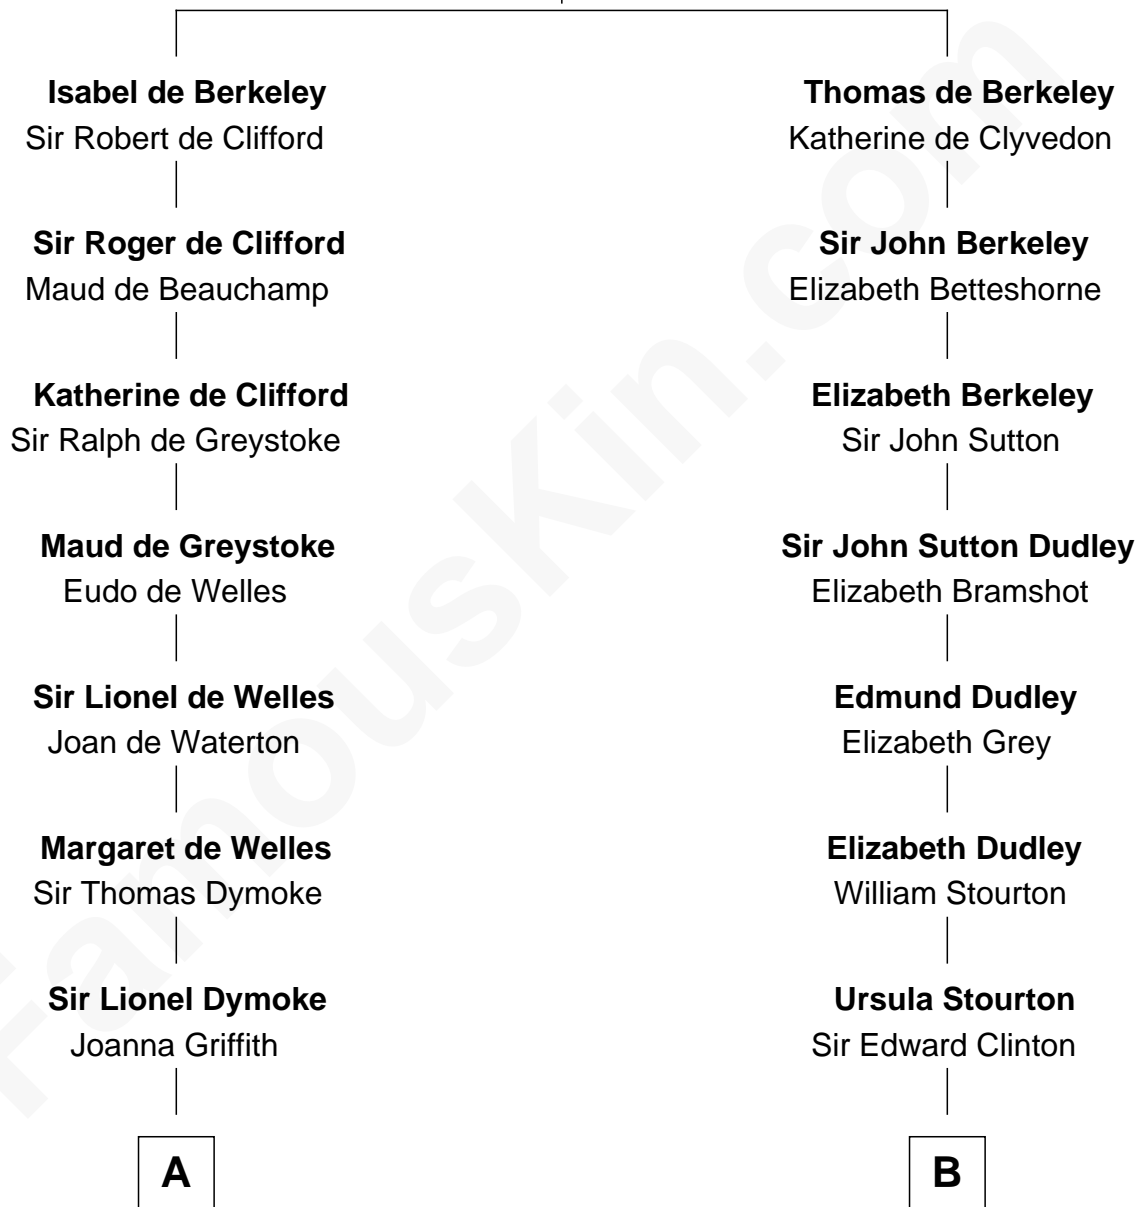

# FamousKin.com Relationship Chart of

**Robert Frost**

*Poet and Playwright*

12th cousin 7 times removed of

**George Clinton**

*4th U.S. Vice President*

**Sir Maurice de Berkeley**

Eve la Zouche

**C**

William Prescott Frost

Judith Colcord

William Prescott Frost

Isabella Moodie

**Robert Frost**

*Poet and Playwright*

FamousKin.com