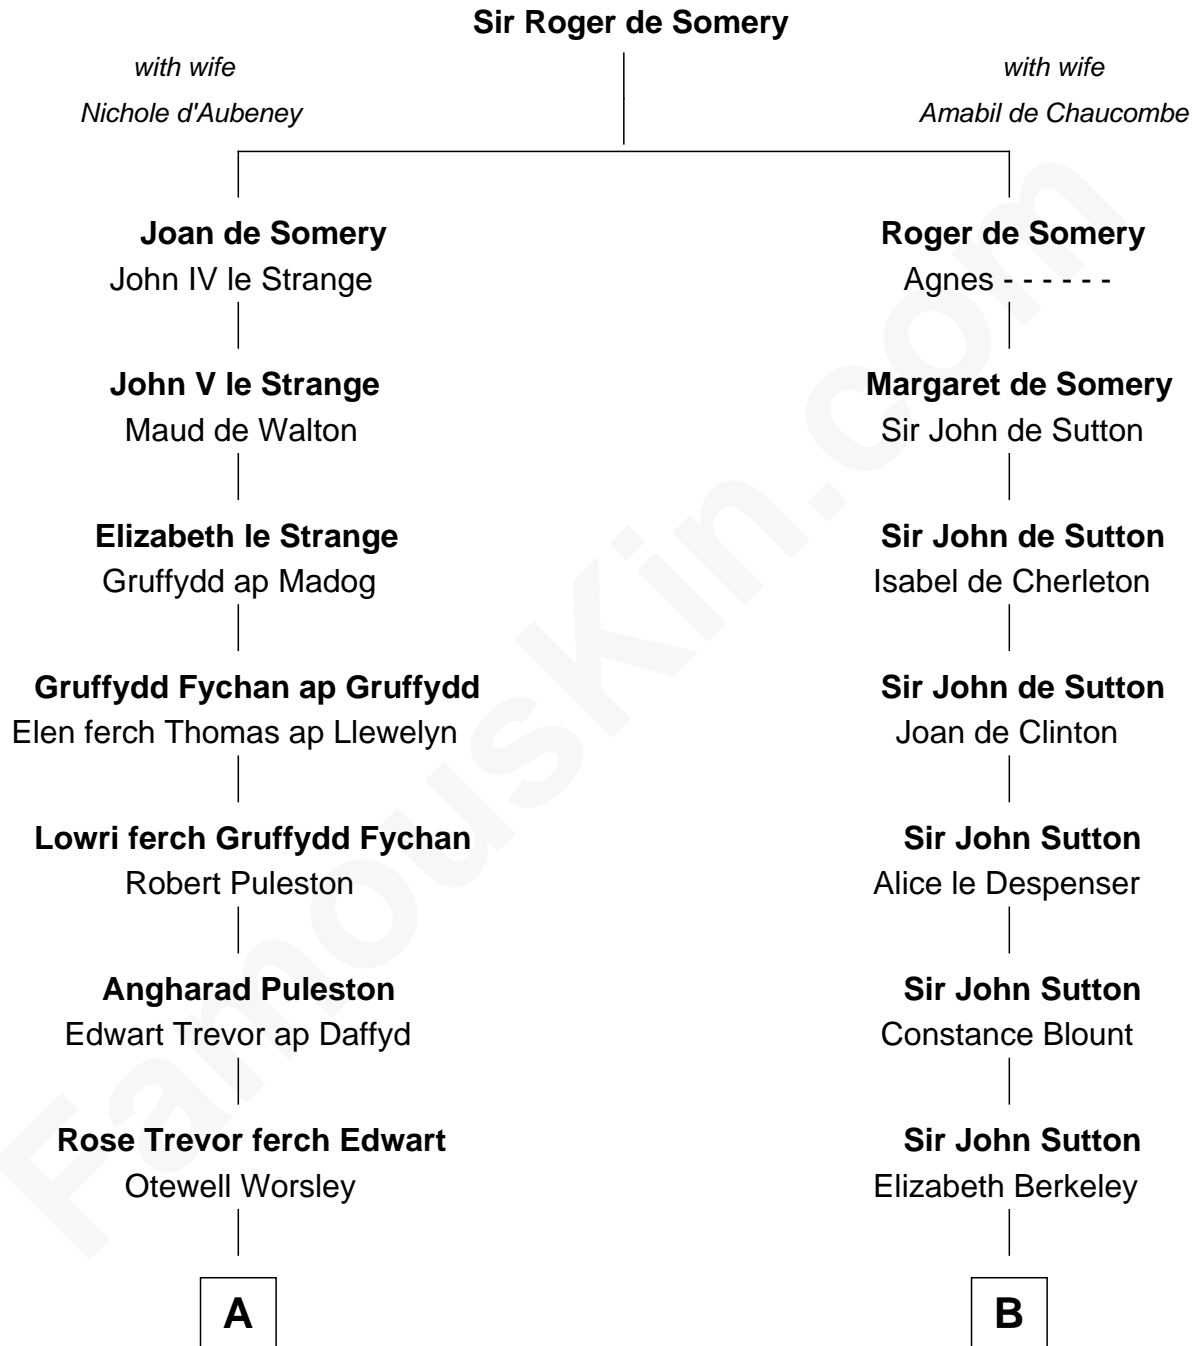

FamousKin.com Relationship Chart of

Robert Frost

Poet and Playwright

17th cousin 3 times removed of

DeWitt Clinton

6th Governor of New York

C

—
Samuel Abbott Frost