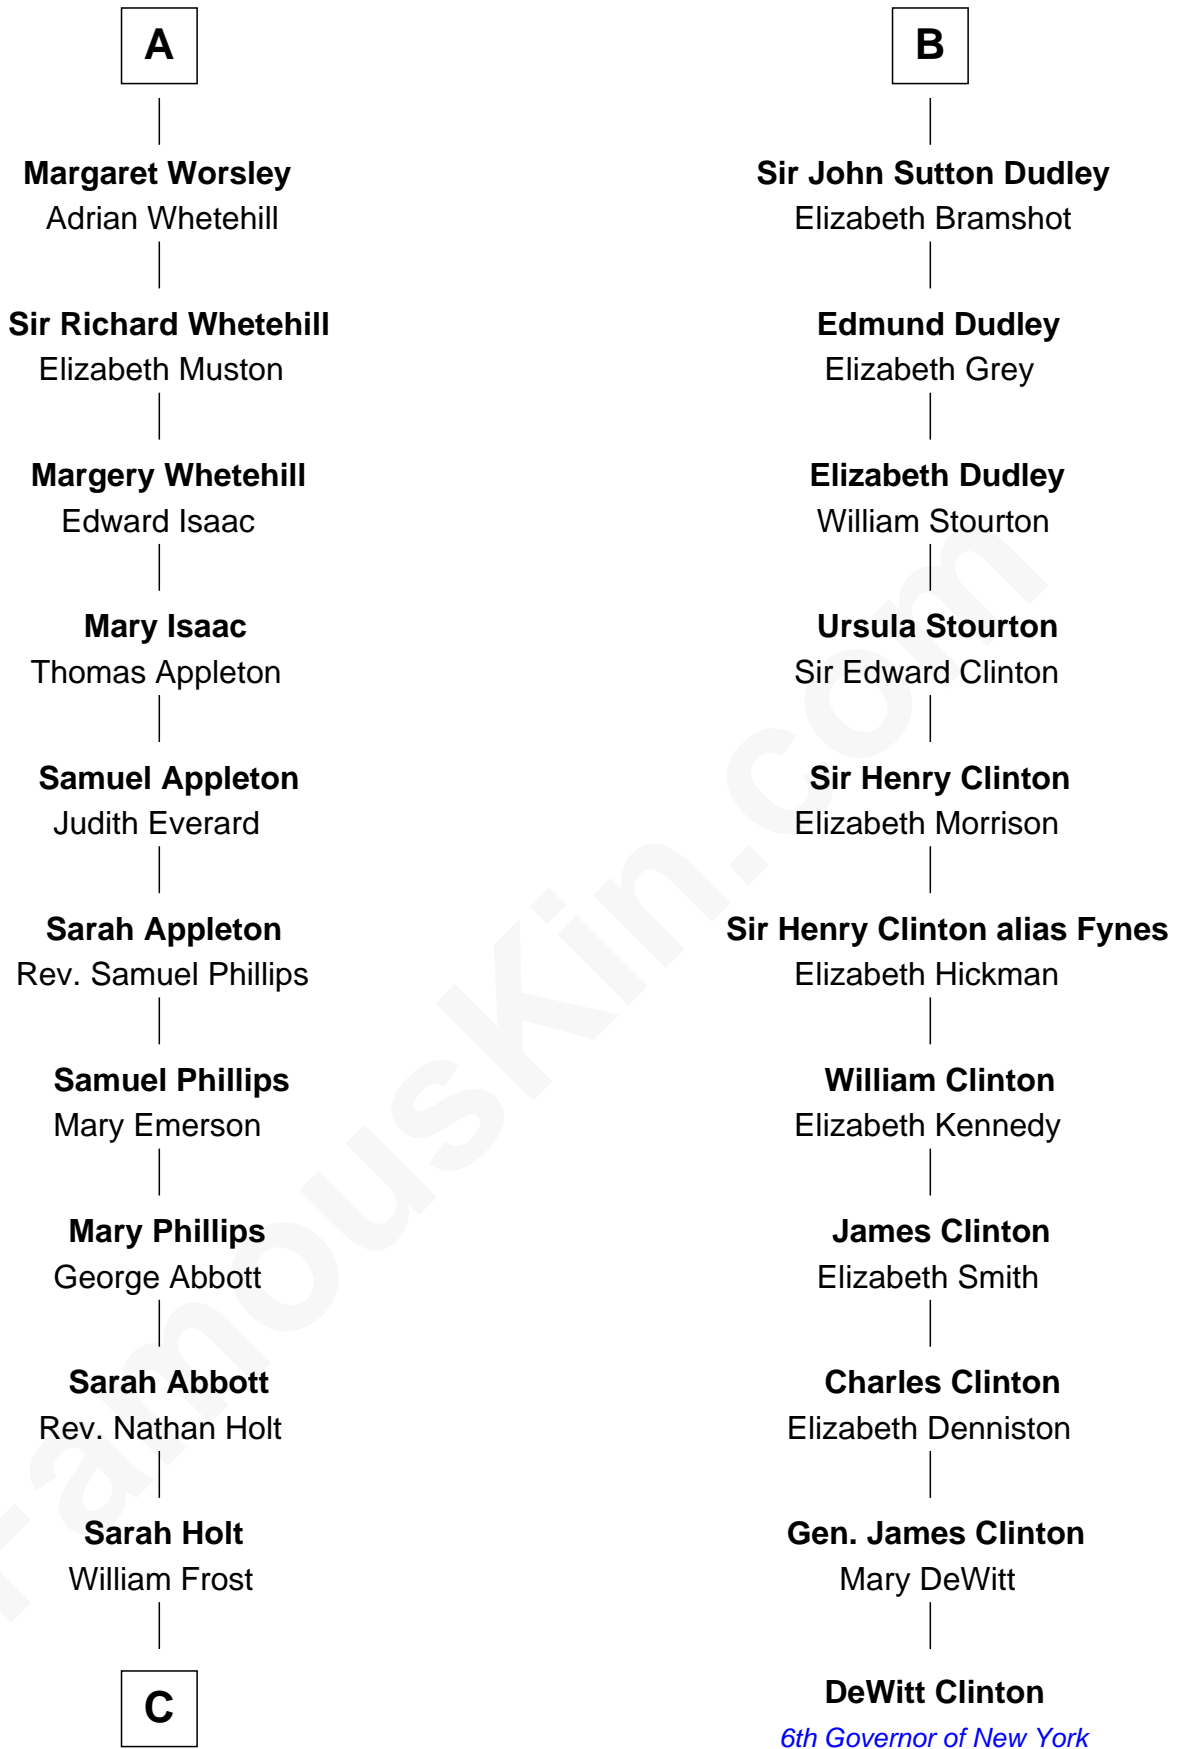

FamousKin.com Relationship Chart of

Robert Frost

Poet and Playwright

17th cousin 3 times removed of

DeWitt Clinton

6th Governor of New York

C

—
Samuel Abbott Frost