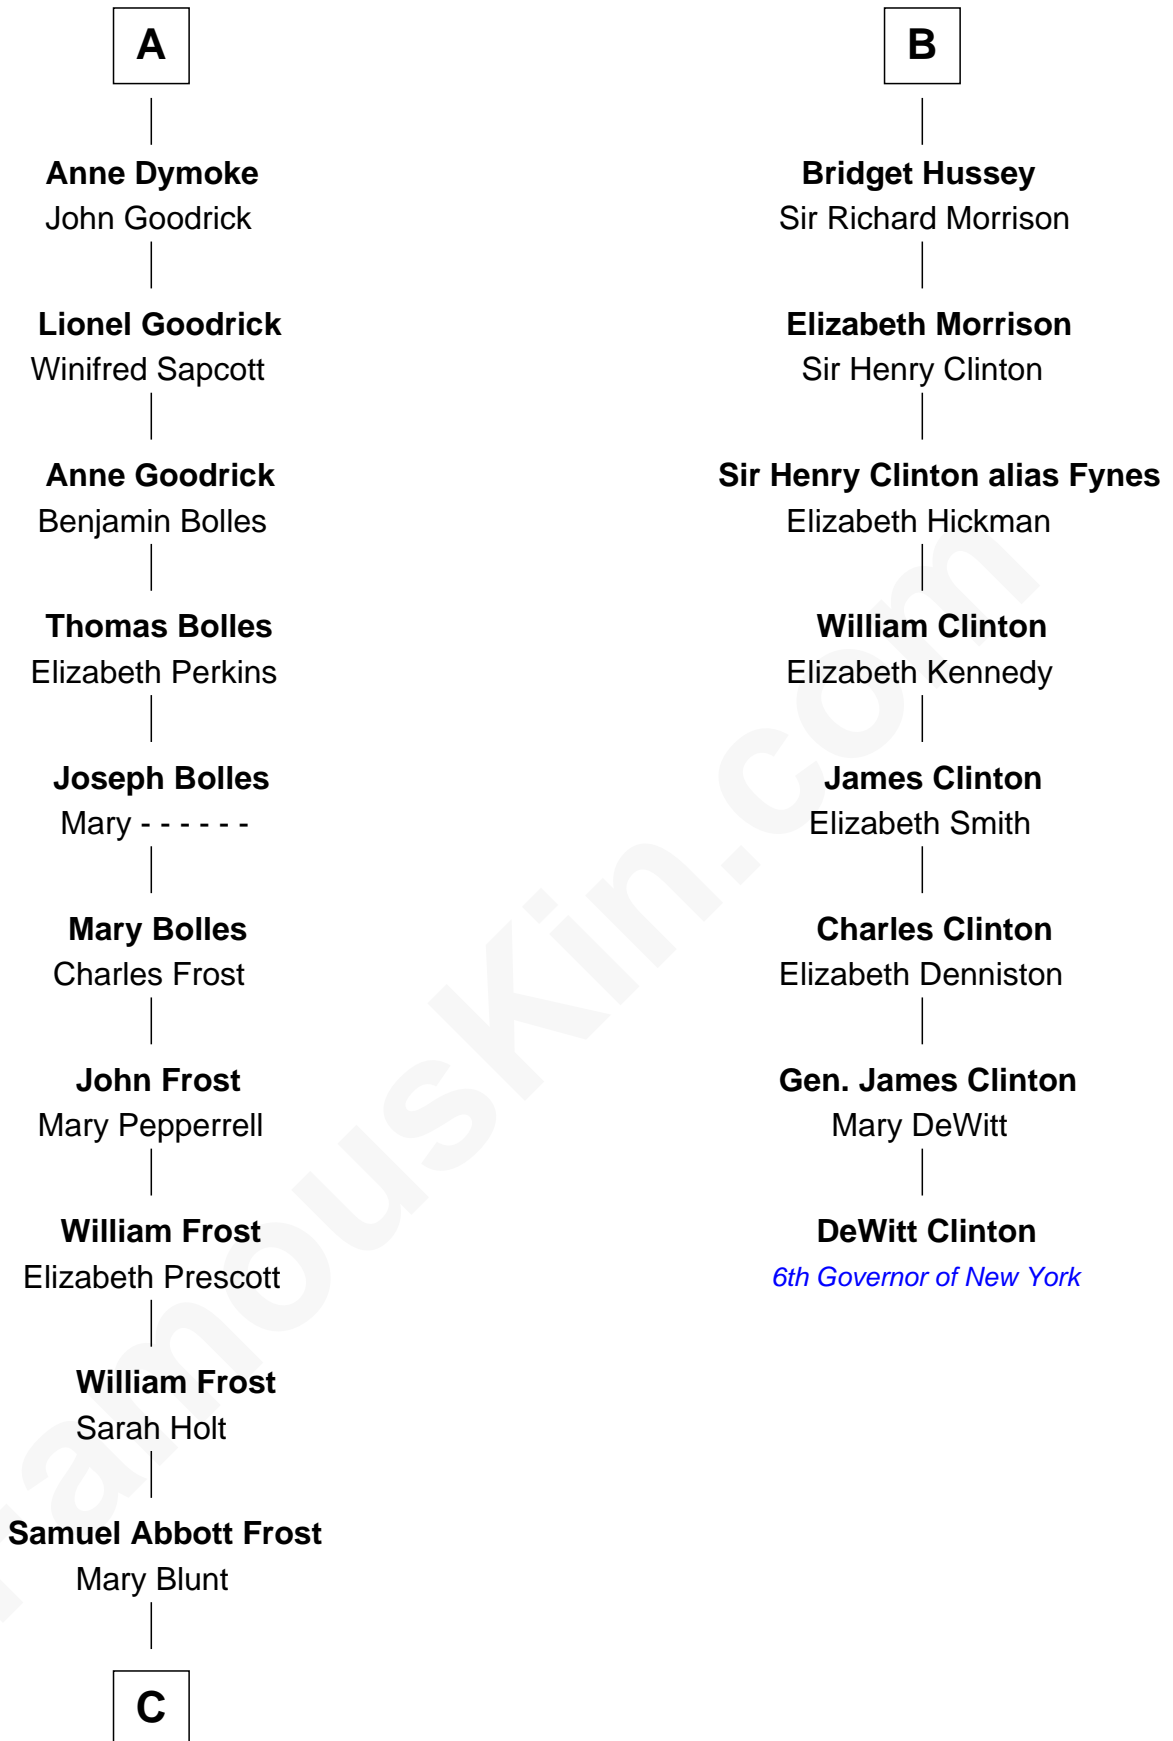

FamousKin.com Relationship Chart of

Robert Frost

Poet and Playwright

14th cousin 5 times removed of

DeWitt Clinton

6th Governor of New York

Henry Plantagenet

Maud de Chaworth