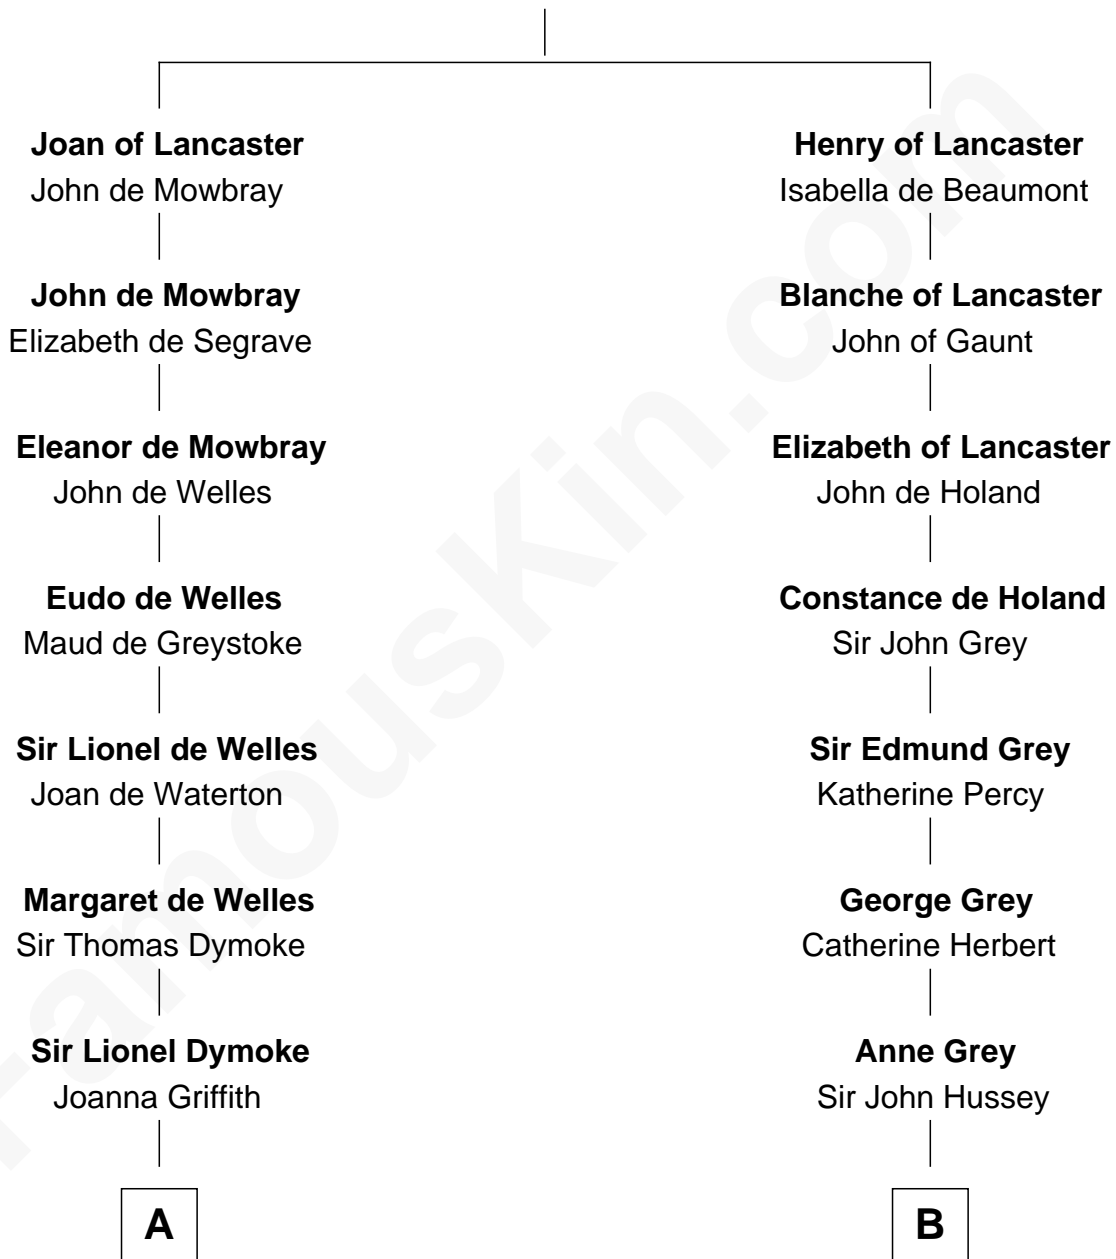

FamousKin.com Relationship Chart of

Robert Frost

Poet and Playwright

14th cousin 5 times removed of

DeWitt Clinton

6th Governor of New York

Henry Plantagenet

Maud de Chaworth