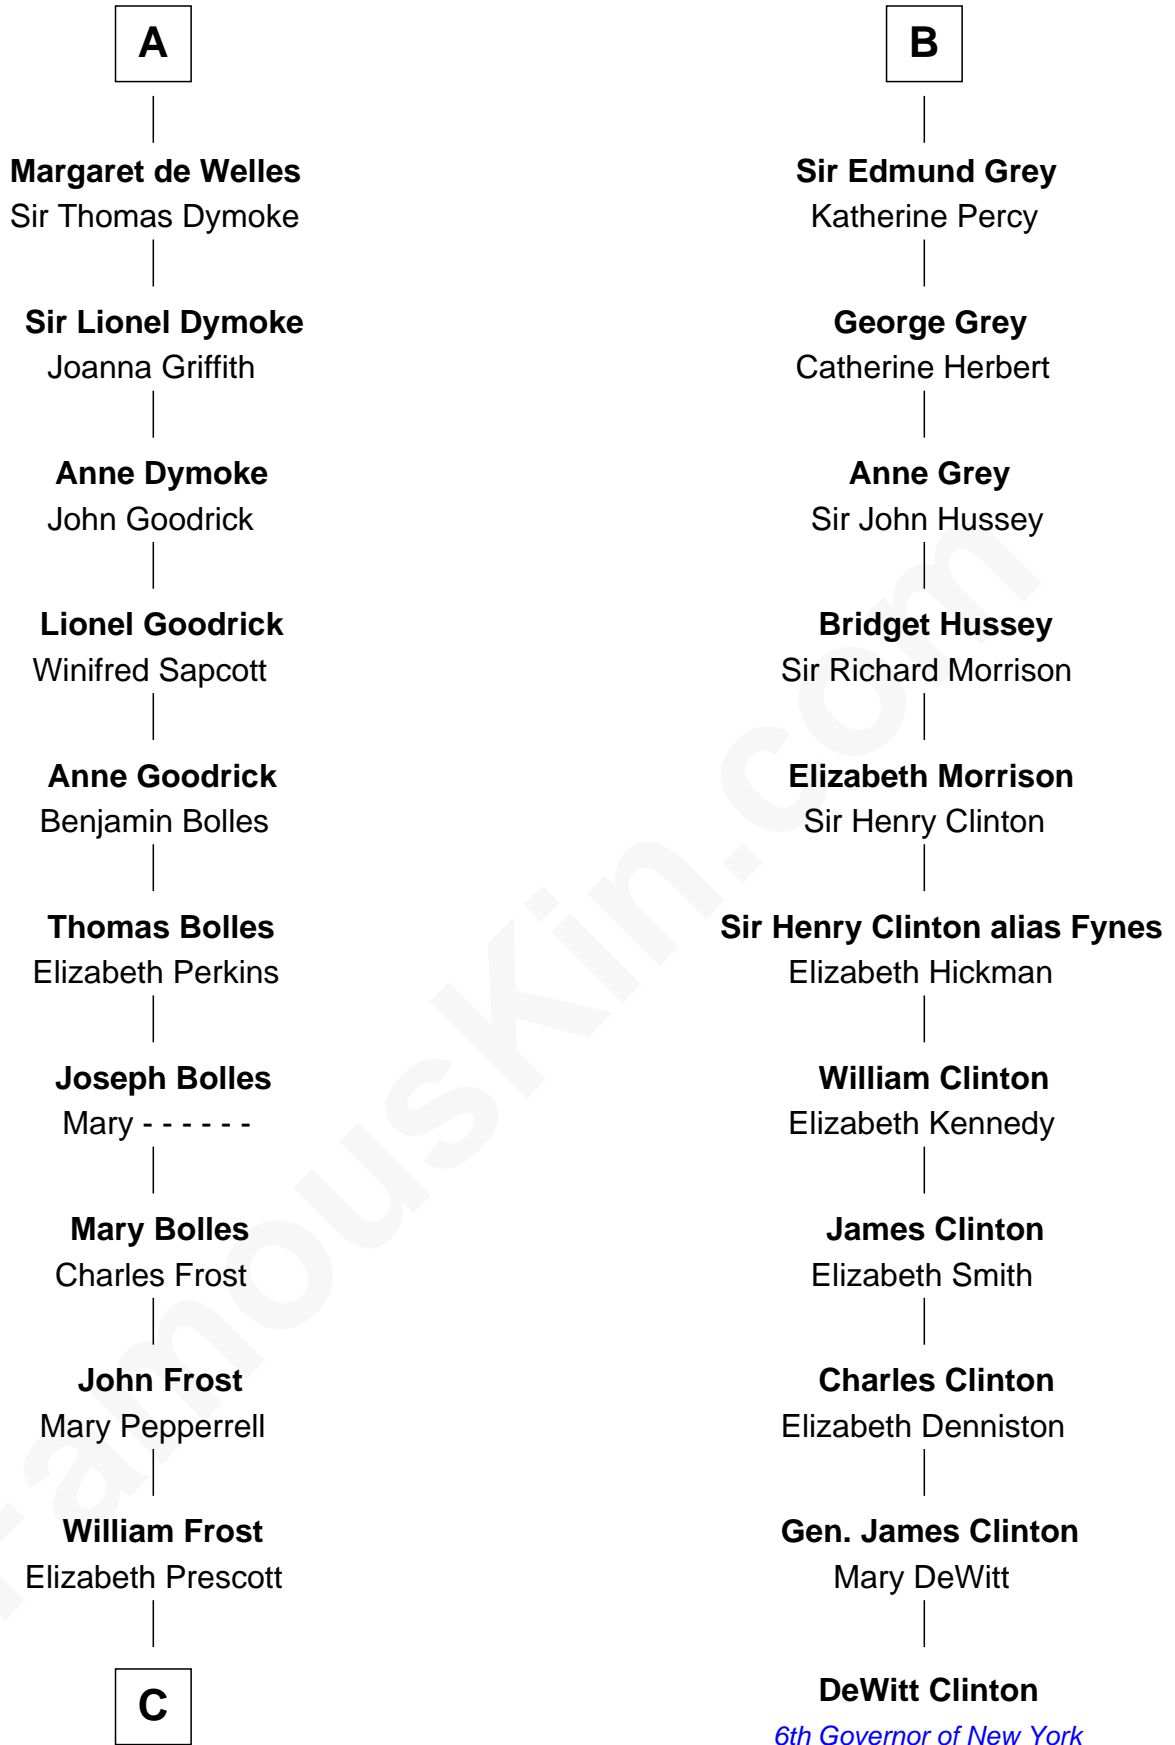

# FamousKin.com Relationship Chart of

**Robert Frost**

*Poet and Playwright*

17th cousin 4 times removed of

**DeWitt Clinton**

*6th Governor of New York*

**Sir John FitzGeoffrey**

Isabel le Bigod

**C**

William Frost

Sarah Holt

Samuel Abbott Frost

Mary Blunt

William Prescott Frost

Judith Colcord

William Prescott Frost