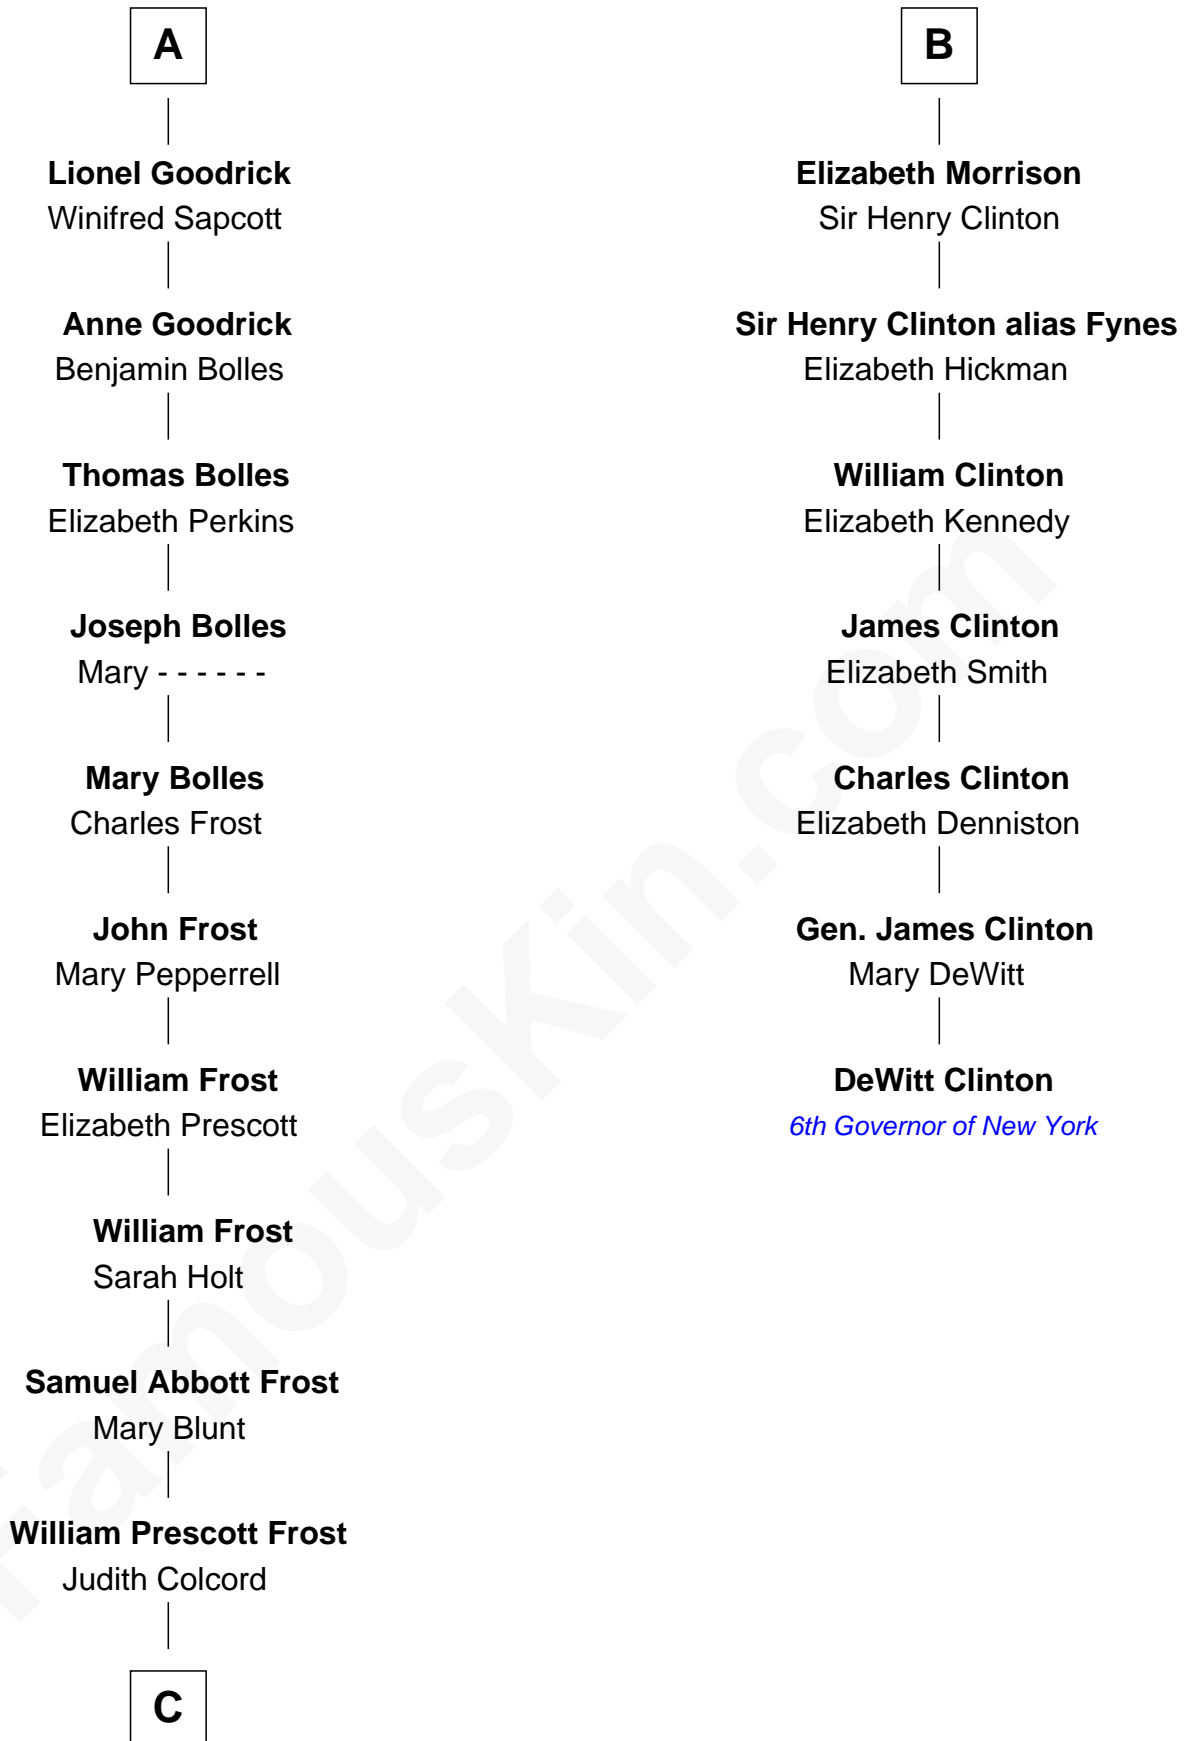

# FamousKin.com Relationship Chart of

**Robert Frost**

*Poet and Playwright*

13th cousin 5 times removed of

**DeWitt Clinton**

*6th Governor of New York*

**C**

William Prescott Frost