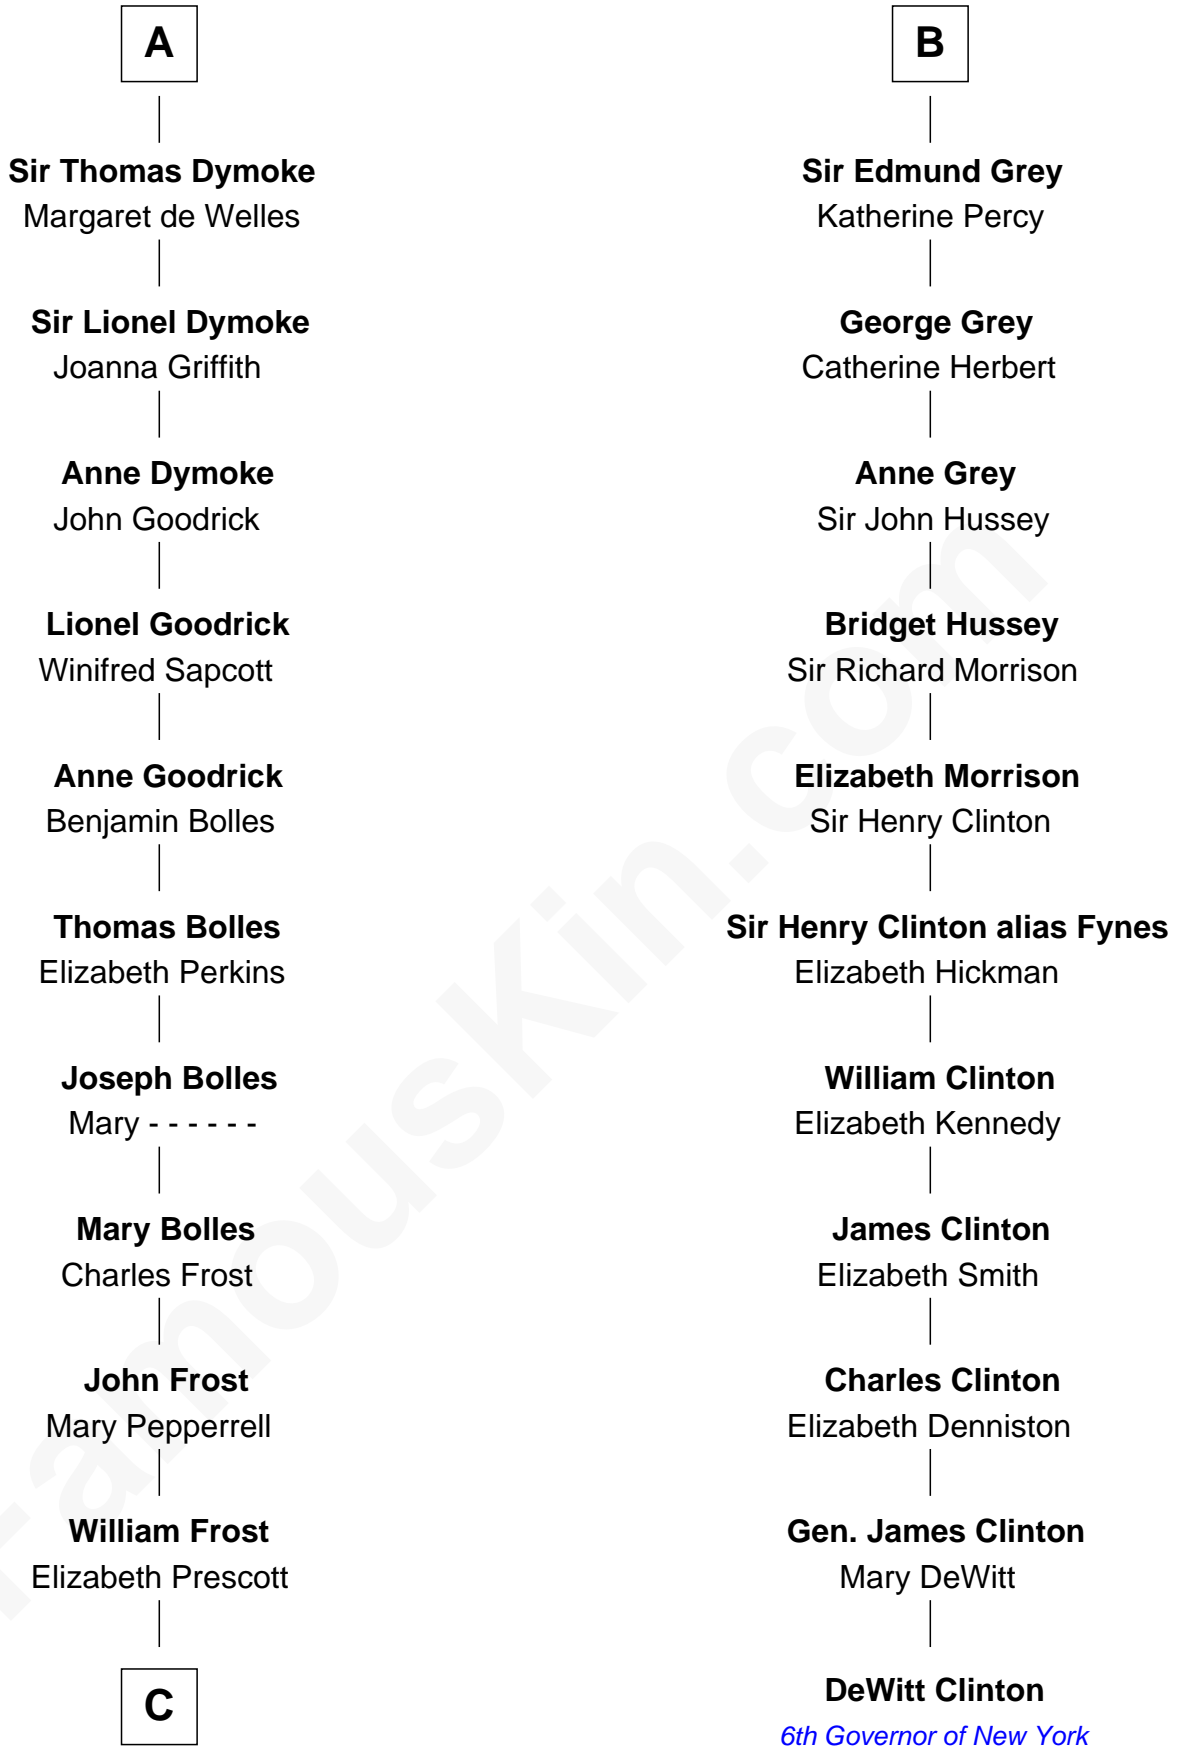

FamousKin.com Relationship Chart of

Robert Frost

Poet and Playwright

17th cousin 4 times removed of

DeWitt Clinton

6th Governor of New York

C

William Frost

Sarah Holt

Samuel Abbott Frost

Mary Blunt

William Prescott Frost

Judith Colcord

William Prescott Frost

Isabella Moodie

Robert Frost