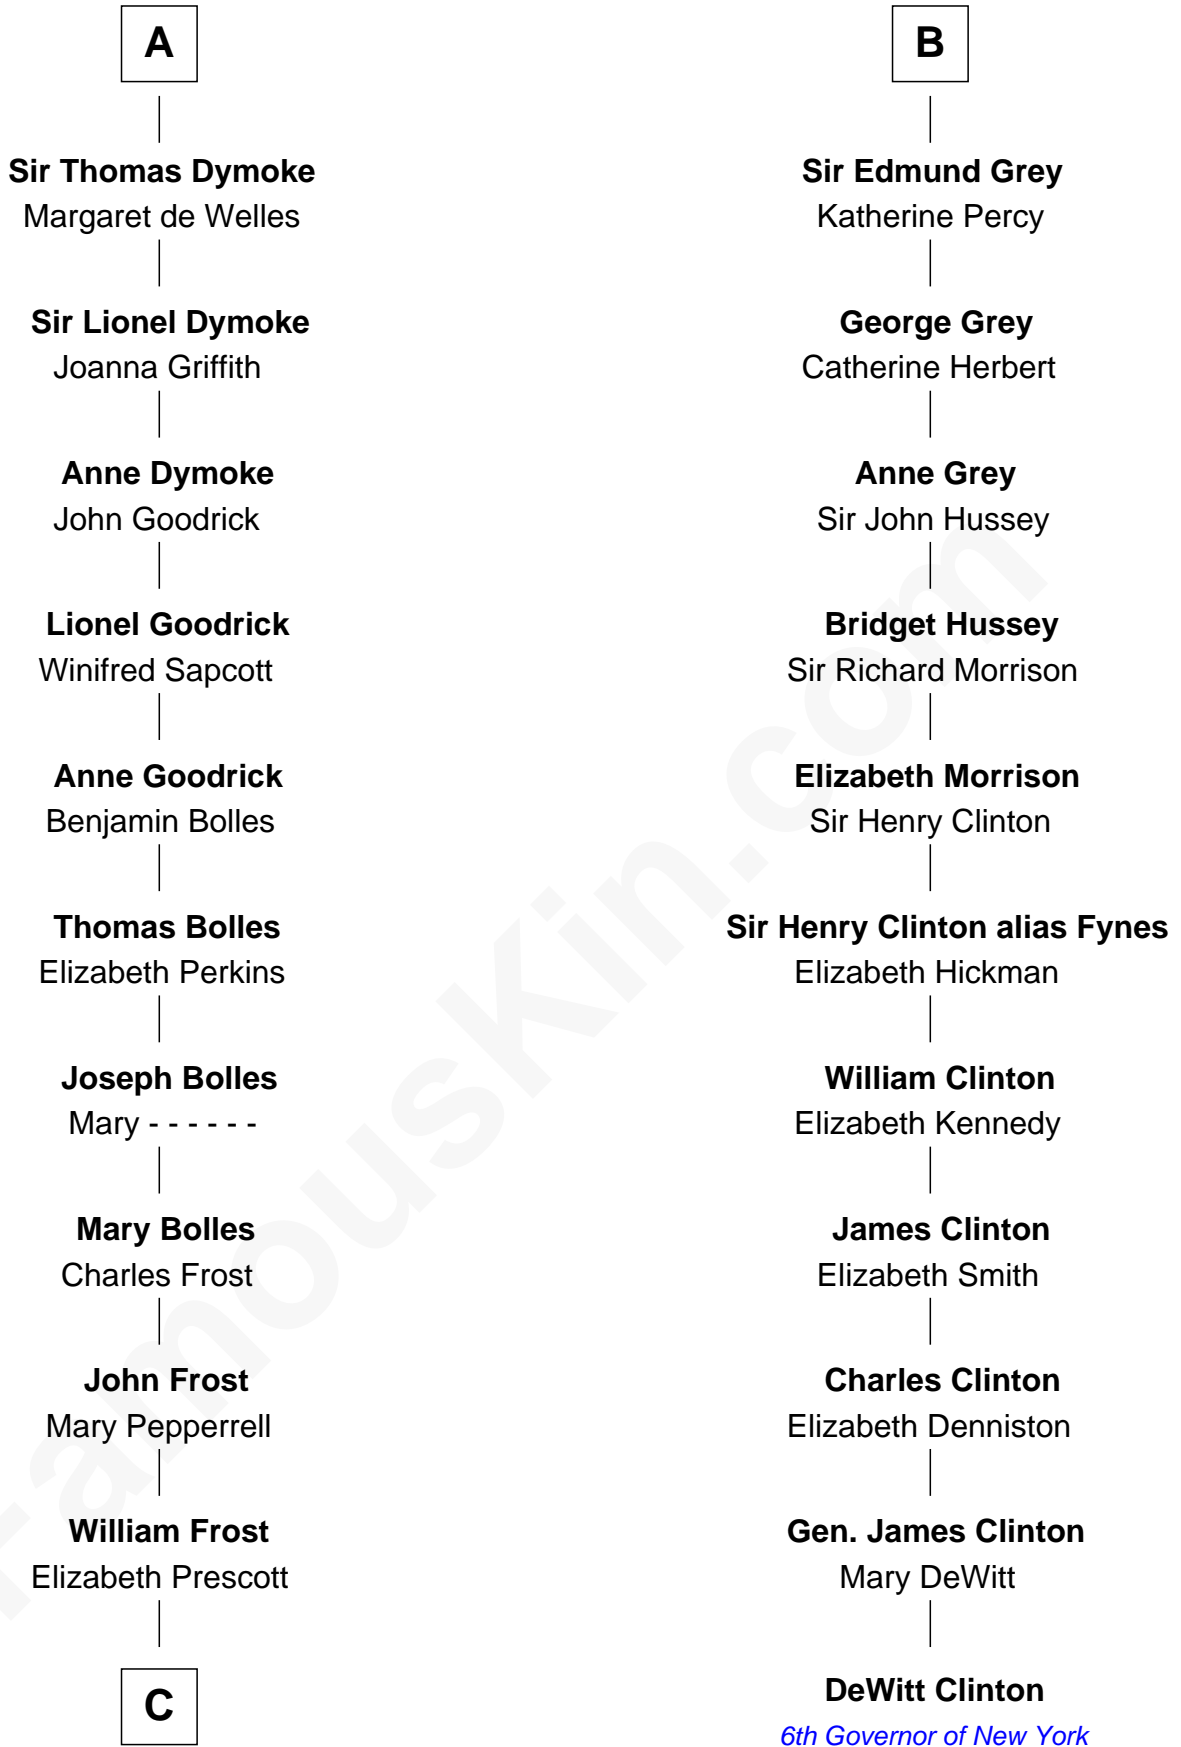

# FamousKin.com Relationship Chart of

**Robert Frost**

*Poet and Playwright*

17th cousin 4 times removed of

**DeWitt Clinton**

*6th Governor of New York*

**Reginald FitzPiers**

**C**

William Frost

Sarah Holt

Samuel Abbott Frost

Mary Blunt

William Prescott Frost

Judith Colcord

William Prescott Frost

Isabella Moodie