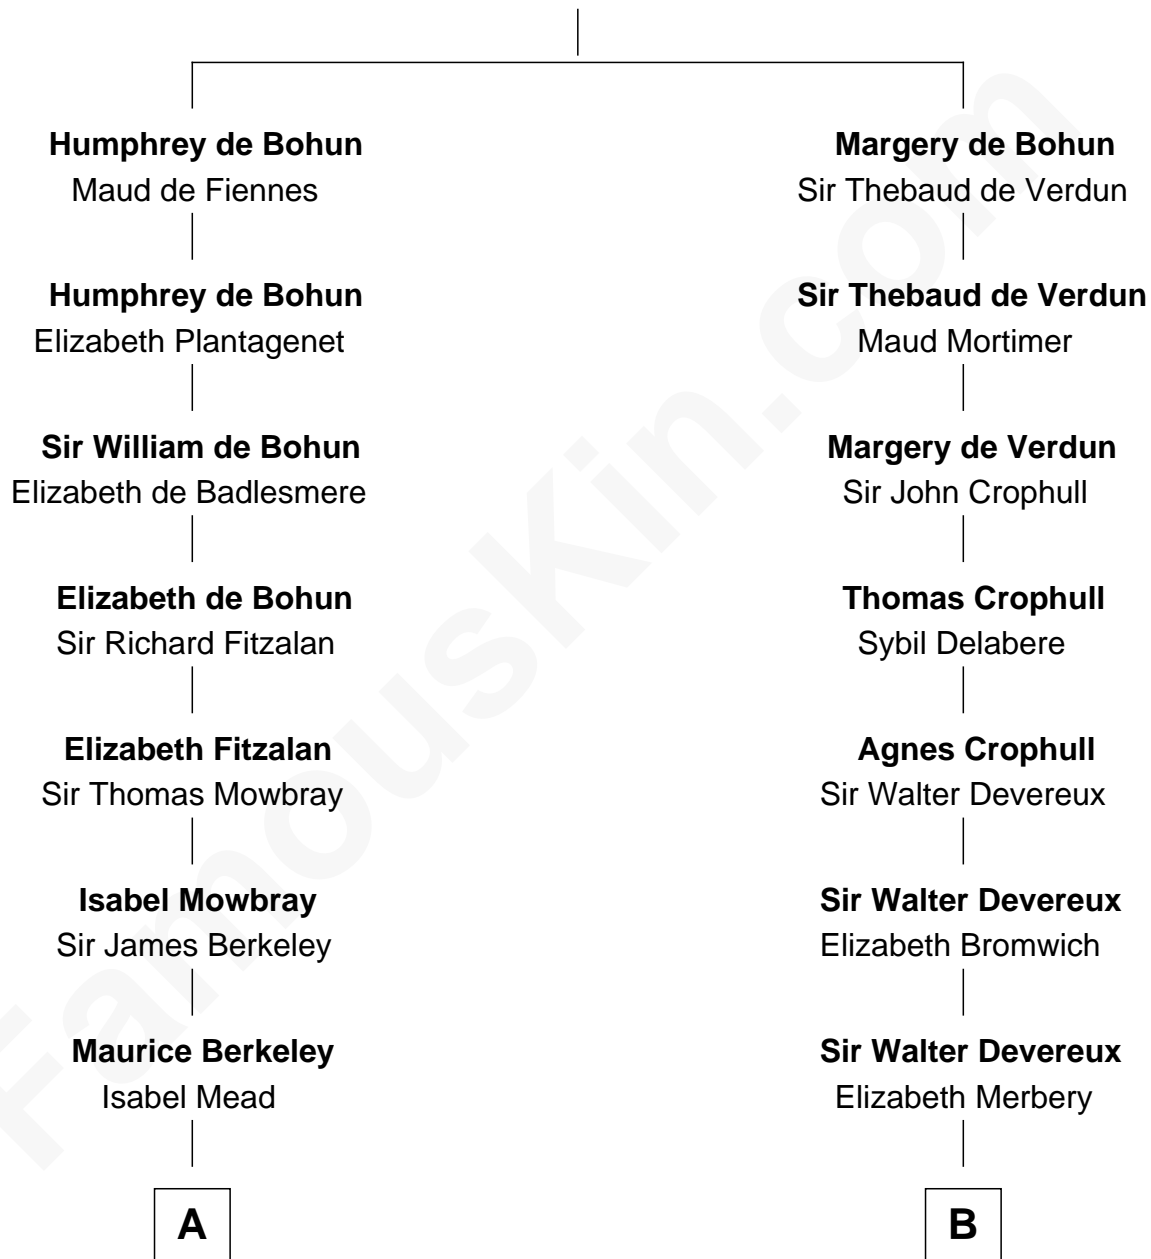

FamousKin.com Relationship Chart of

Robert Frost

Poet and Playwright

17th cousin 4 times removed of

DeWitt Clinton

6th Governor of New York

Sir Humphrey de Bohun

Eleanor de Braiose

C

William Frost

Sarah Holt

Samuel Abbott Frost

Mary Blunt

William Prescott Frost

Judith Colcord

William Prescott Frost