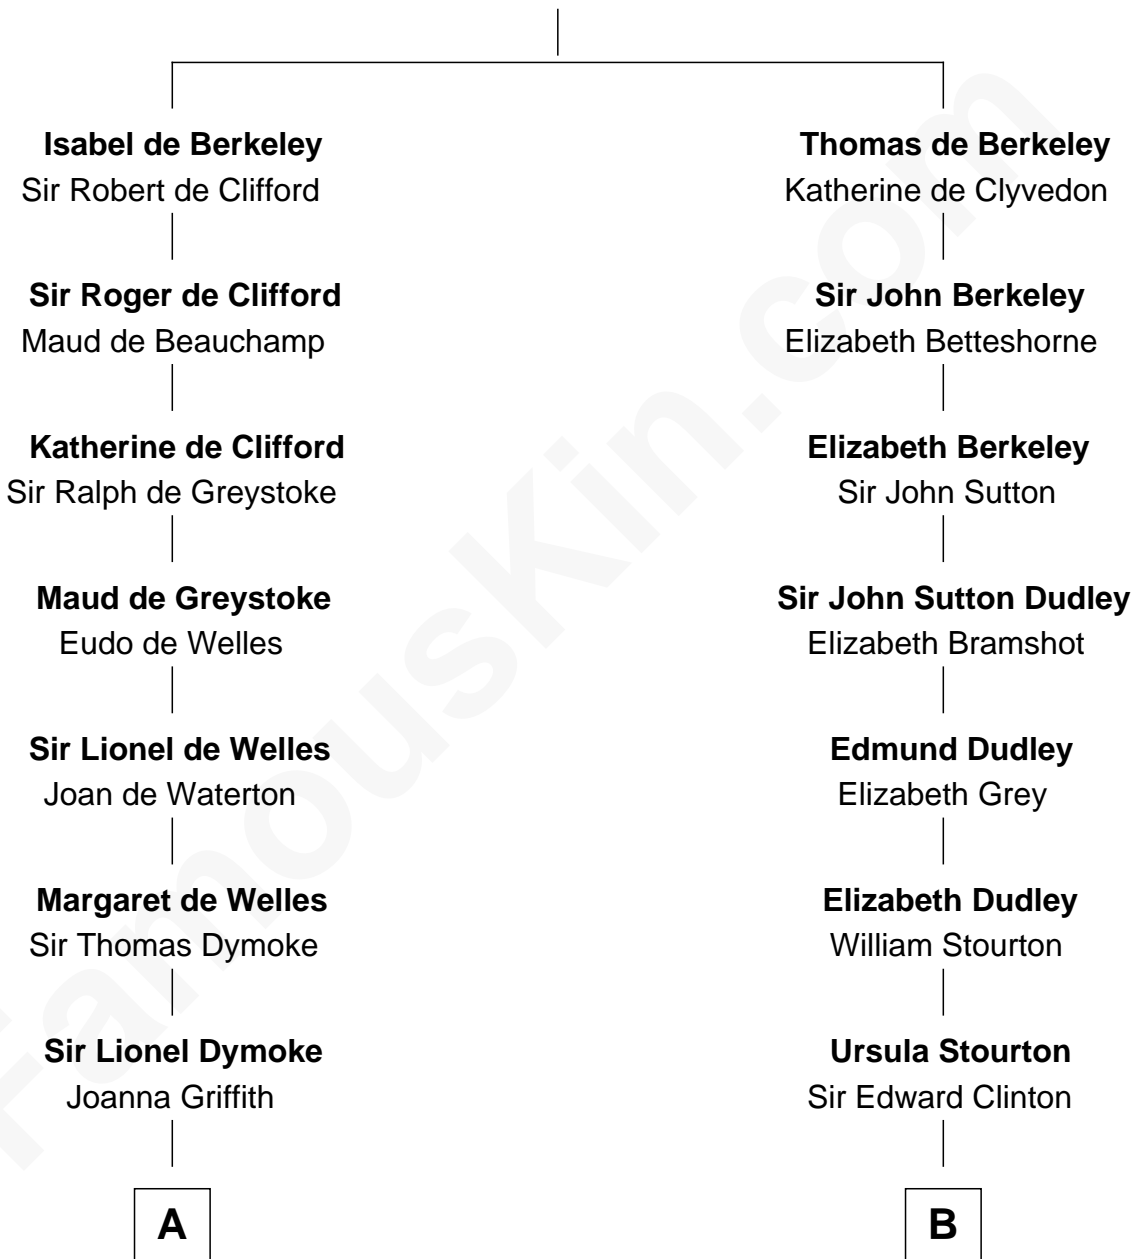

FamousKin.com Relationship Chart of

Robert Frost

Poet and Playwright

13th cousin 6 times removed of

DeWitt Clinton

6th Governor of New York

Sir Maurice de Berkeley

Eve la Zouche