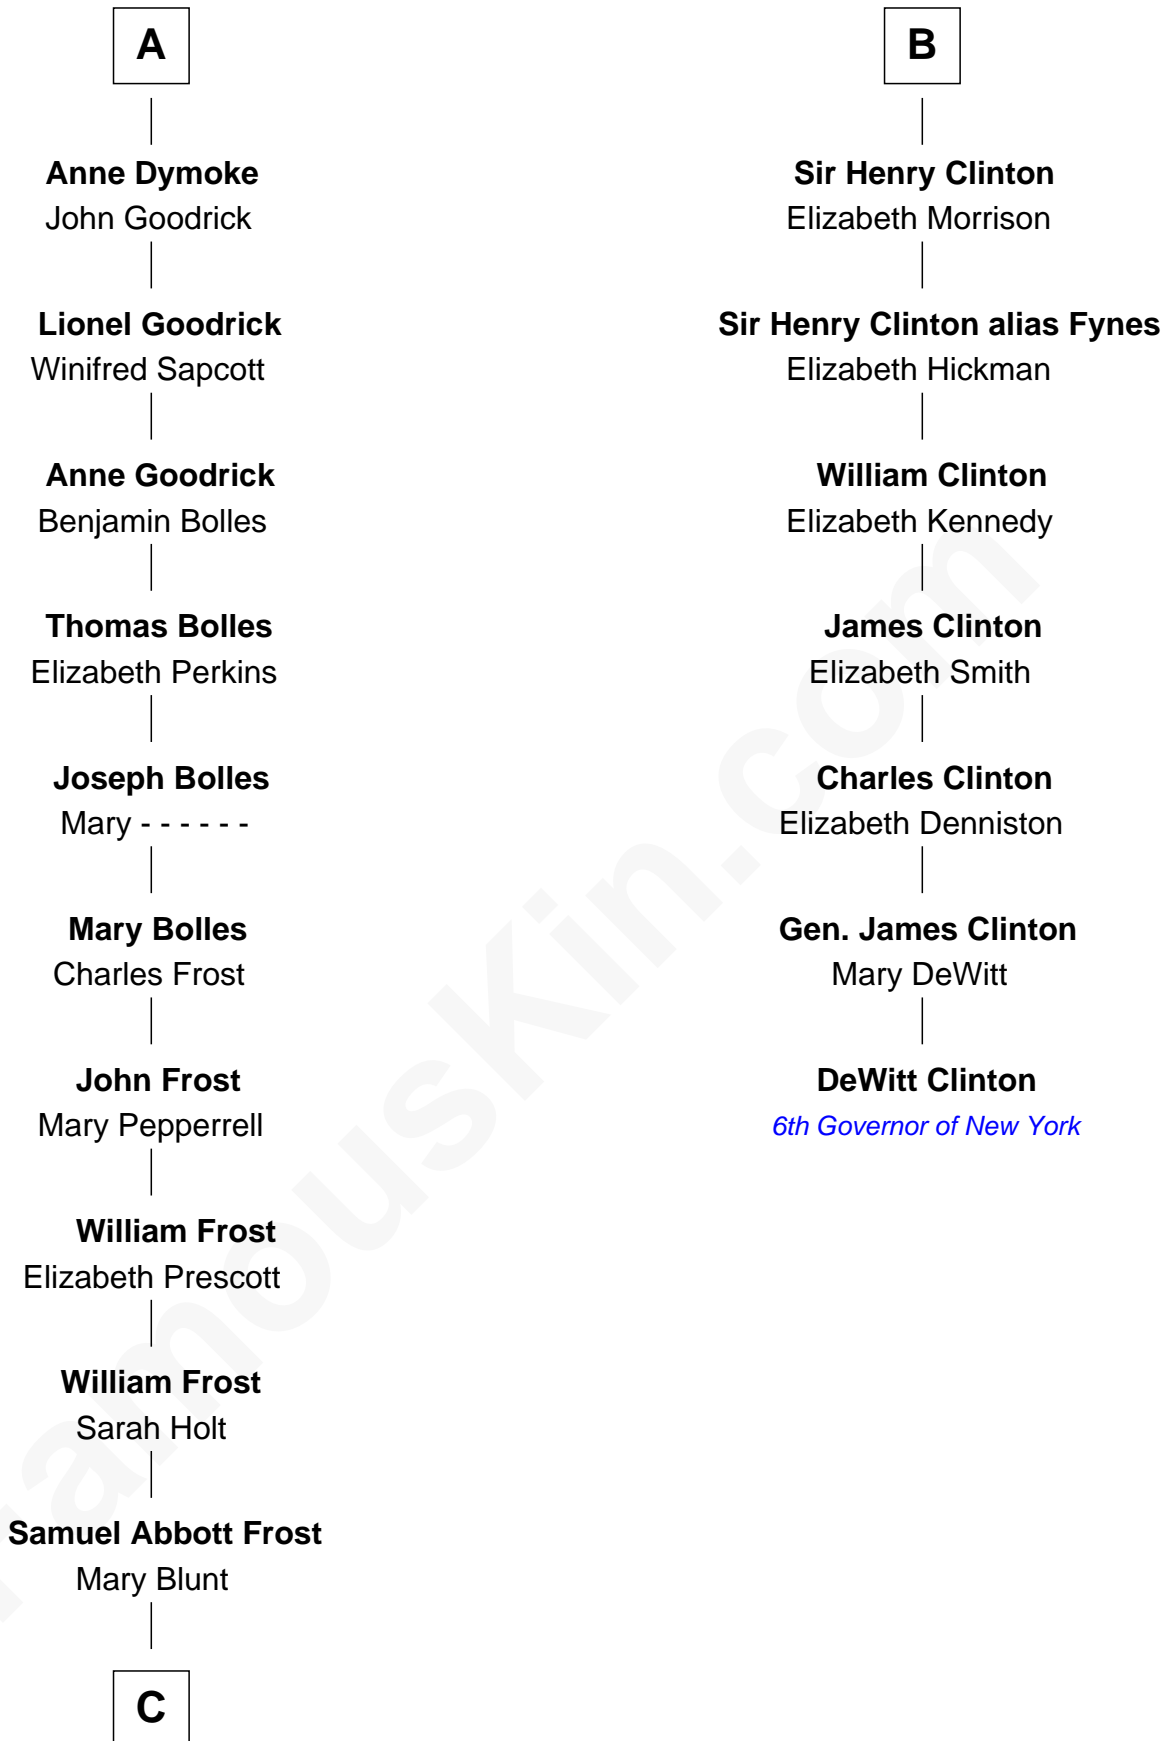

FamousKin.com Relationship Chart of

Robert Frost

Poet and Playwright

13th cousin 6 times removed of

DeWitt Clinton

6th Governor of New York

Sir Maurice de Berkeley

Eve la Zouche