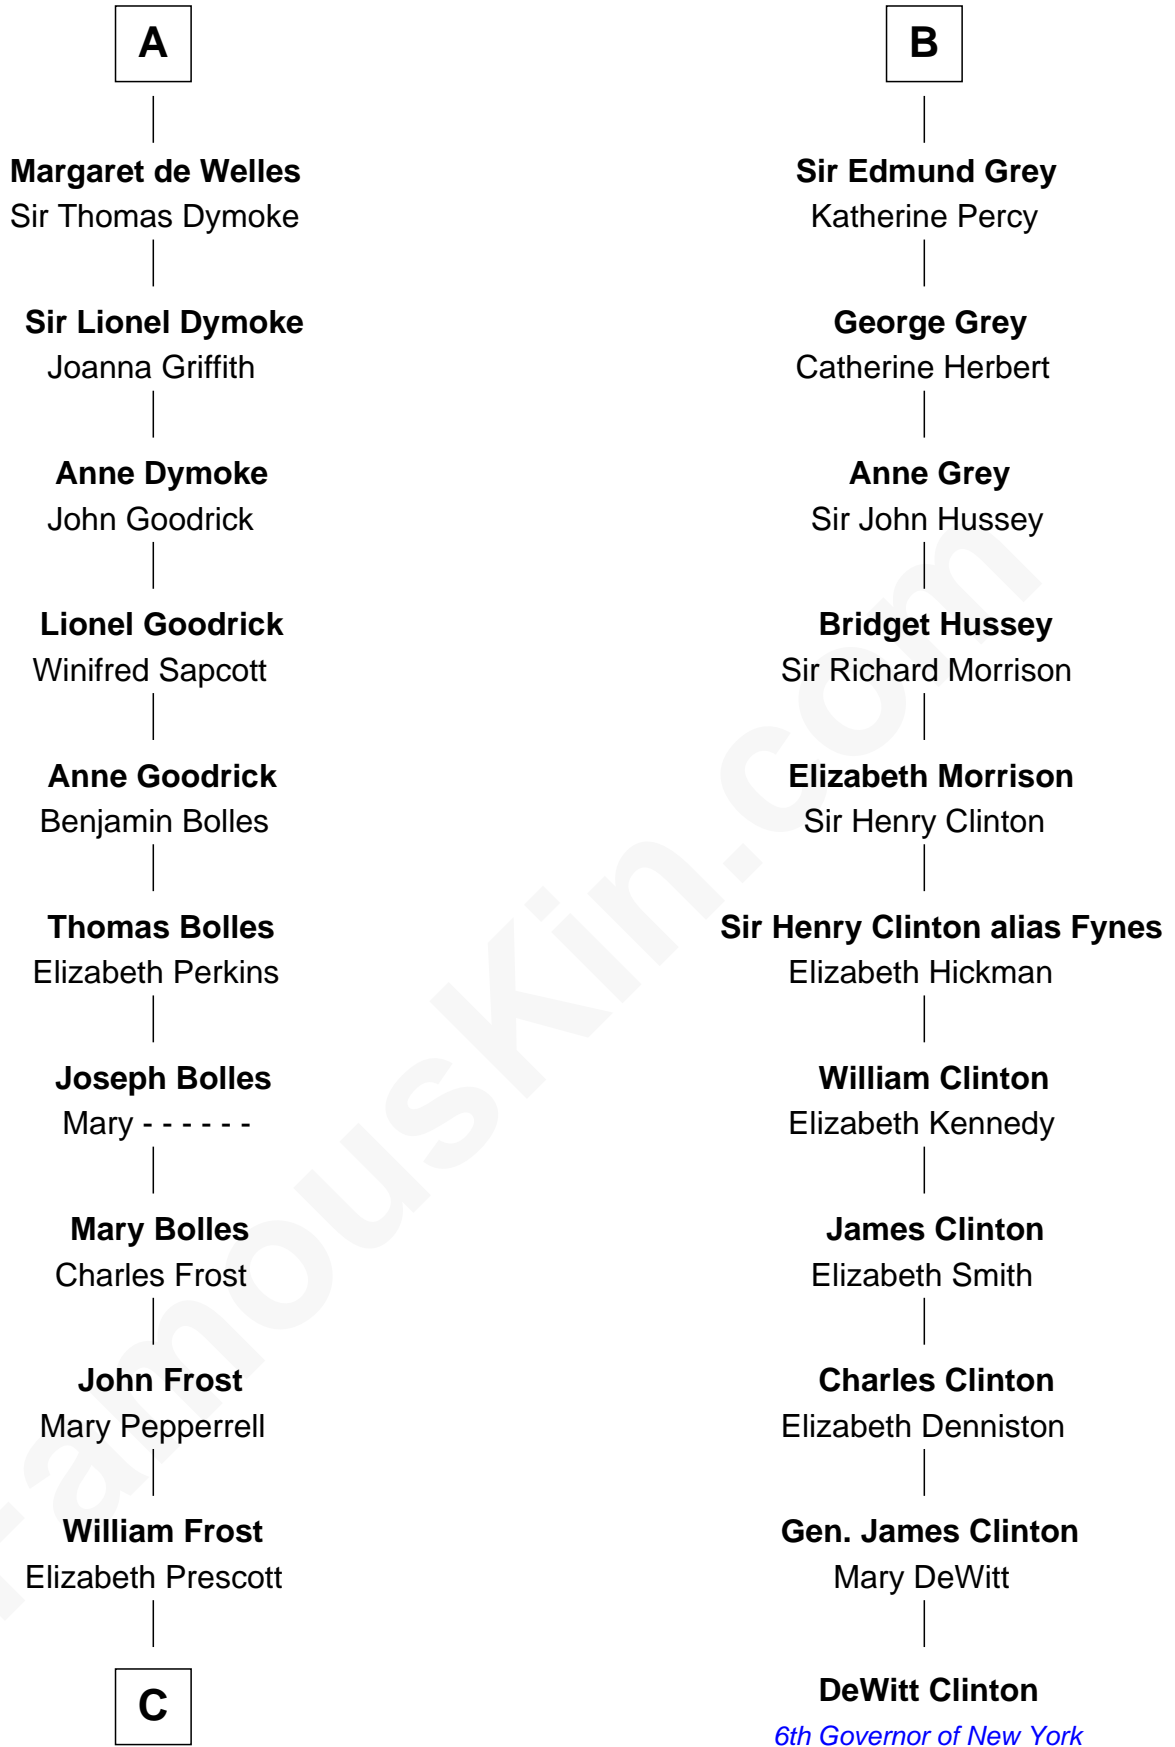

FamousKin.com Relationship Chart of

Robert Frost

Poet and Playwright

17th cousin 4 times removed of

DeWitt Clinton

6th Governor of New York

Sir William de Beauchamp

Isabel Mauduit

C

William Frost

Sarah Holt

Samuel Abbott Frost

Mary Blunt

William Prescott Frost

Judith Colcord

William Prescott Frost