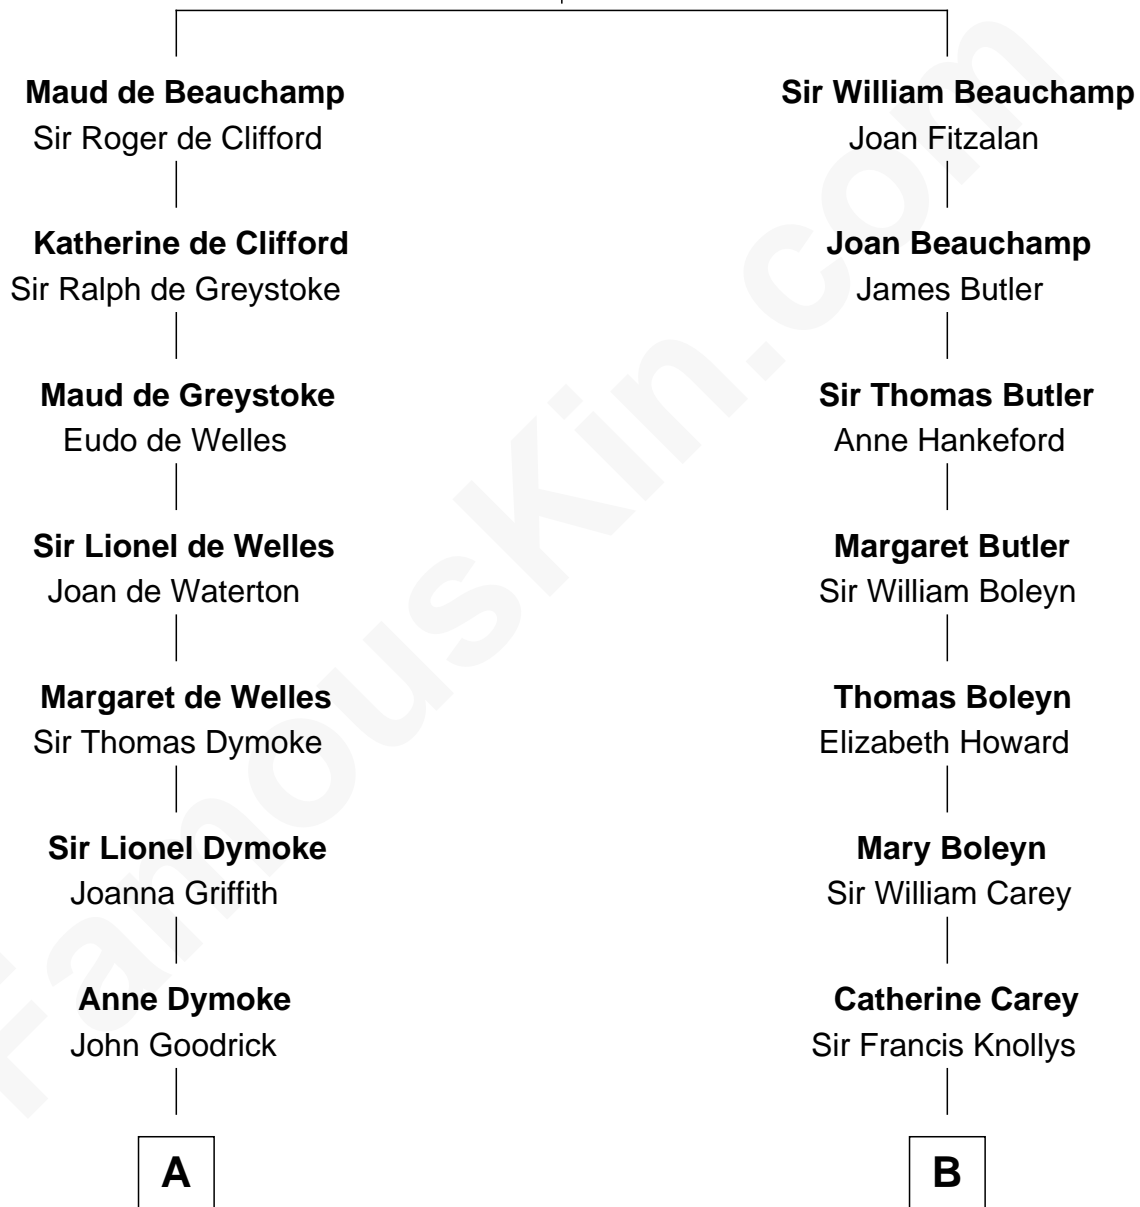

FamousKin.com

Relationship Chart of

Robert Frost

Poet and Playwright

15th cousin 3 times removed of

Lt. Gen. James Brudenell

Leader of the "Charge of the Light Brigade"

Sir Thomas de Beauchamp

Katherine de Mortimer

C

William Prescott Frost

Isabella Moodie

Robert Frost

Poet and Playwright

FamousKin.com