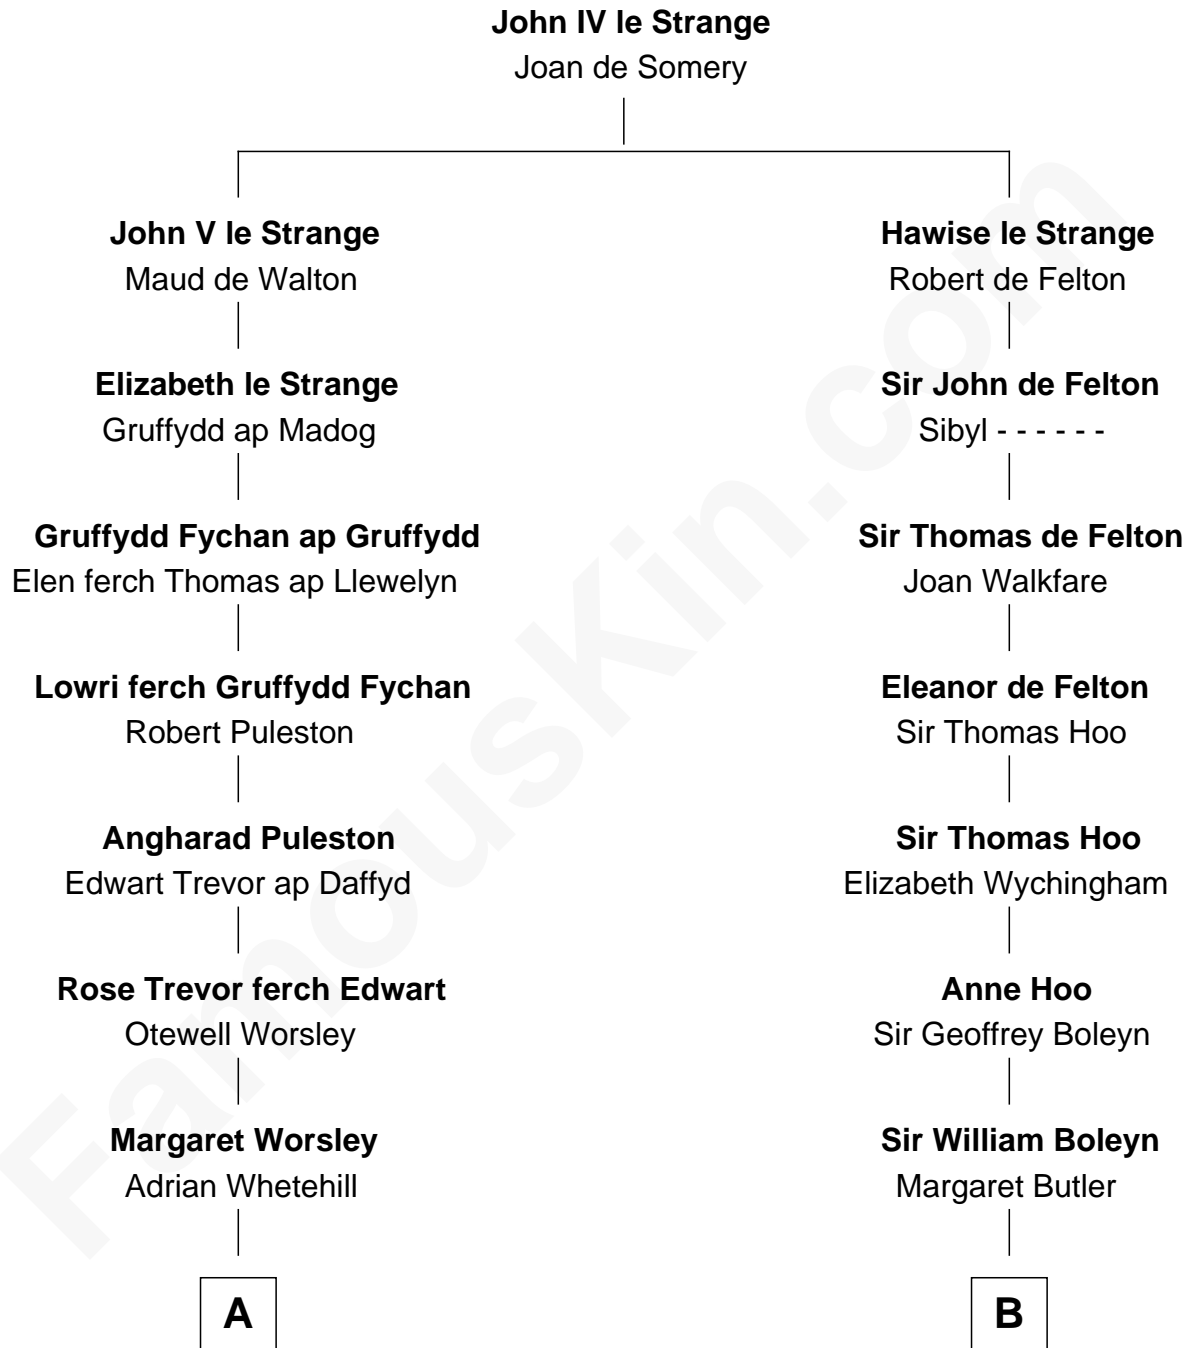

FamousKin.com Relationship Chart of

Robert Frost

Poet and Playwright

18th cousin 1 time removed of

Lt. Gen. James Brudenell

Leader of the "Charge of the Light Brigade"

C

William Prescott Frost