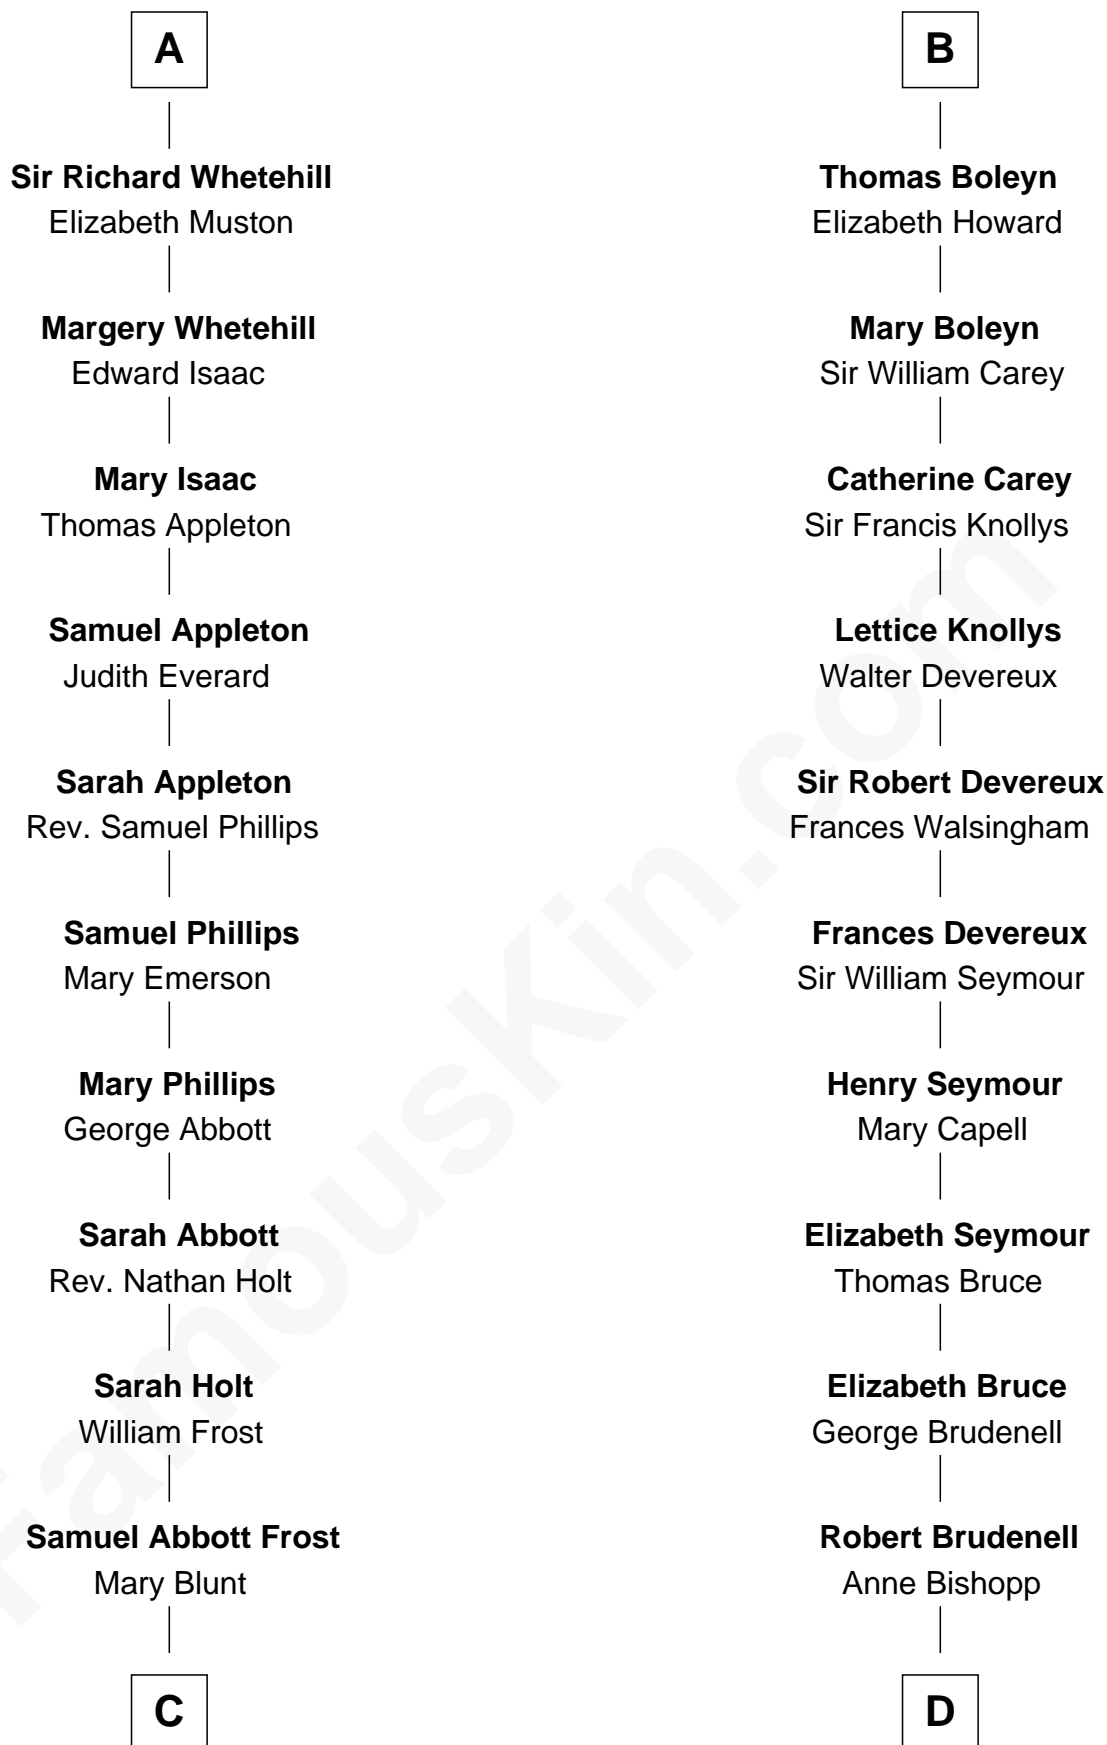

FamousKin.com Relationship Chart of

Robert Frost

Poet and Playwright

18th cousin 1 time removed of

Lt. Gen. James Brudenell

Leader of the "Charge of the Light Brigade"

C

William Prescott Frost