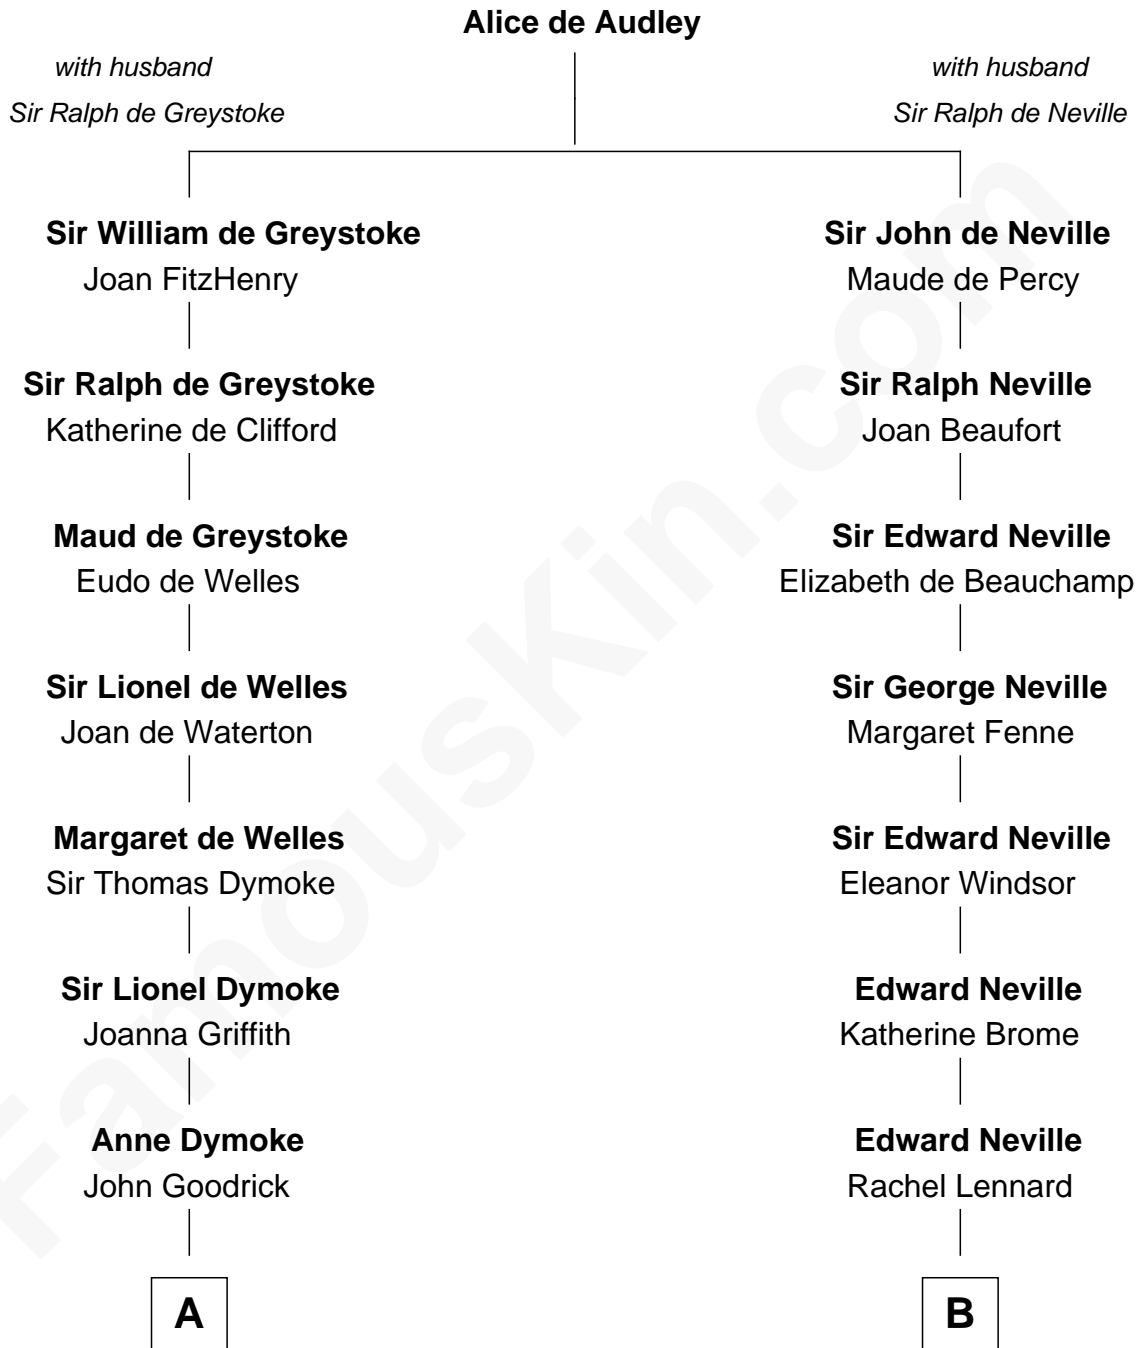

FamousKin.com

Relationship Chart of

Robert Frost

Poet and Playwright

14th cousin 4 times removed of

Lt. Gen. James Brudenell

Leader of the "Charge of the Light Brigade"

C