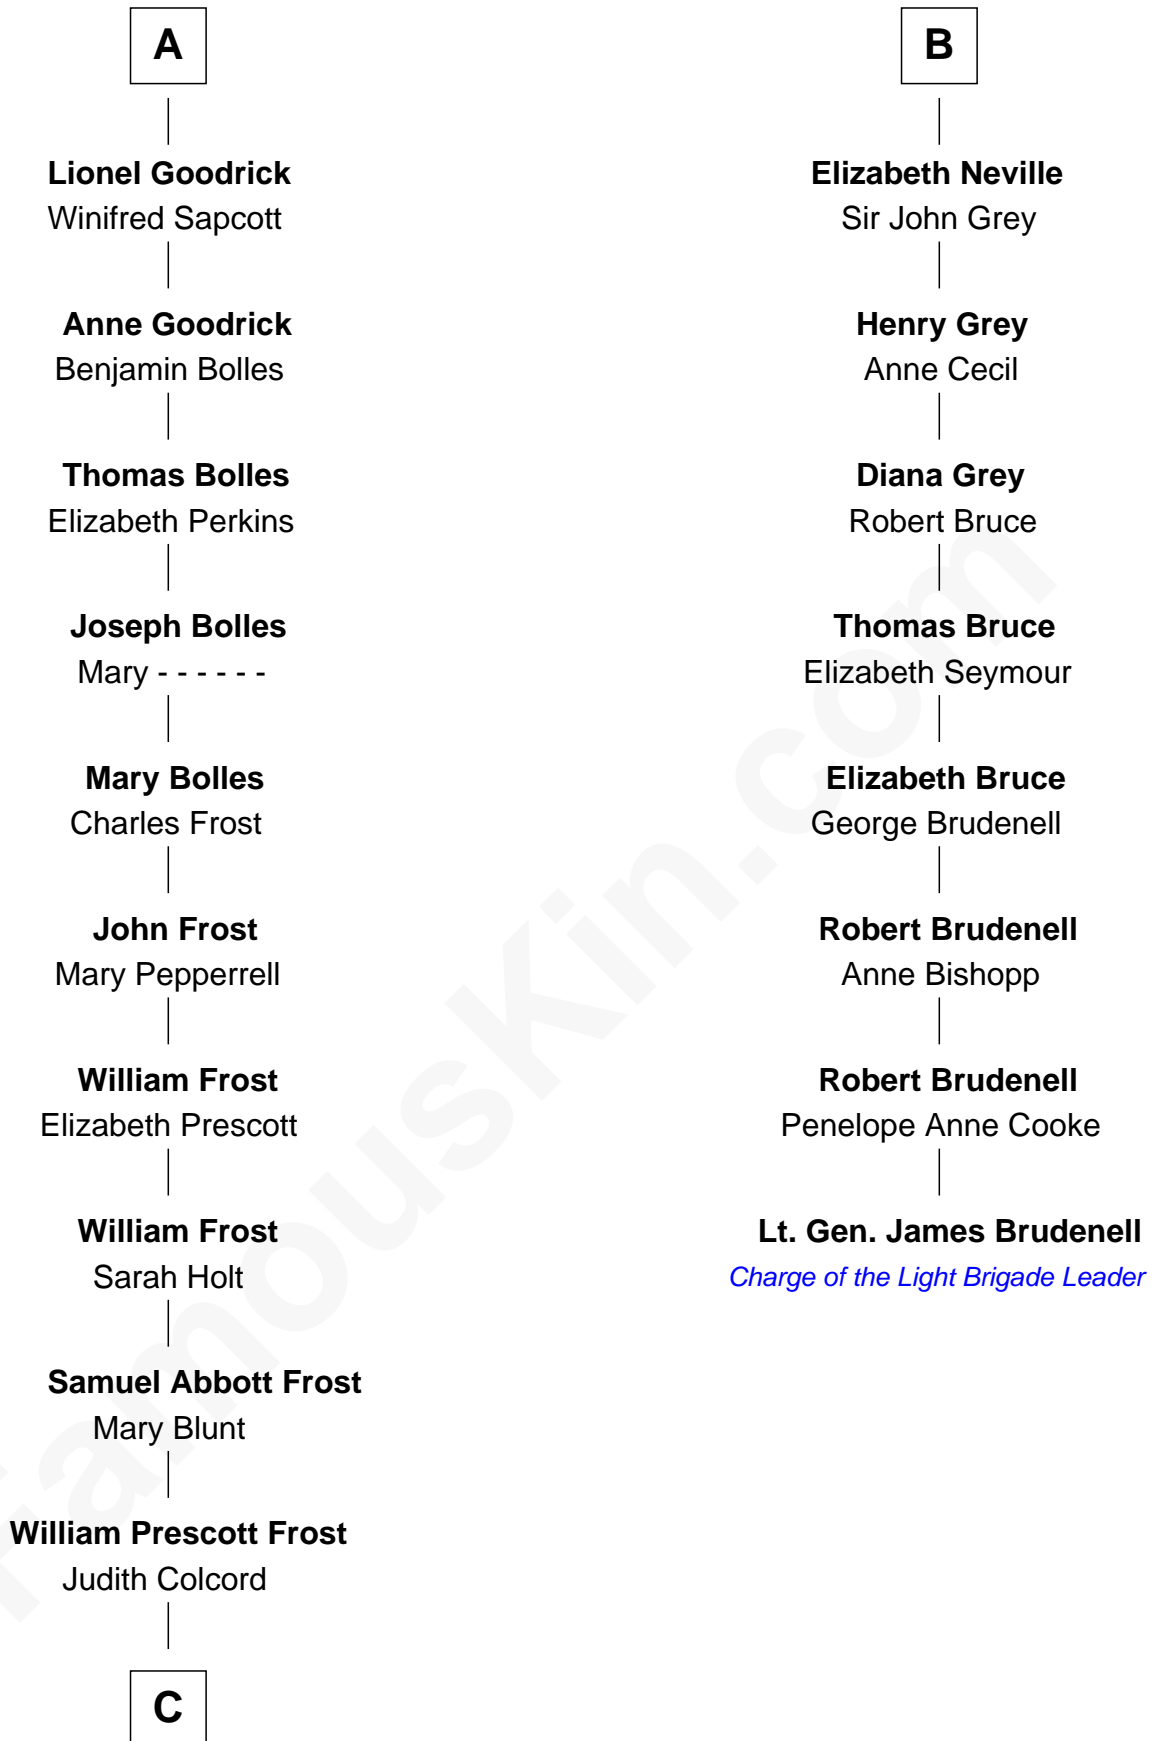

FamousKin.com

Relationship Chart of

Robert Frost

Poet and Playwright

14th cousin 4 times removed of

Lt. Gen. James Brudenell

Leader of the "Charge of the Light Brigade"

C

William Prescott Frost

Isabella Moodie

Robert Frost

Poet and Playwright

FamousKin.com