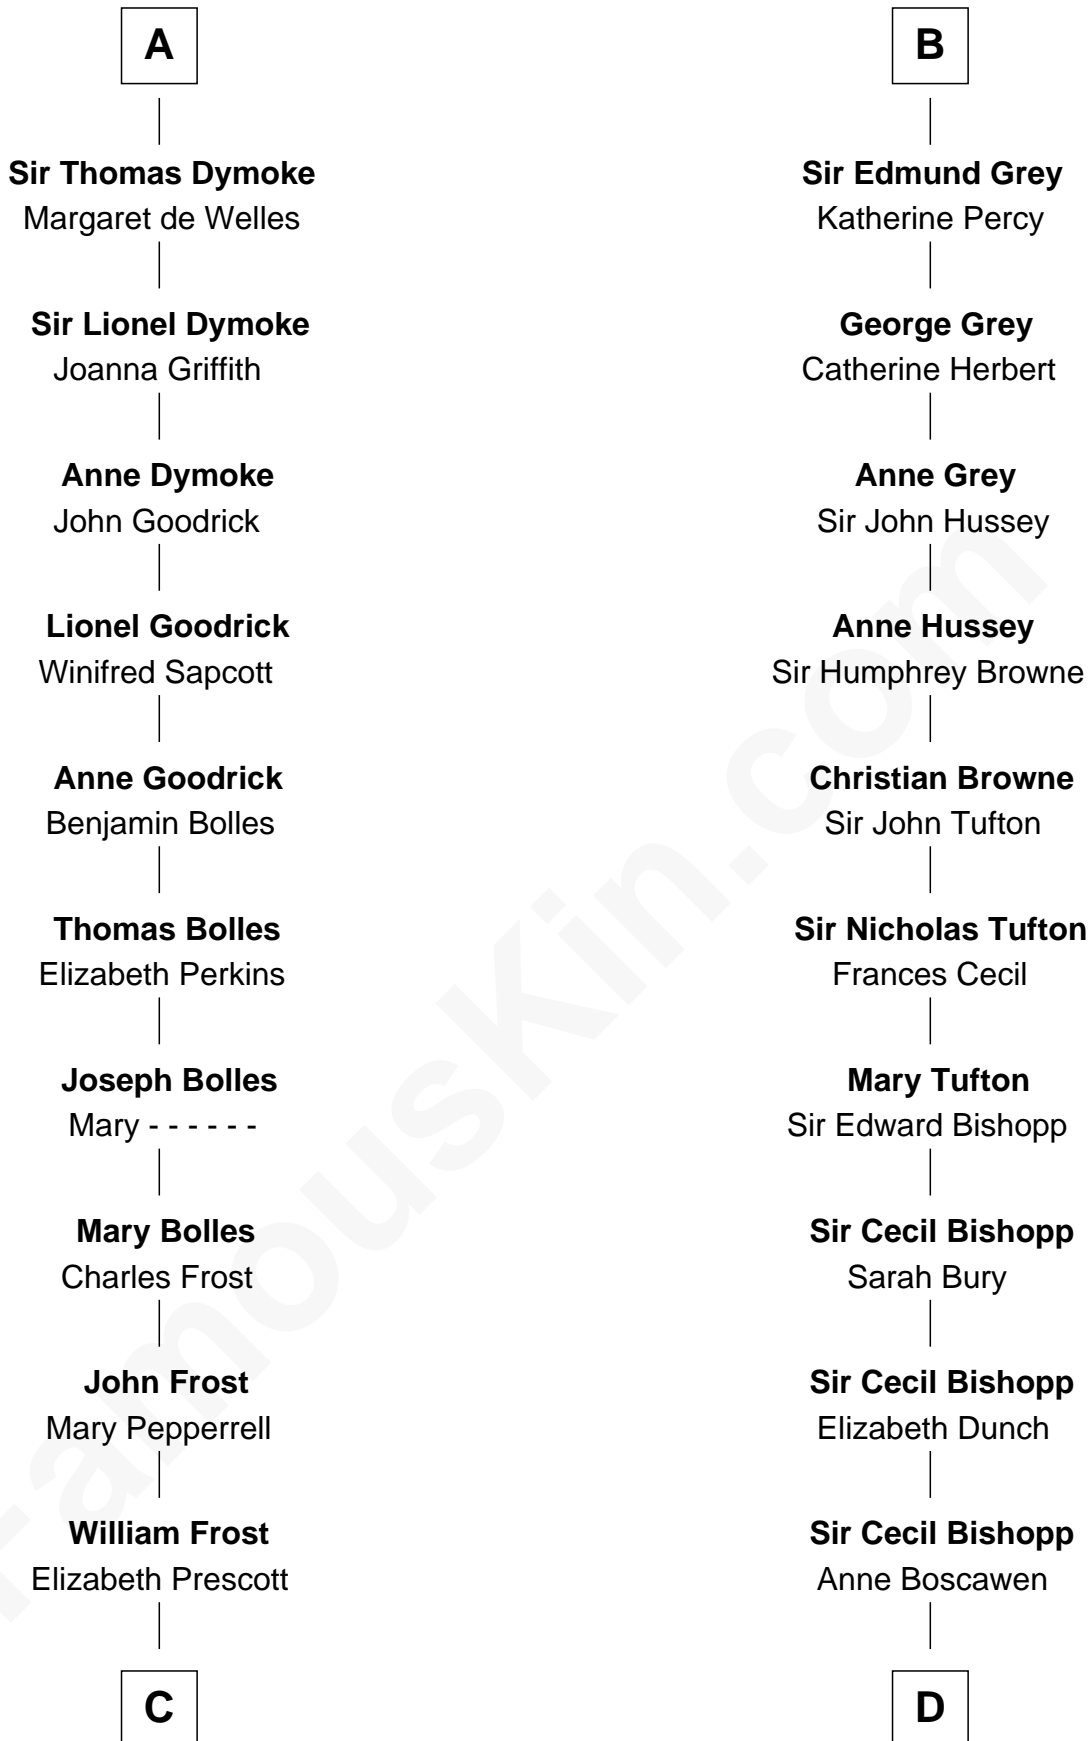

FamousKin.com

Relationship Chart of

Robert Frost

Poet and Playwright

19th cousin 2 times removed of

Lt. Gen. James Brudenell

Leader of the "Charge of the Light Brigade"

C

William Frost
Sarah Holt

Samuel Abbott Frost
Mary Blunt

William Prescott Frost
Judith Colcord

William Prescott Frost
Isabella Moodie

Robert Frost
Poet and Playwright

D

Anne Bishopp
Robert Brudenell

Robert Brudenell
Penelope Anne Cooke