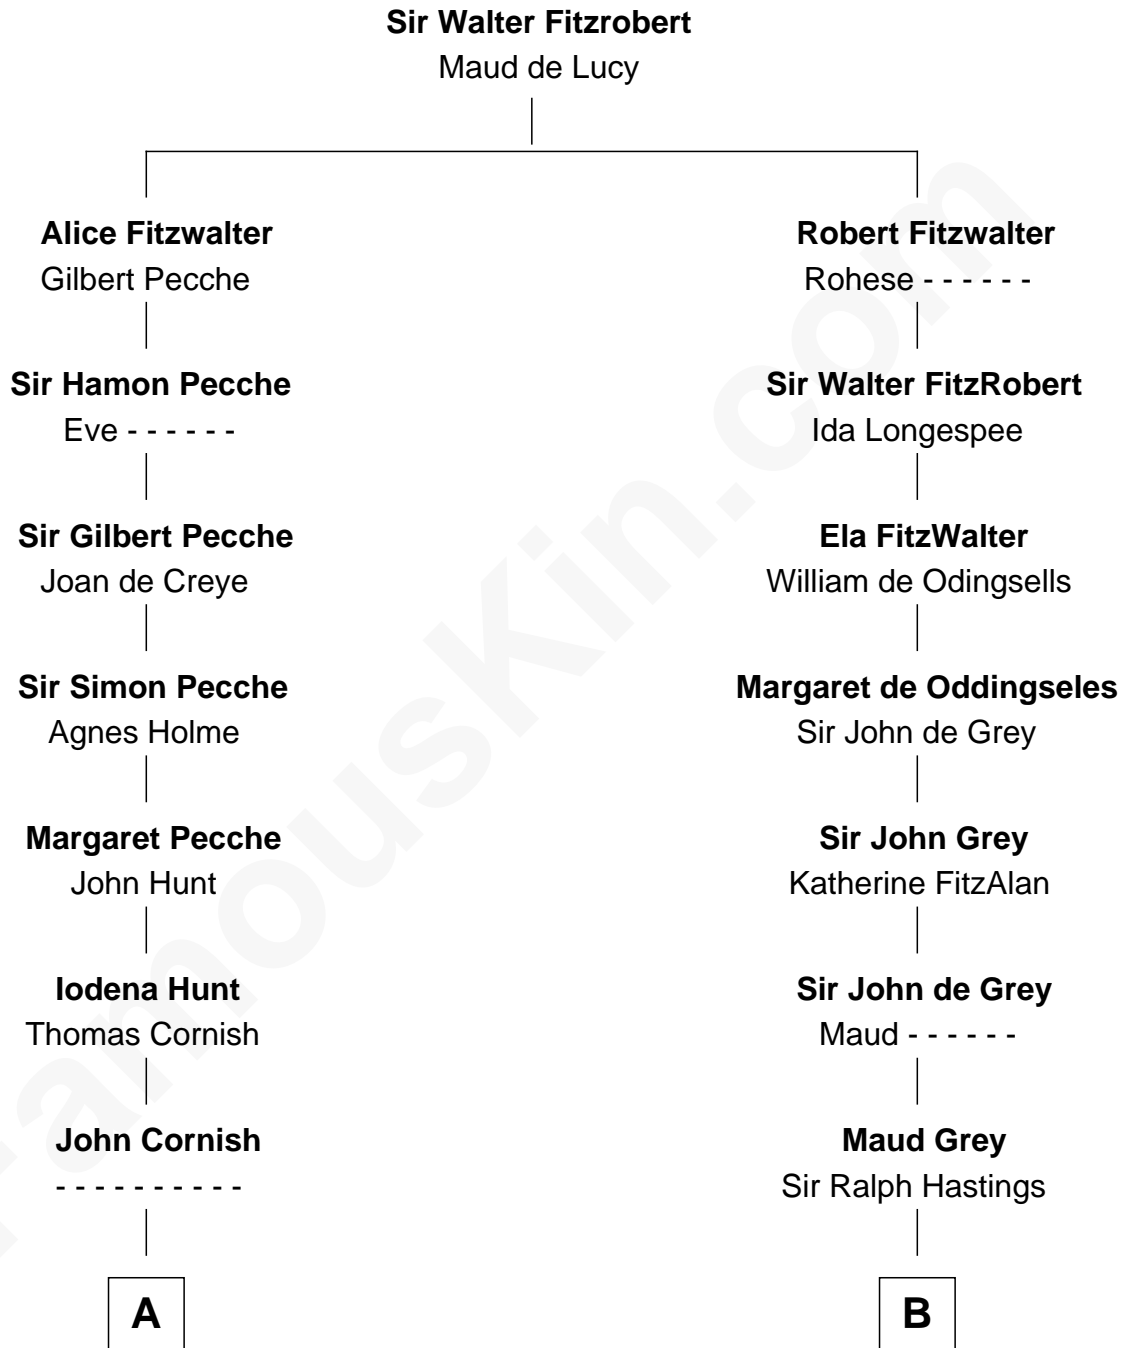

FamousKin.com Relationship Chart of

Robert Frost

Poet and Playwright

20th cousin 1 time removed of

Lt. Gen. James Brudenell

Leader of the "Charge of the Light Brigade"

C

Sarah Holt
William Frost

Samuel Abbott Frost
Mary Blunt

William Prescott Frost
Judith Colcord

William Prescott Frost
Isabella Moodie

Robert Frost
Poet and Playwright

D

Elizabeth Bruce
George Brudenell

Robert Brudenell
Anne Bishopp

Robert Brudenell
Penelope Anne Cooke