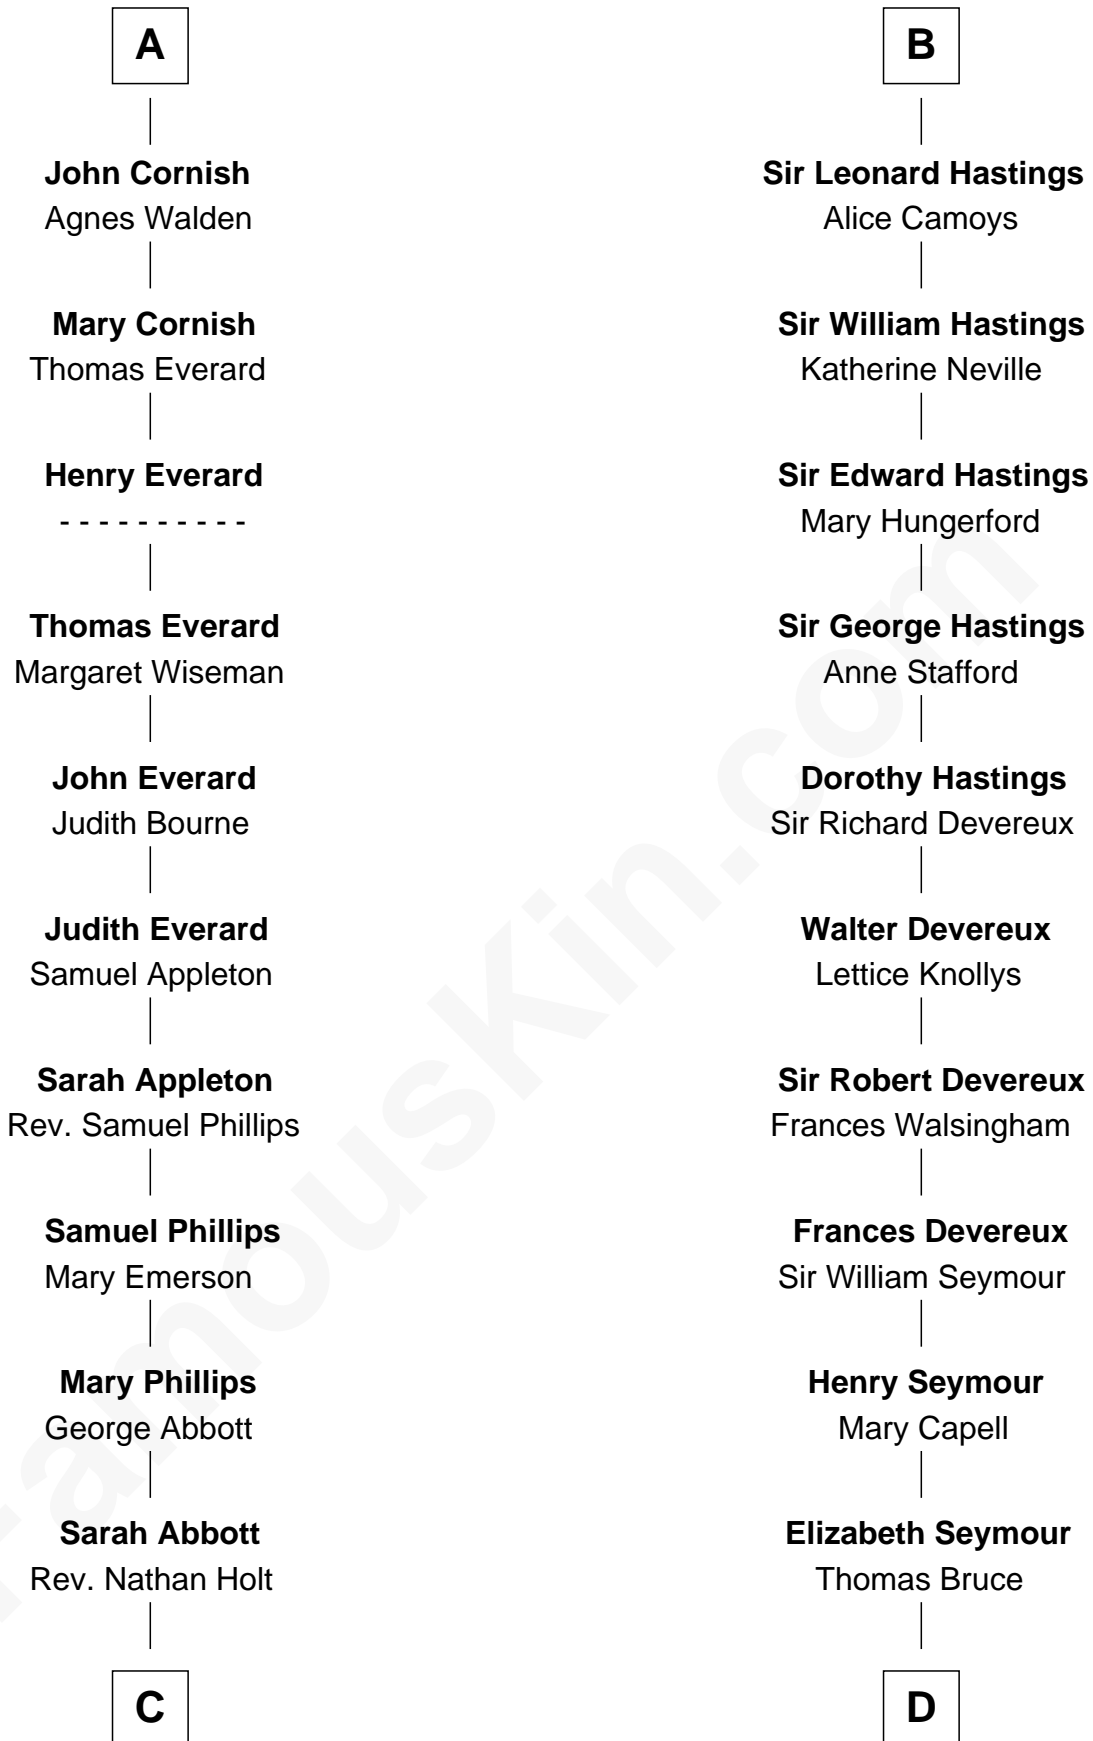

FamousKin.com Relationship Chart of

Robert Frost

Poet and Playwright

20th cousin 1 time removed of

Lt. Gen. James Brudenell

Leader of the "Charge of the Light Brigade"

C

Sarah Holt
William Frost