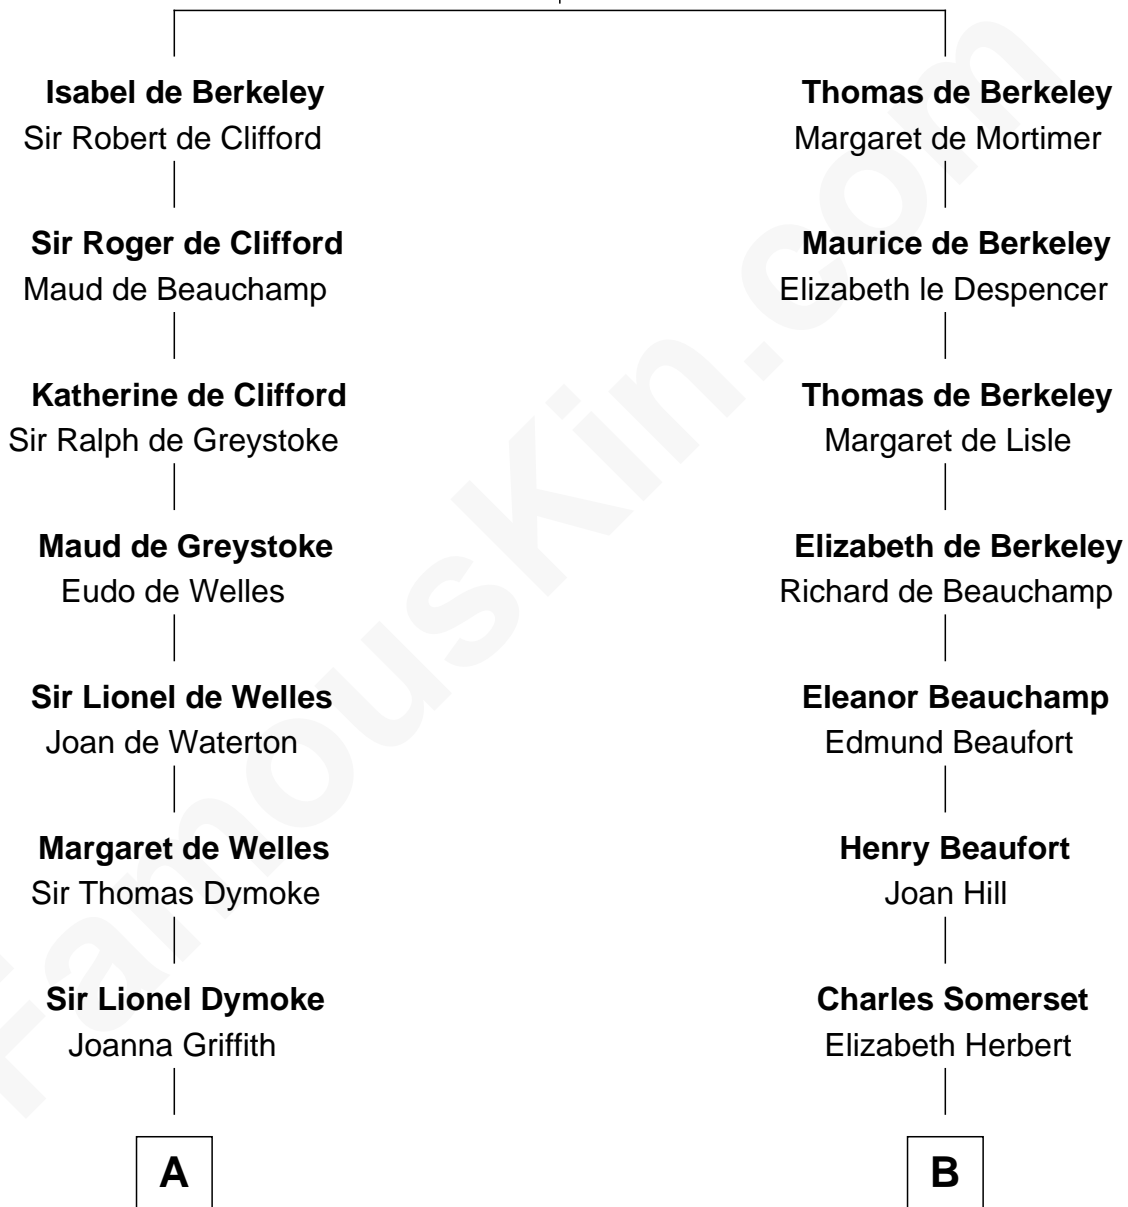

FamousKin.com

Relationship Chart of

Robert Frost

Poet and Playwright

17th cousin 2 times removed of

Lt. Gen. James Brudenell

Leader of the "Charge of the Light Brigade"

Sir Maurice de Berkeley

Eve la Zouche

C

|
William Prescott Frost

Judith Colcord

|
William Prescott Frost

Isabella Moodie

|
Robert Frost

Poet and Playwright