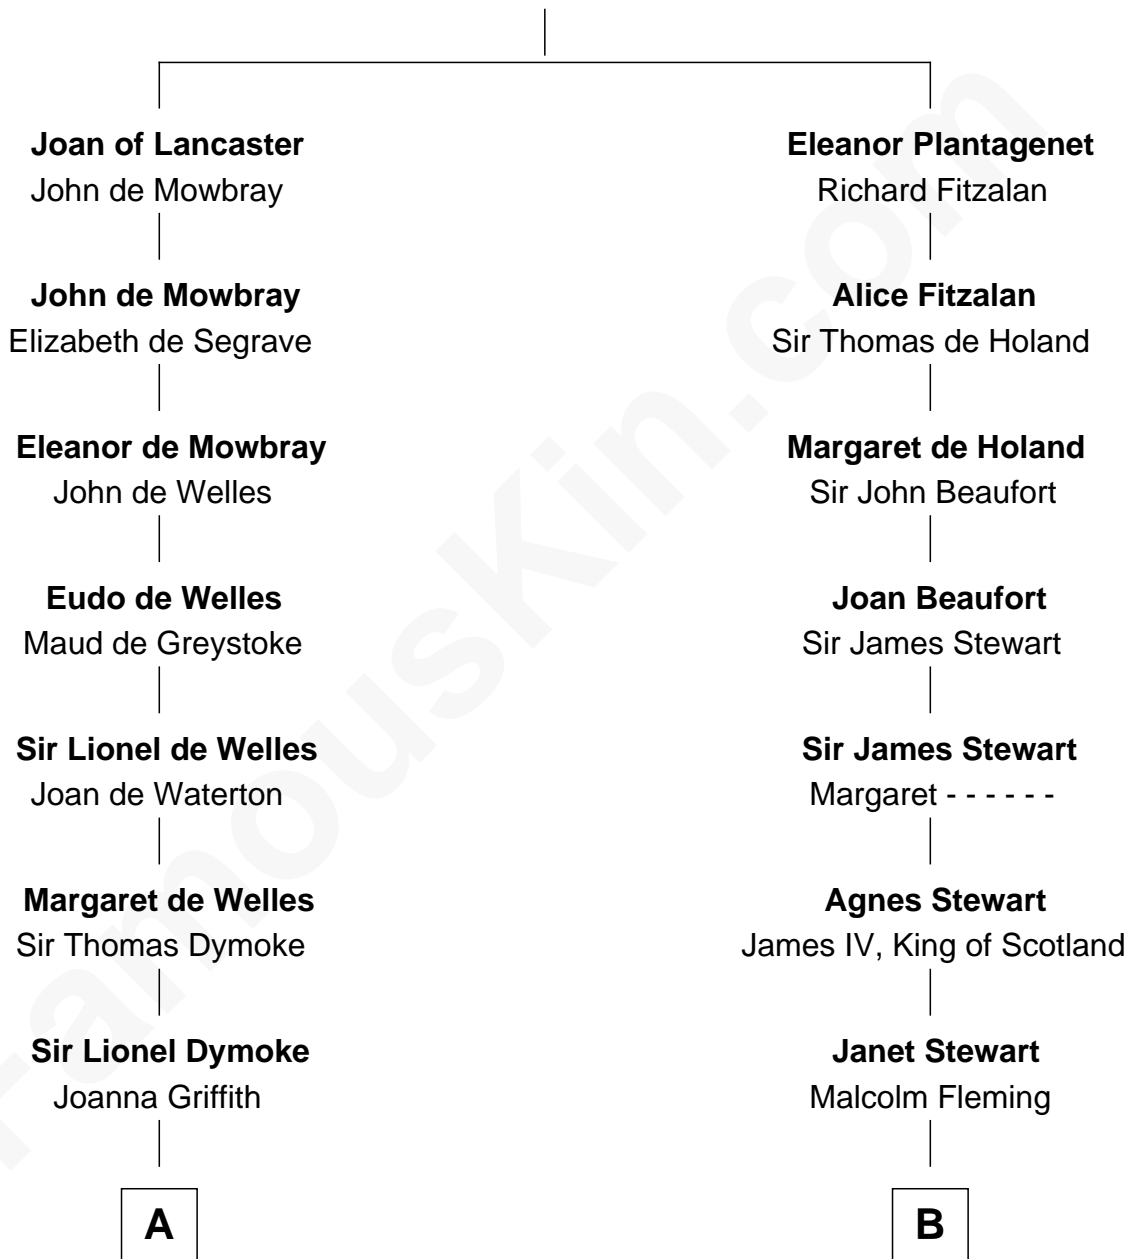

FamousKin.com Relationship Chart of

Robert Frost

Poet and Playwright

19th cousin 2 times removed of

Hugh Grant

Movie Actor

Henry Plantagenet

Maud de Chaworth

C

William Prescott Frost

Judith Colcord

William Prescott Frost

Isabella Moodie

Robert Frost

Poet and Playwright

D