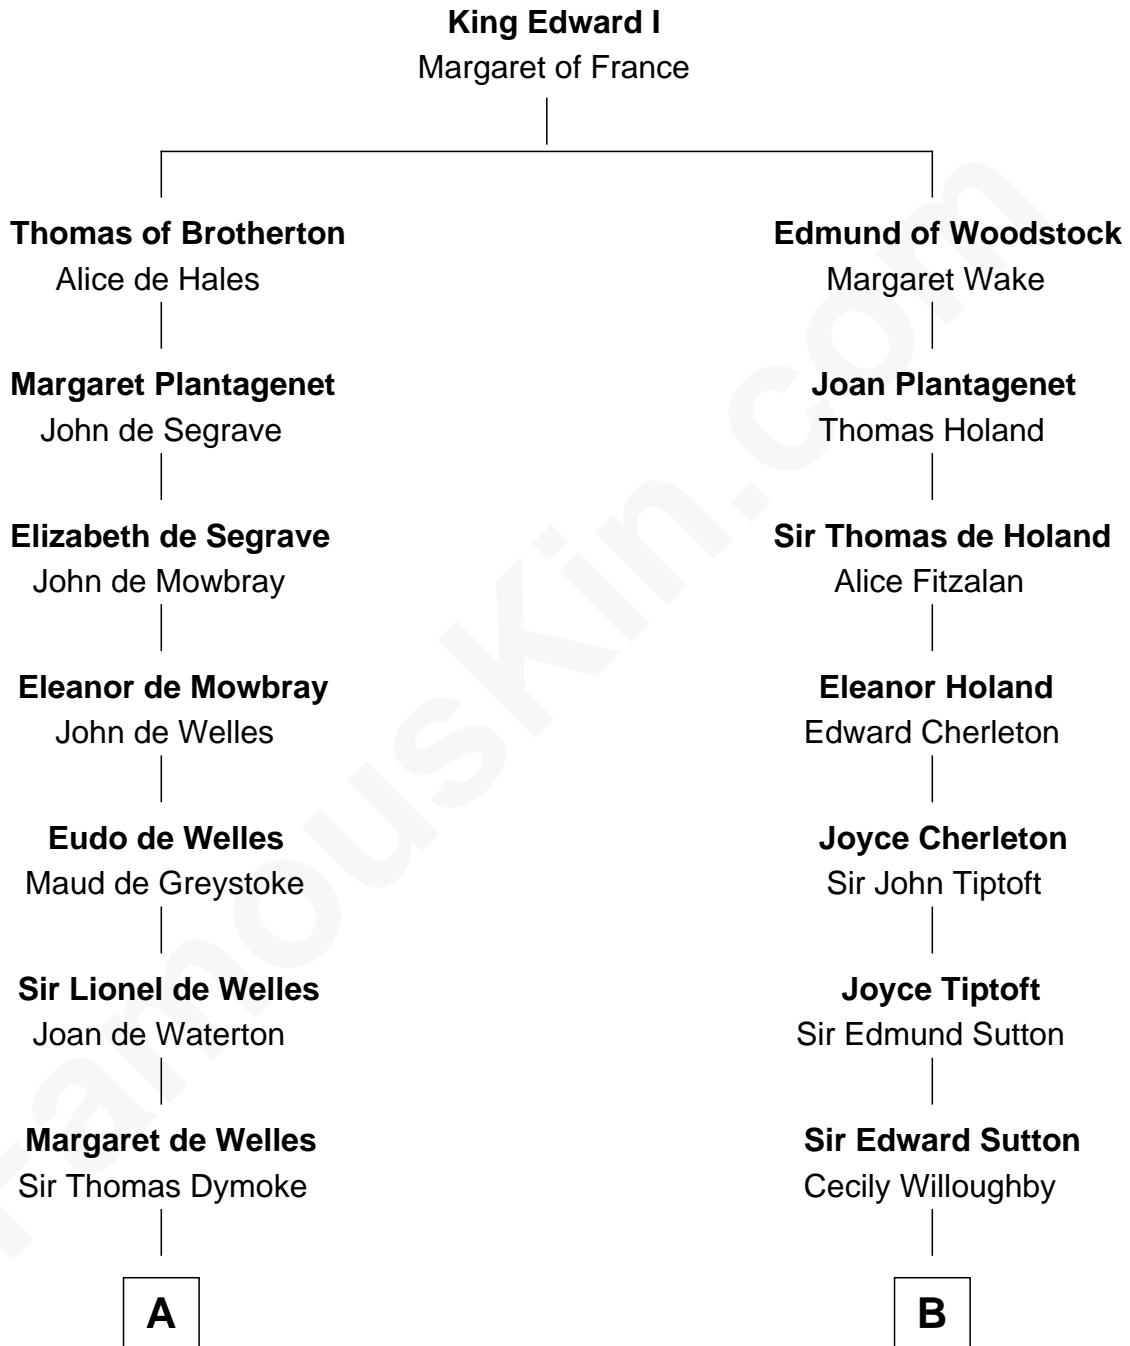

FamousKin.com Relationship Chart of

Robert Frost

Poet and Playwright

20th cousin 1 time removed of

George Hamilton

TV and Movie Actor

C

Samuel Abbott Frost