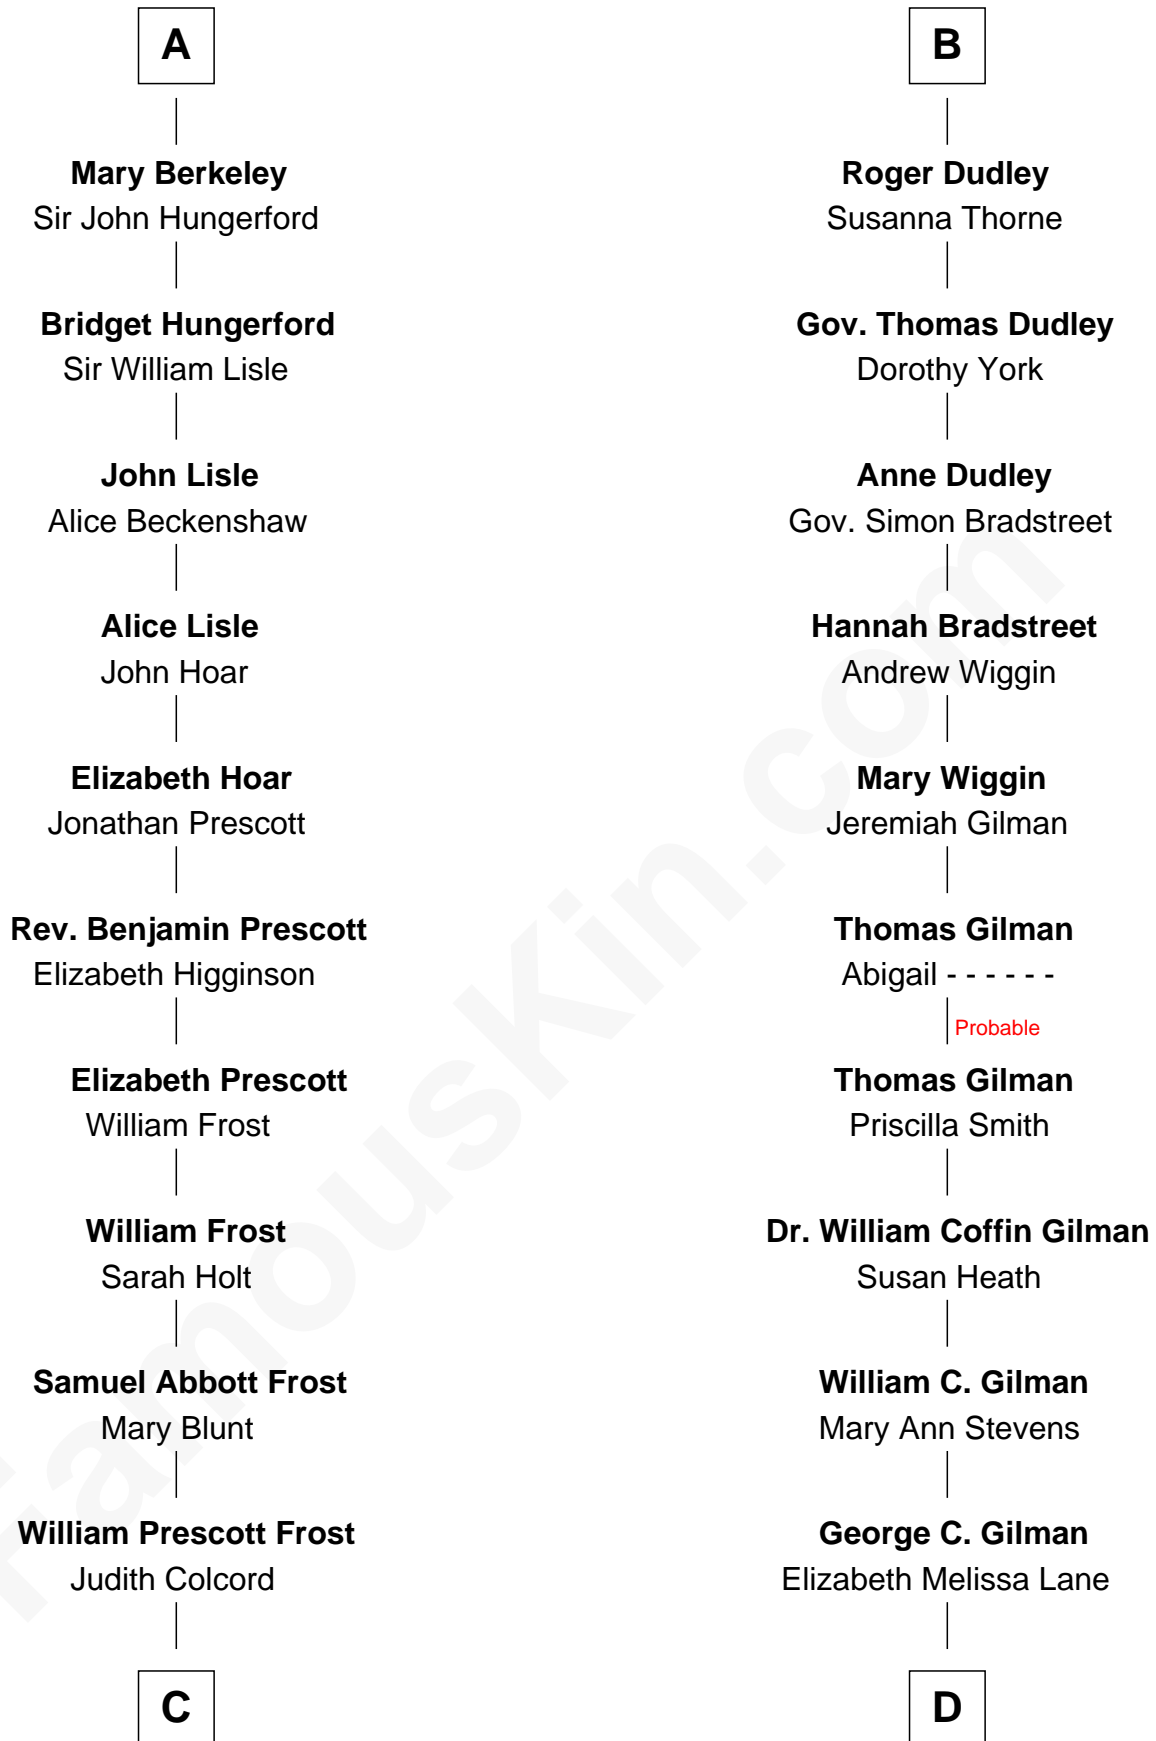

FamousKin.com Relationship Chart of

Robert Frost

Poet and Playwright

18th cousin 1 time removed of

George Hamilton

TV and Movie Actor

Richard Fitzalan
Eleanor Plantagenet

C

William Prescott Frost

Isabella Moodie

Robert Frost

Poet and Playwright

D

Lillian C. Gilman

Harry Fuller Hamilton

George William Hamilton