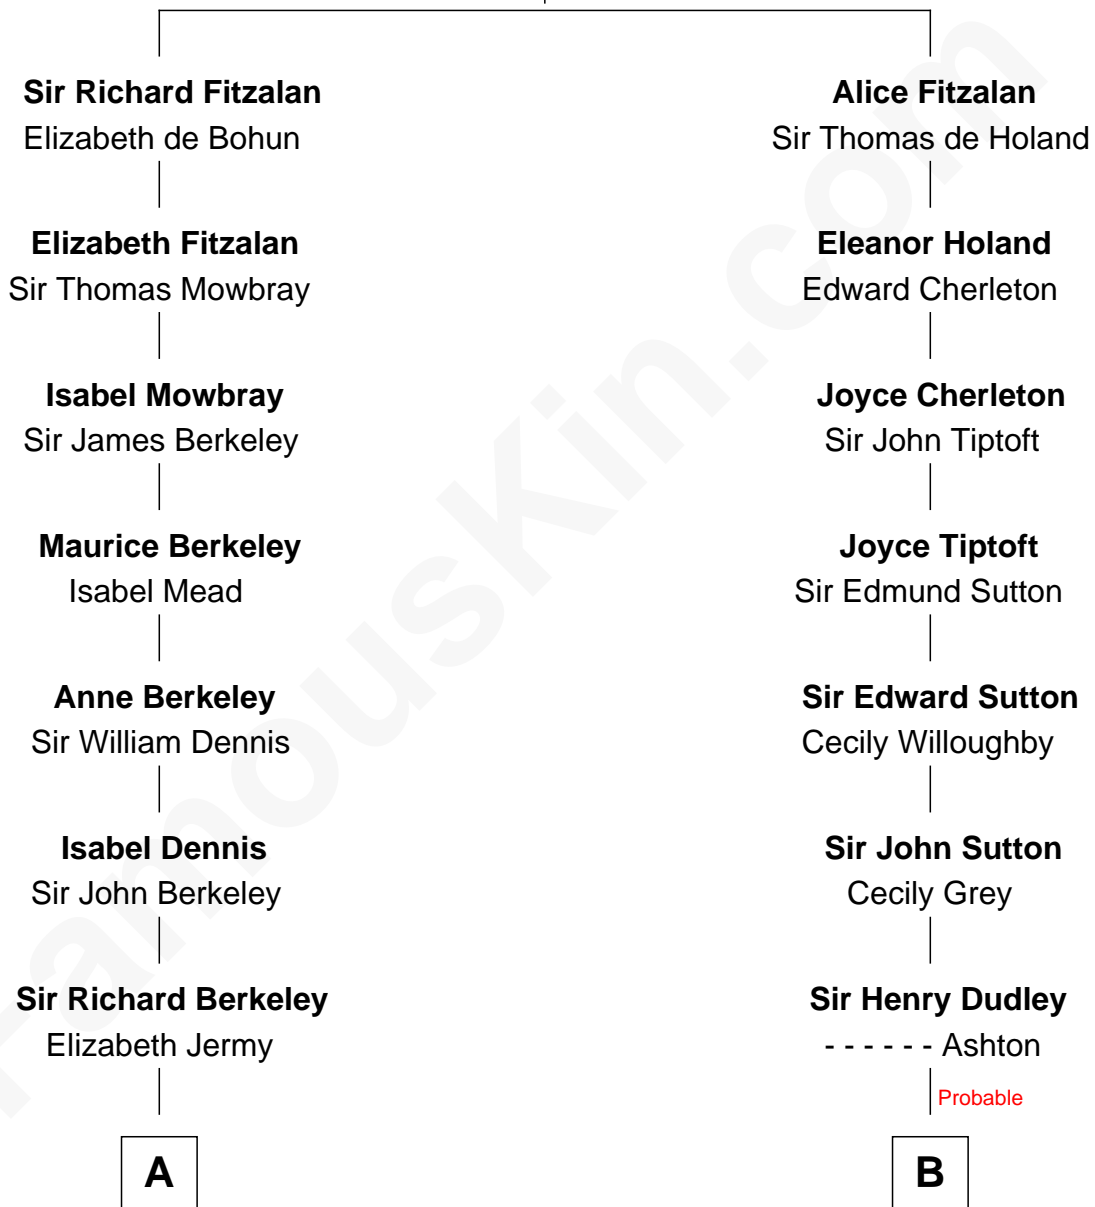

FamousKin.com Relationship Chart of

Robert Frost

Poet and Playwright

18th cousin 1 time removed of

George Hamilton

TV and Movie Actor

Richard Fitzalan
Eleanor Plantagenet

C

William Prescott Frost

Isabella Moodie

Robert Frost

Poet and Playwright

D

Lillian C. Gilman

Harry Fuller Hamilton

George William Hamilton