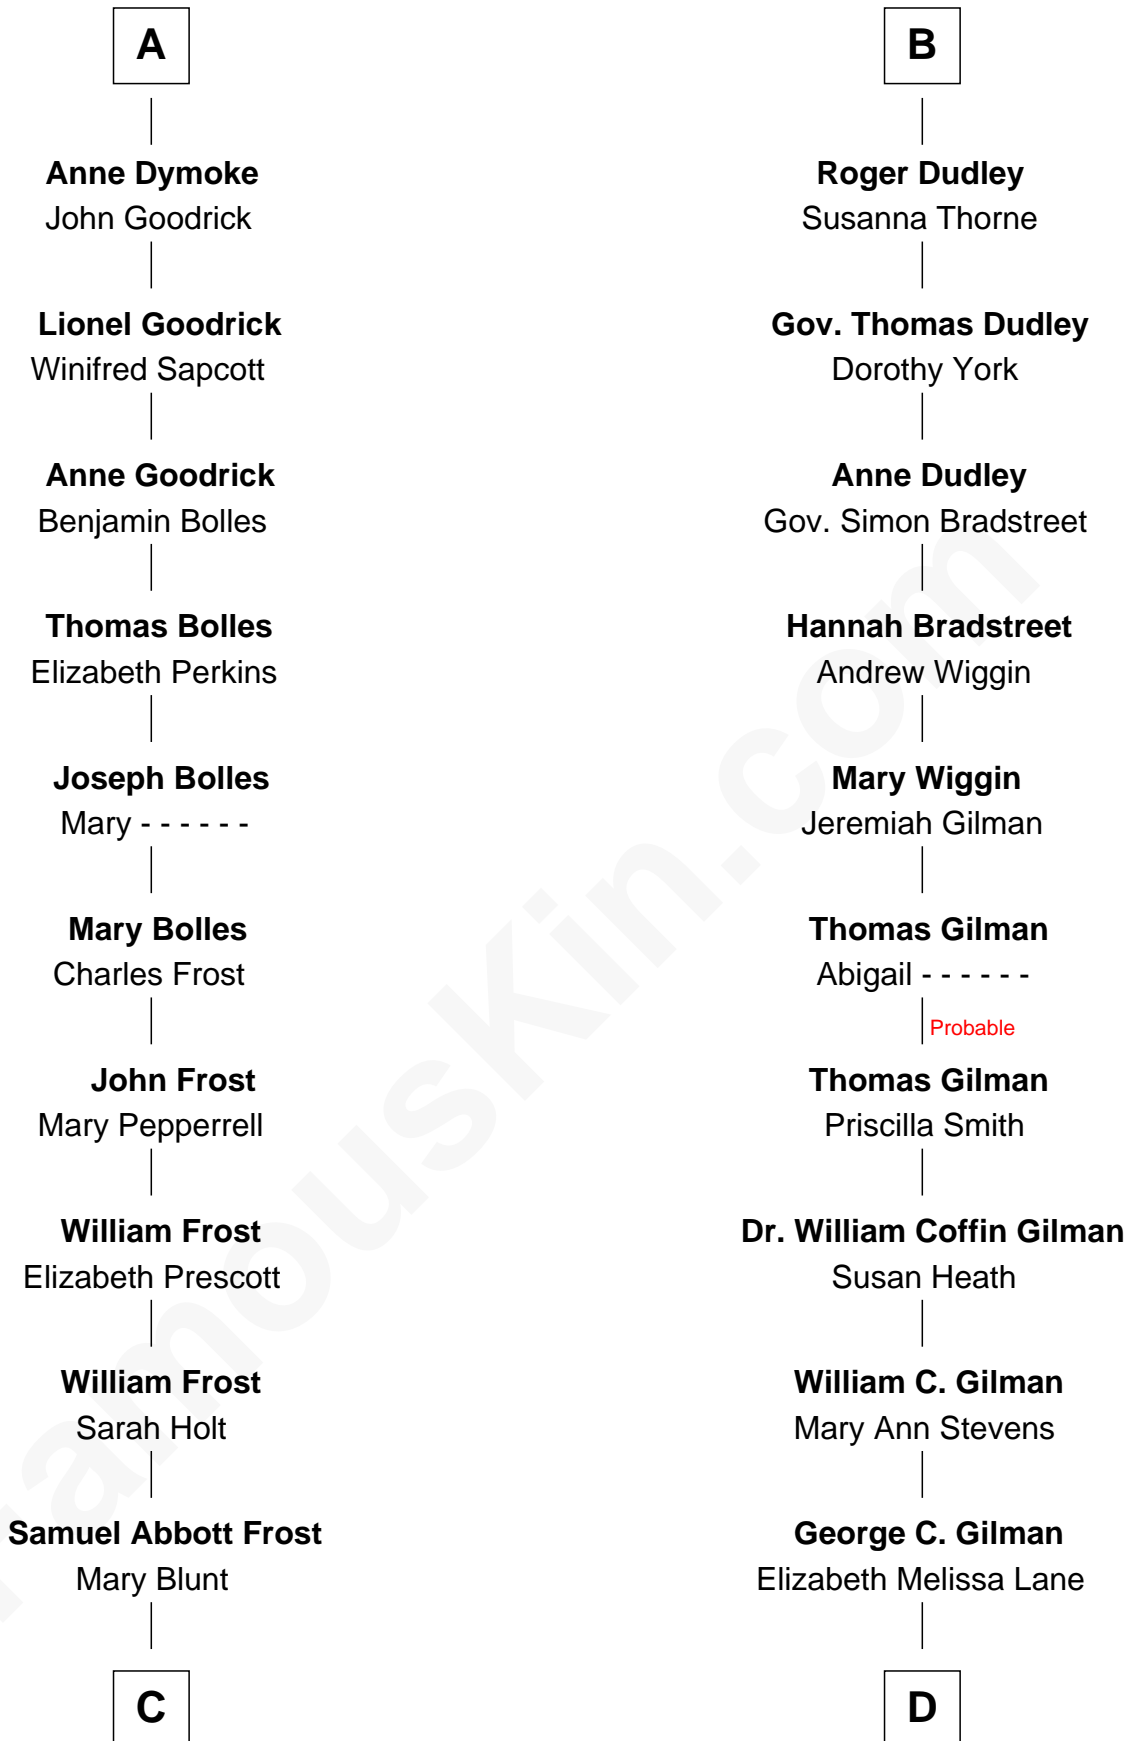

# FamousKin.com Relationship Chart of

**Robert Frost**

*Poet and Playwright*

19th cousin of

**George Hamilton**

*TV and Movie Actor*

**Sir Maurice de Berkeley**

Eve la Zouche

FamousKin.com