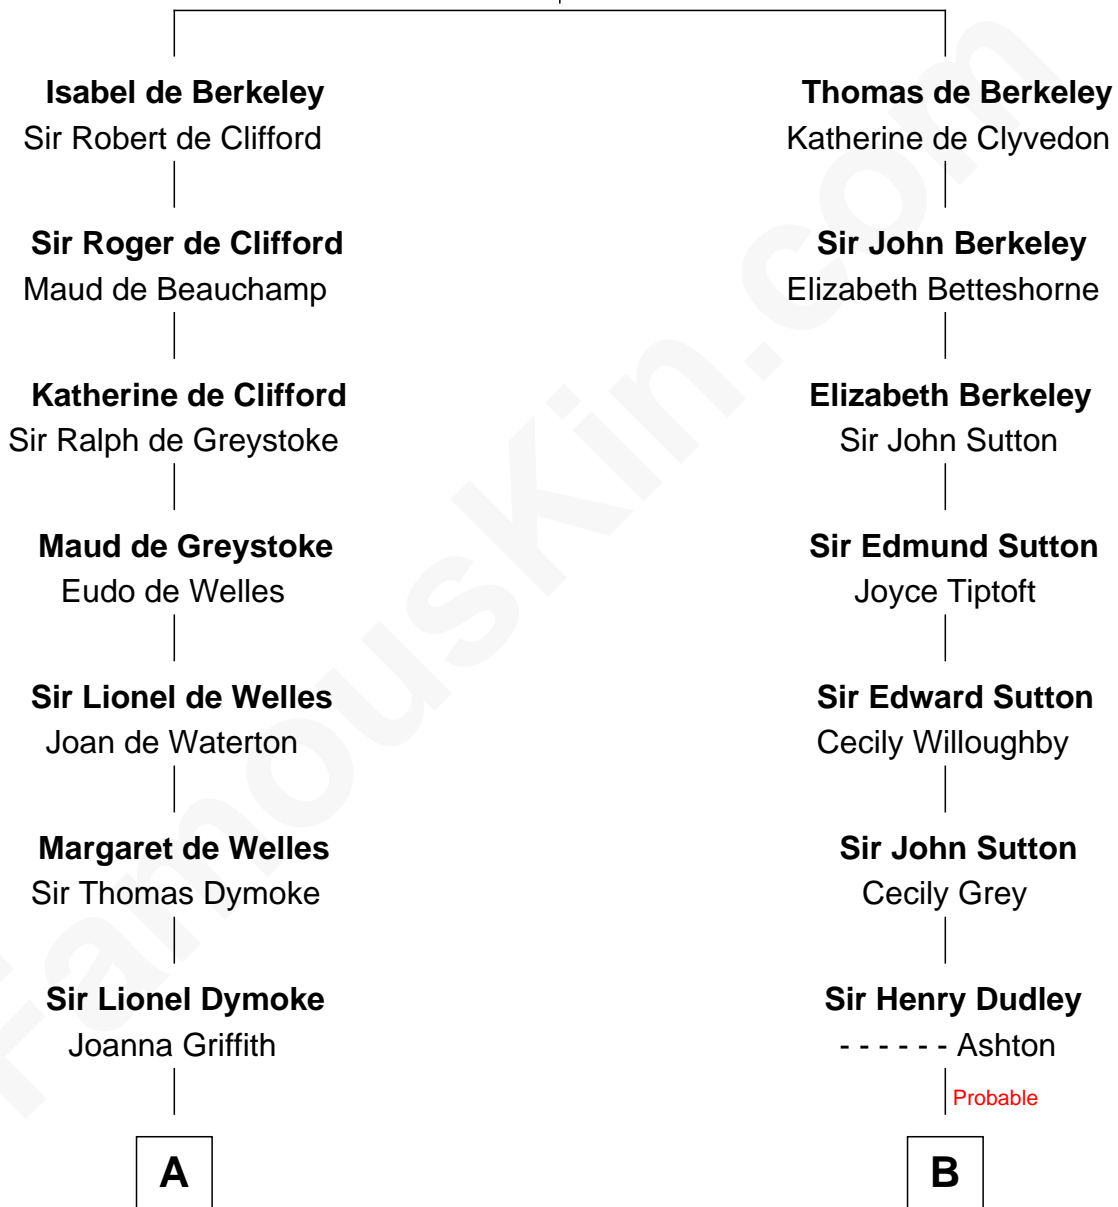

# FamousKin.com Relationship Chart of

**Robert Frost**

*Poet and Playwright*

19th cousin of

**George Hamilton**

*TV and Movie Actor*

**Sir Maurice de Berkeley**

Eve la Zouche

FamousKin.com