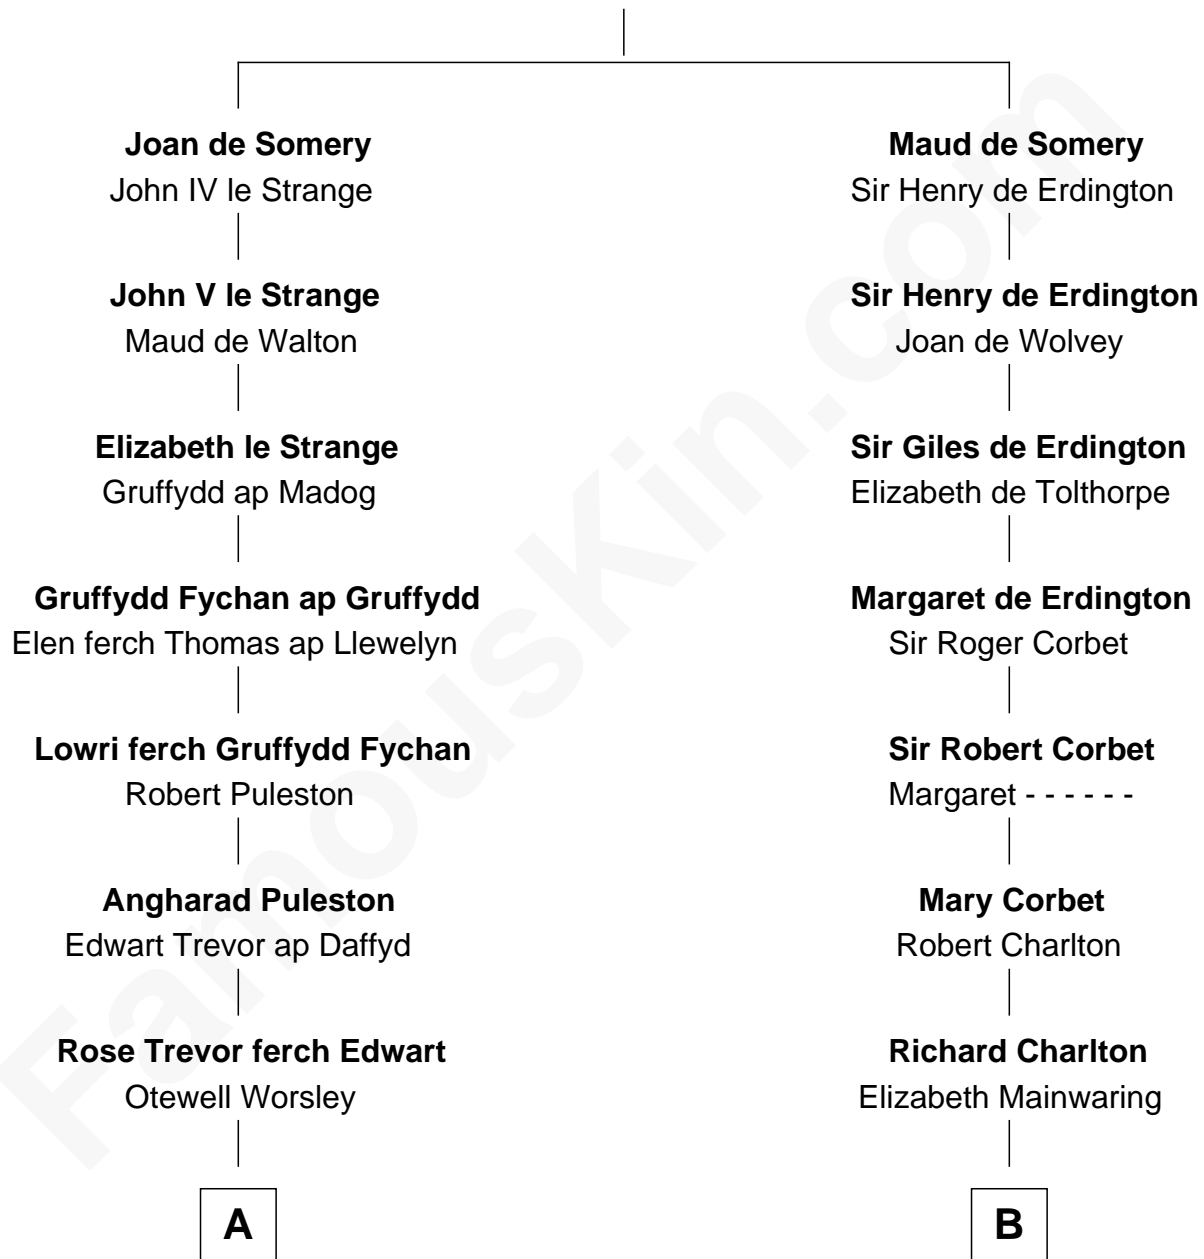

FamousKin.com Relationship Chart of

Robert Frost

Poet and Playwright

20th cousin of

Dick Clark

Radio and TV Host

Sir Roger de Somery

Nichole d'Aubenev

C

Samuel Abbott Frost

Mary Blunt

William Prescott Frost

Judith Colcord

William Prescott Frost

Isabella Moodie

Robert Frost

Poet and Playwright

D

George Barnard

Jane Sophia Fuller

Charles Fuller Barnard

Anna May Aldridge

Julia Fuller Barnard

Richard Augustus Clark