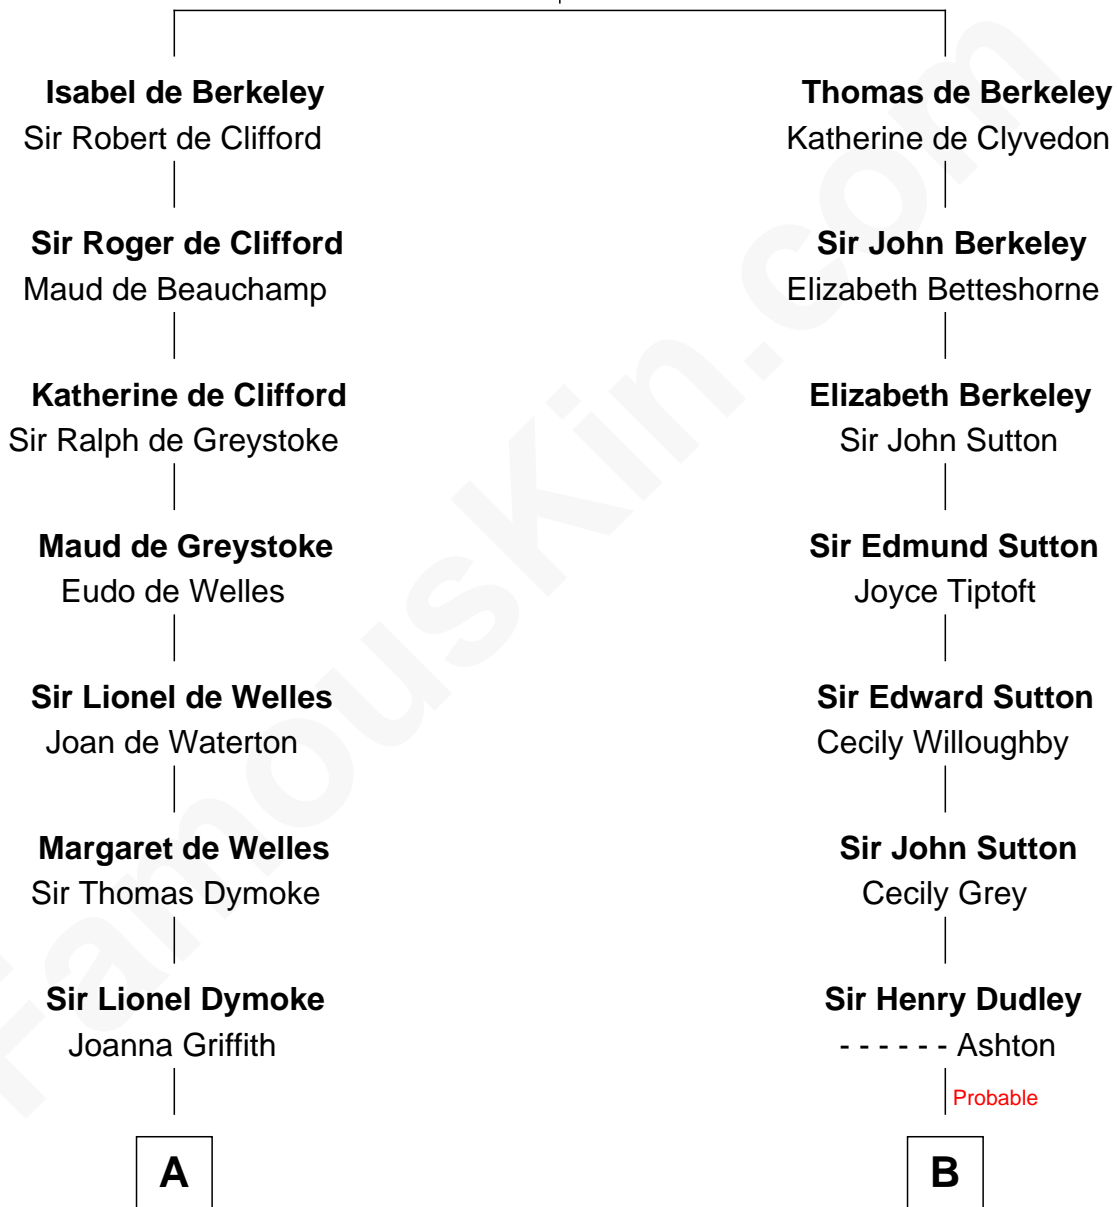

# FamousKin.com Relationship Chart of

**Robert Frost**

*Poet and Playwright*

18th cousin 1 time removed of

**Dick Clark**

*Radio and TV Host*

**Sir Maurice de Berkeley**

Eve la Zouche

FamousKin.com