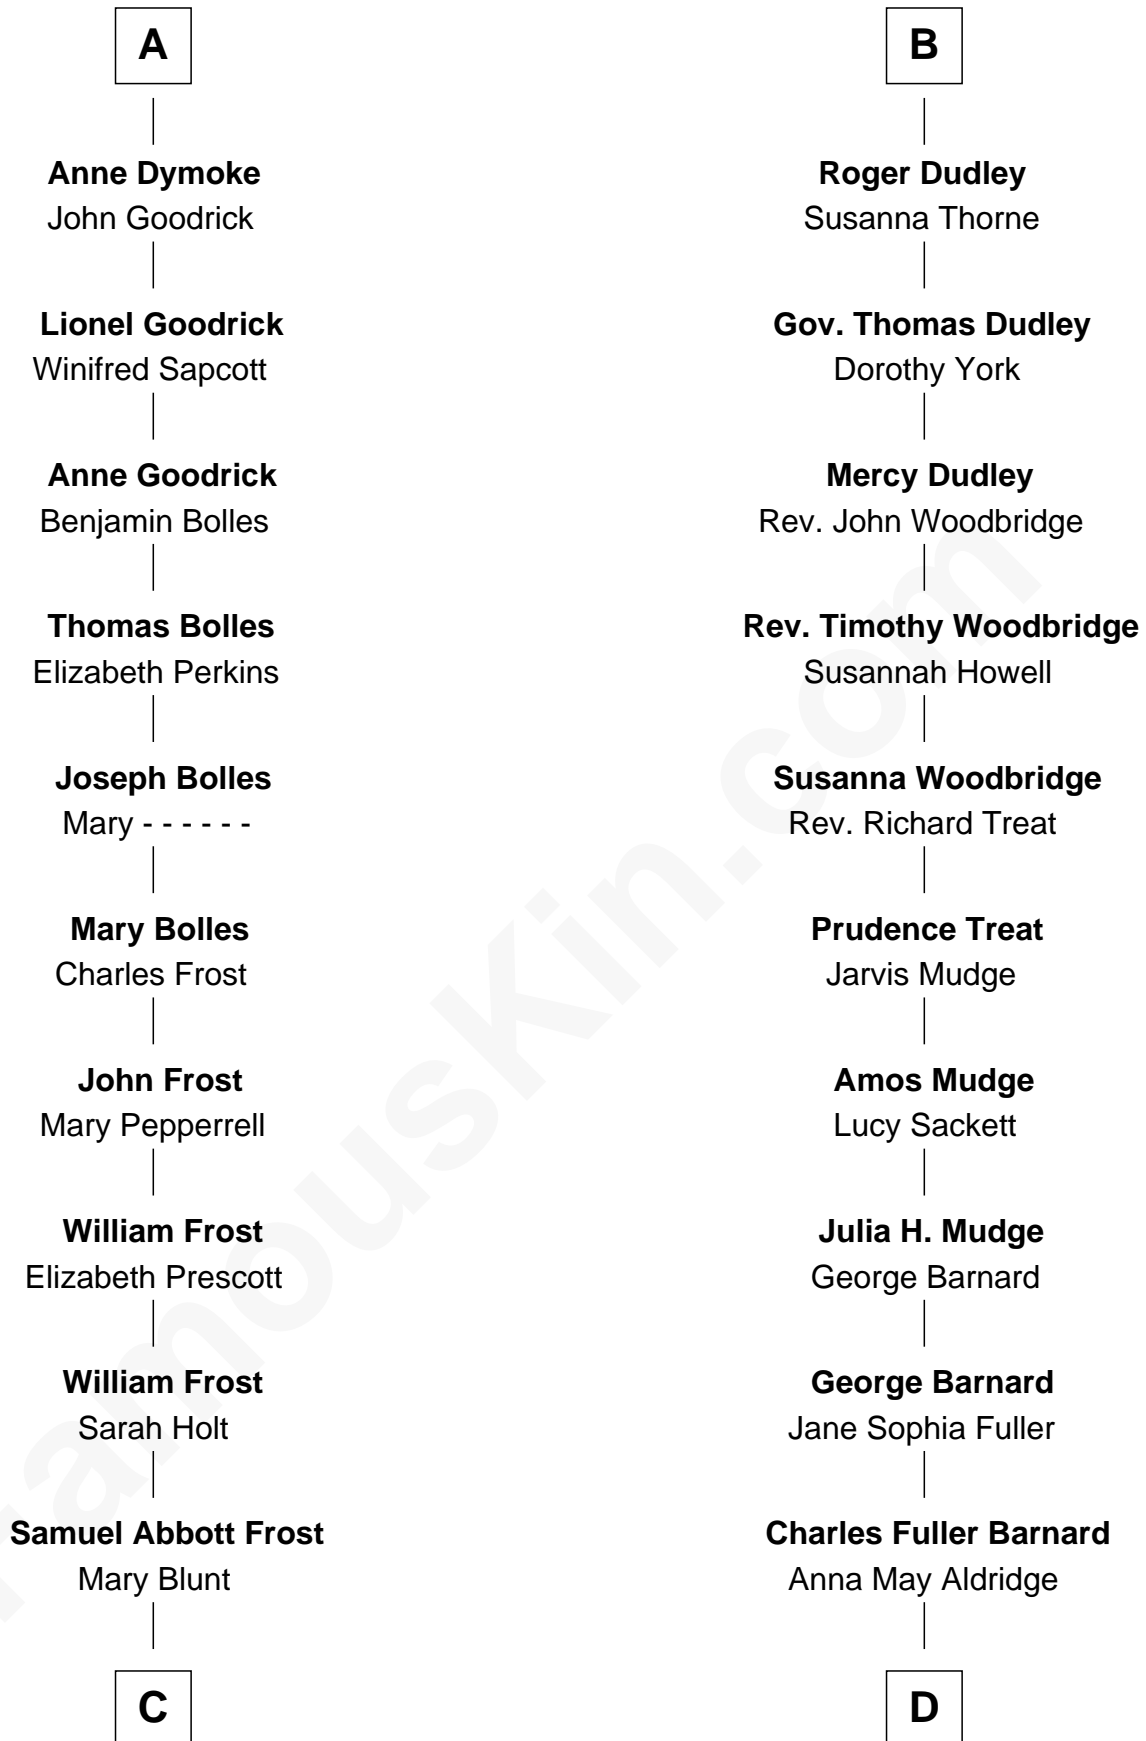

# FamousKin.com Relationship Chart of

**Robert Frost**

*Poet and Playwright*

18th cousin 1 time removed of

**Dick Clark**

*Radio and TV Host*

**Sir Maurice de Berkeley**

Eve la Zouche

FamousKin.com