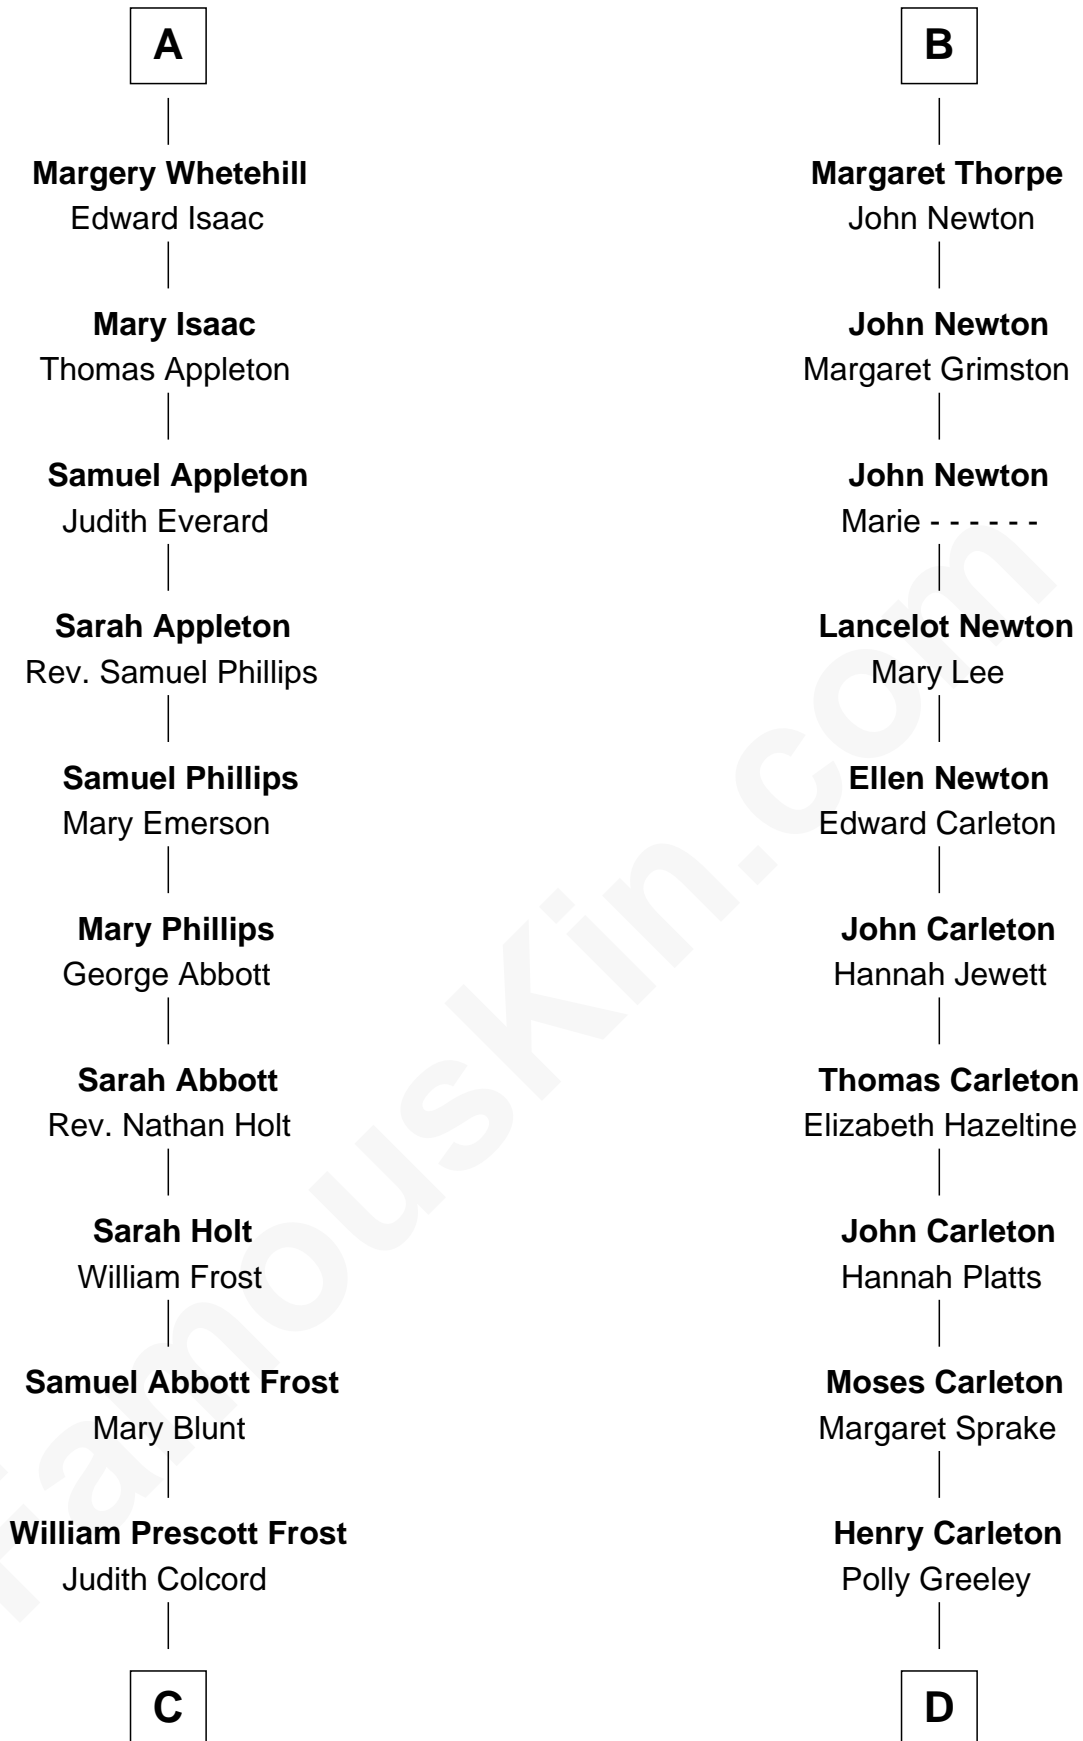

FamousKin.com Relationship Chart of

Robert Frost

Poet and Playwright

18th cousin of

Charles A. Pillsbury

Co-Founder of C.A. Pillsbury Co.

C

William Prescott Frost