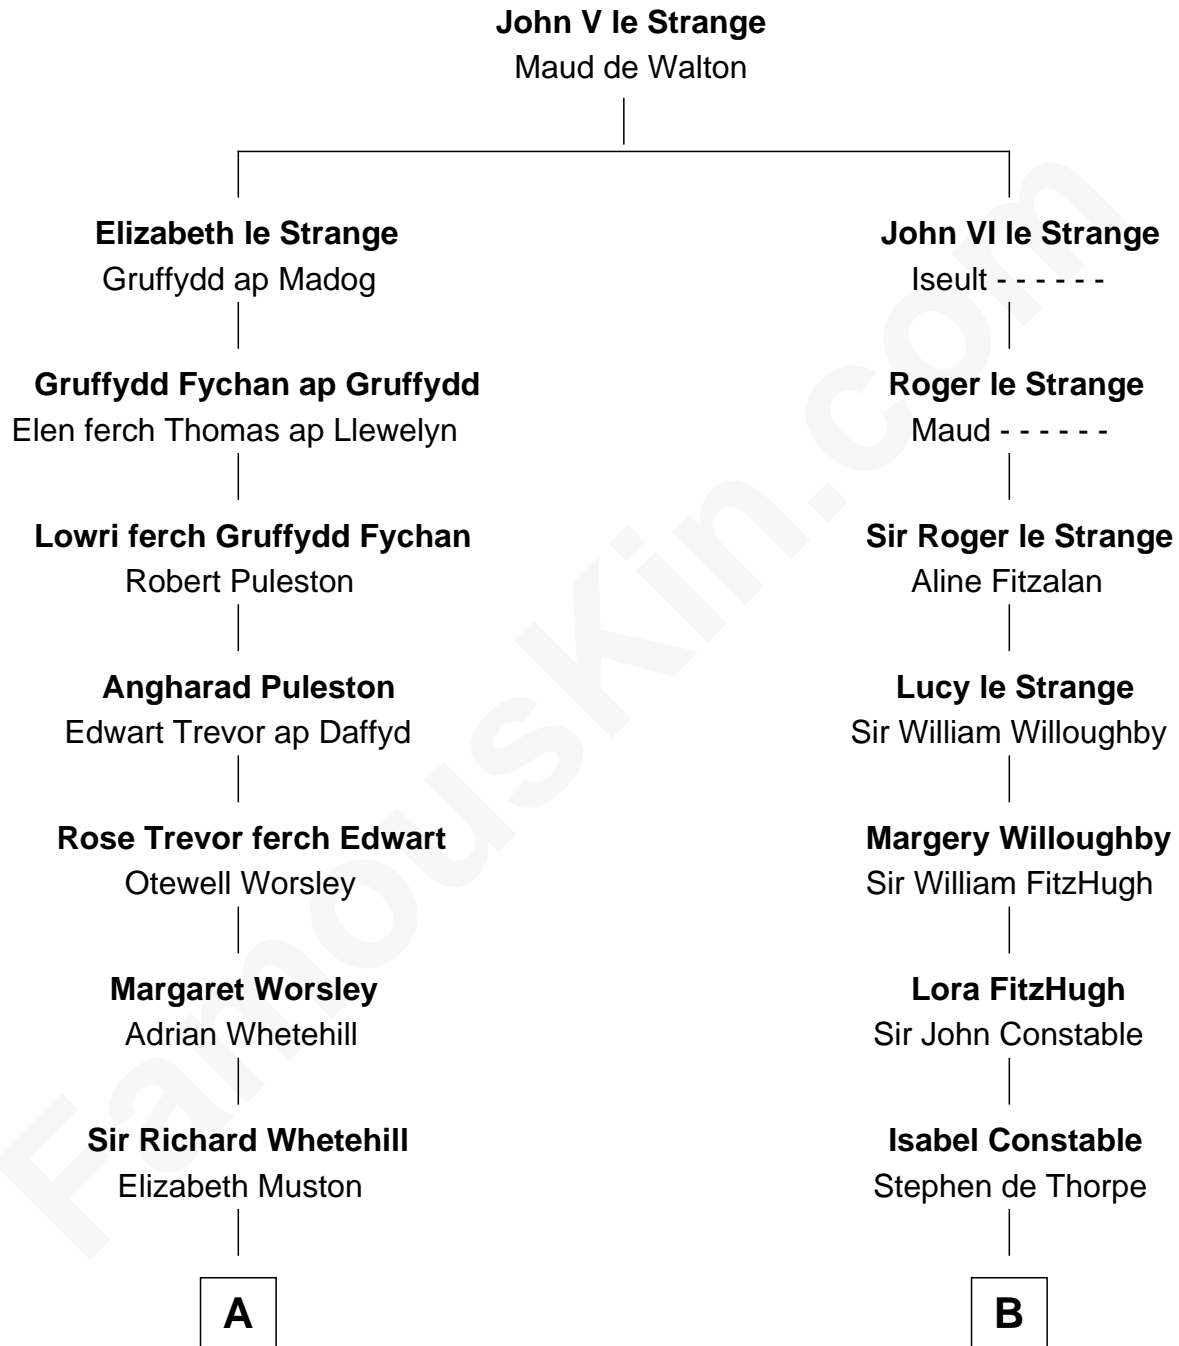

FamousKin.com Relationship Chart of

Robert Frost

Poet and Playwright

18th cousin of

Charles A. Pillsbury

Co-Founder of C.A. Pillsbury Co.

C

William Prescott Frost