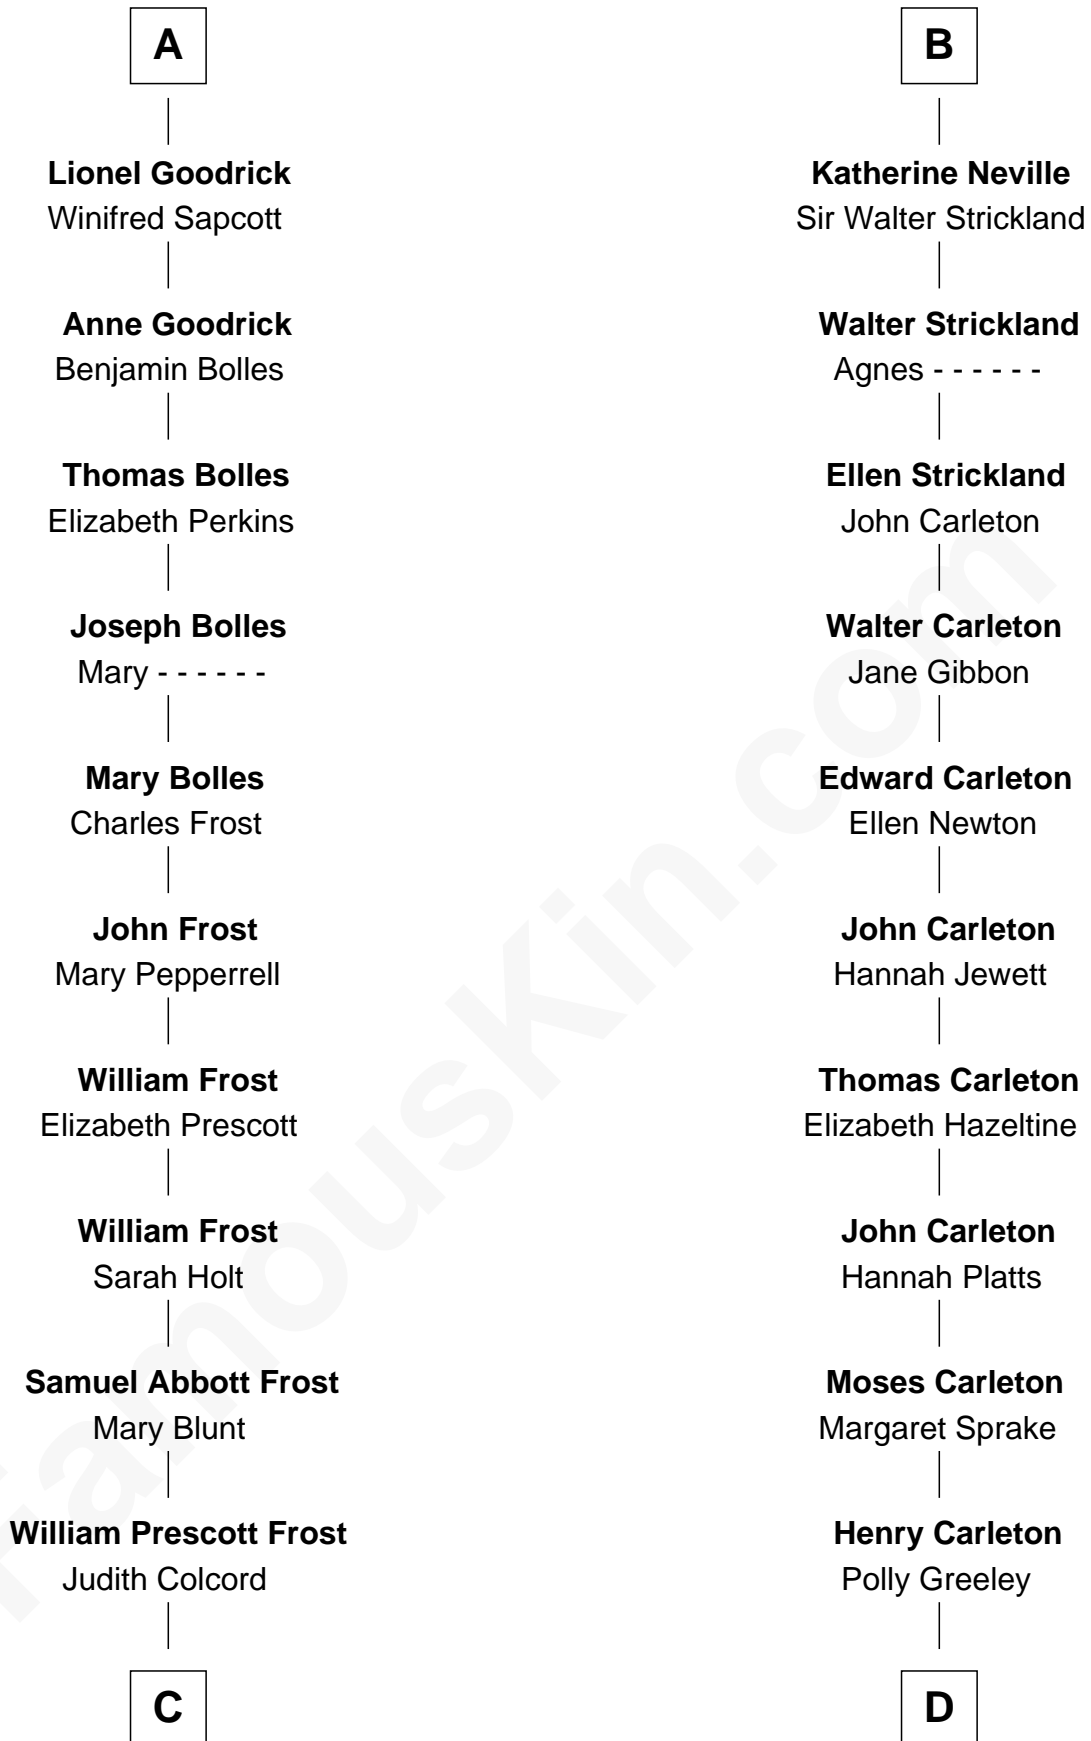

FamousKin.com Relationship Chart of

Robert Frost

Poet and Playwright

18th cousin of

Charles A. Pillsbury

Co-Founder of C.A. Pillsbury Co.

C

William Prescott Frost