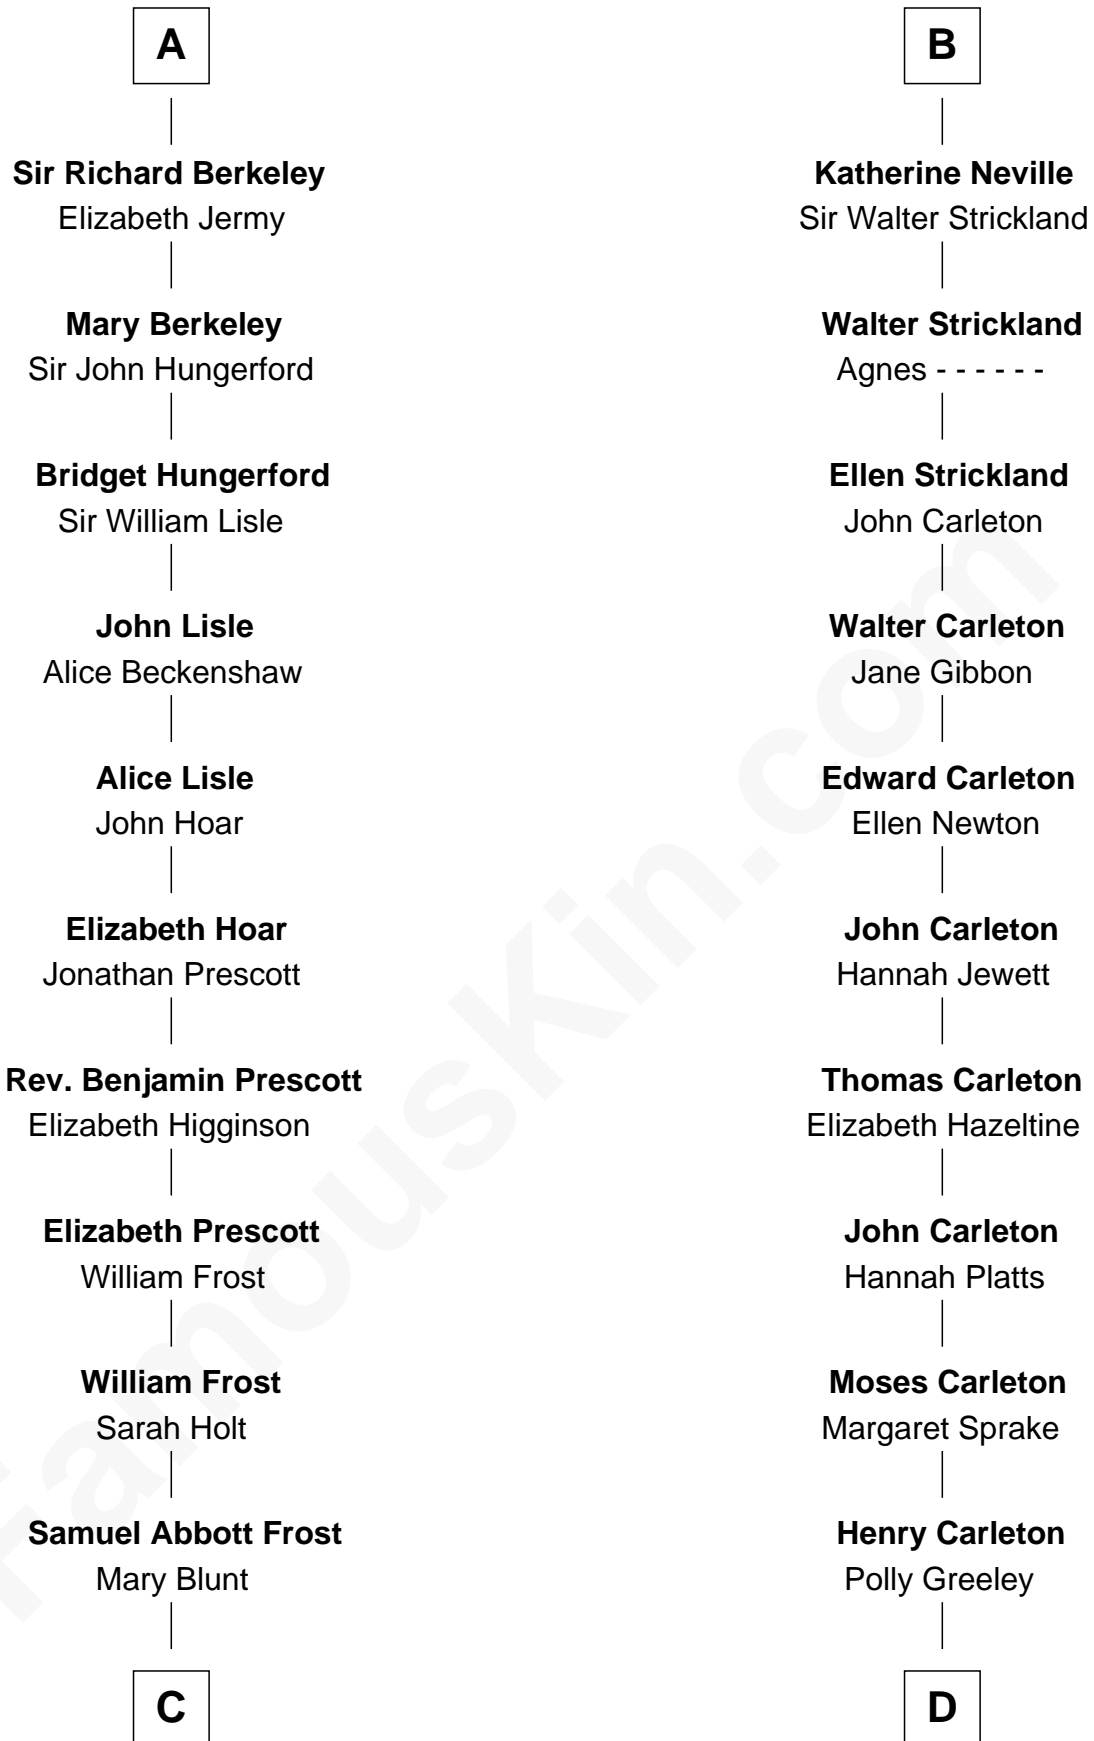

FamousKin.com Relationship Chart of

Robert Frost

Poet and Playwright

18th cousin 1 time removed of

Charles A. Pillsbury

Co-Founder of C.A. Pillsbury Co.

FamousKin.com