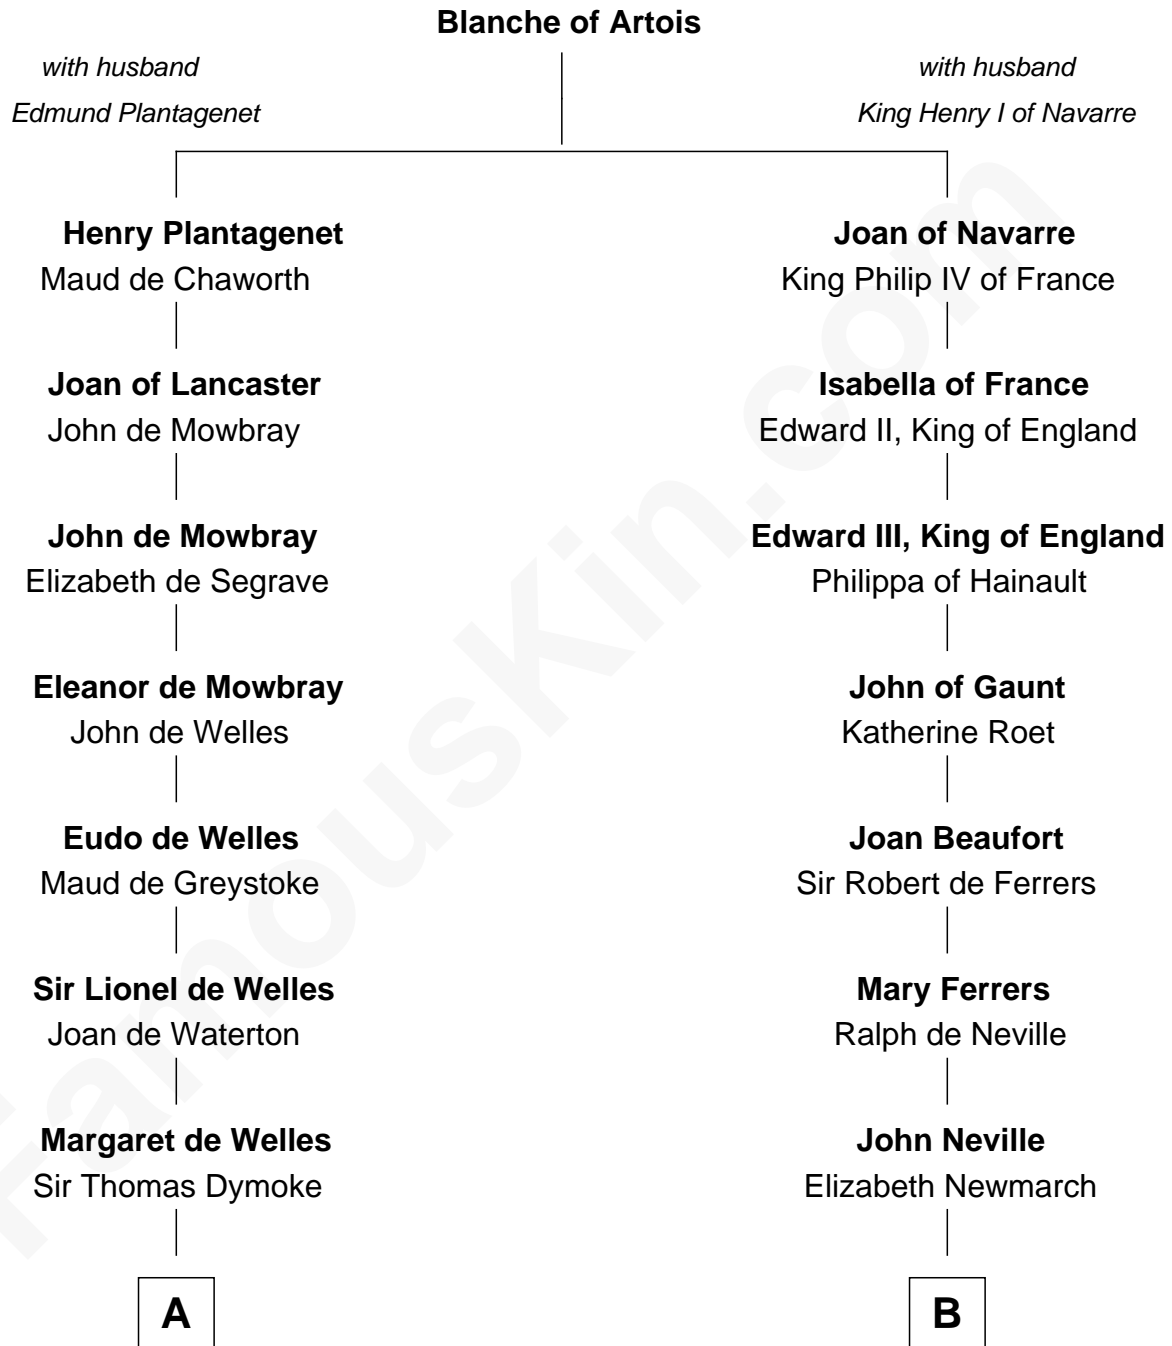

FamousKin.com Relationship Chart of

Robert Frost

Poet and Playwright

20th cousin 1 time removed of

Charles A. Pillsbury

Co-Founder of C.A. Pillsbury Co.

C

Samuel Abbott Frost