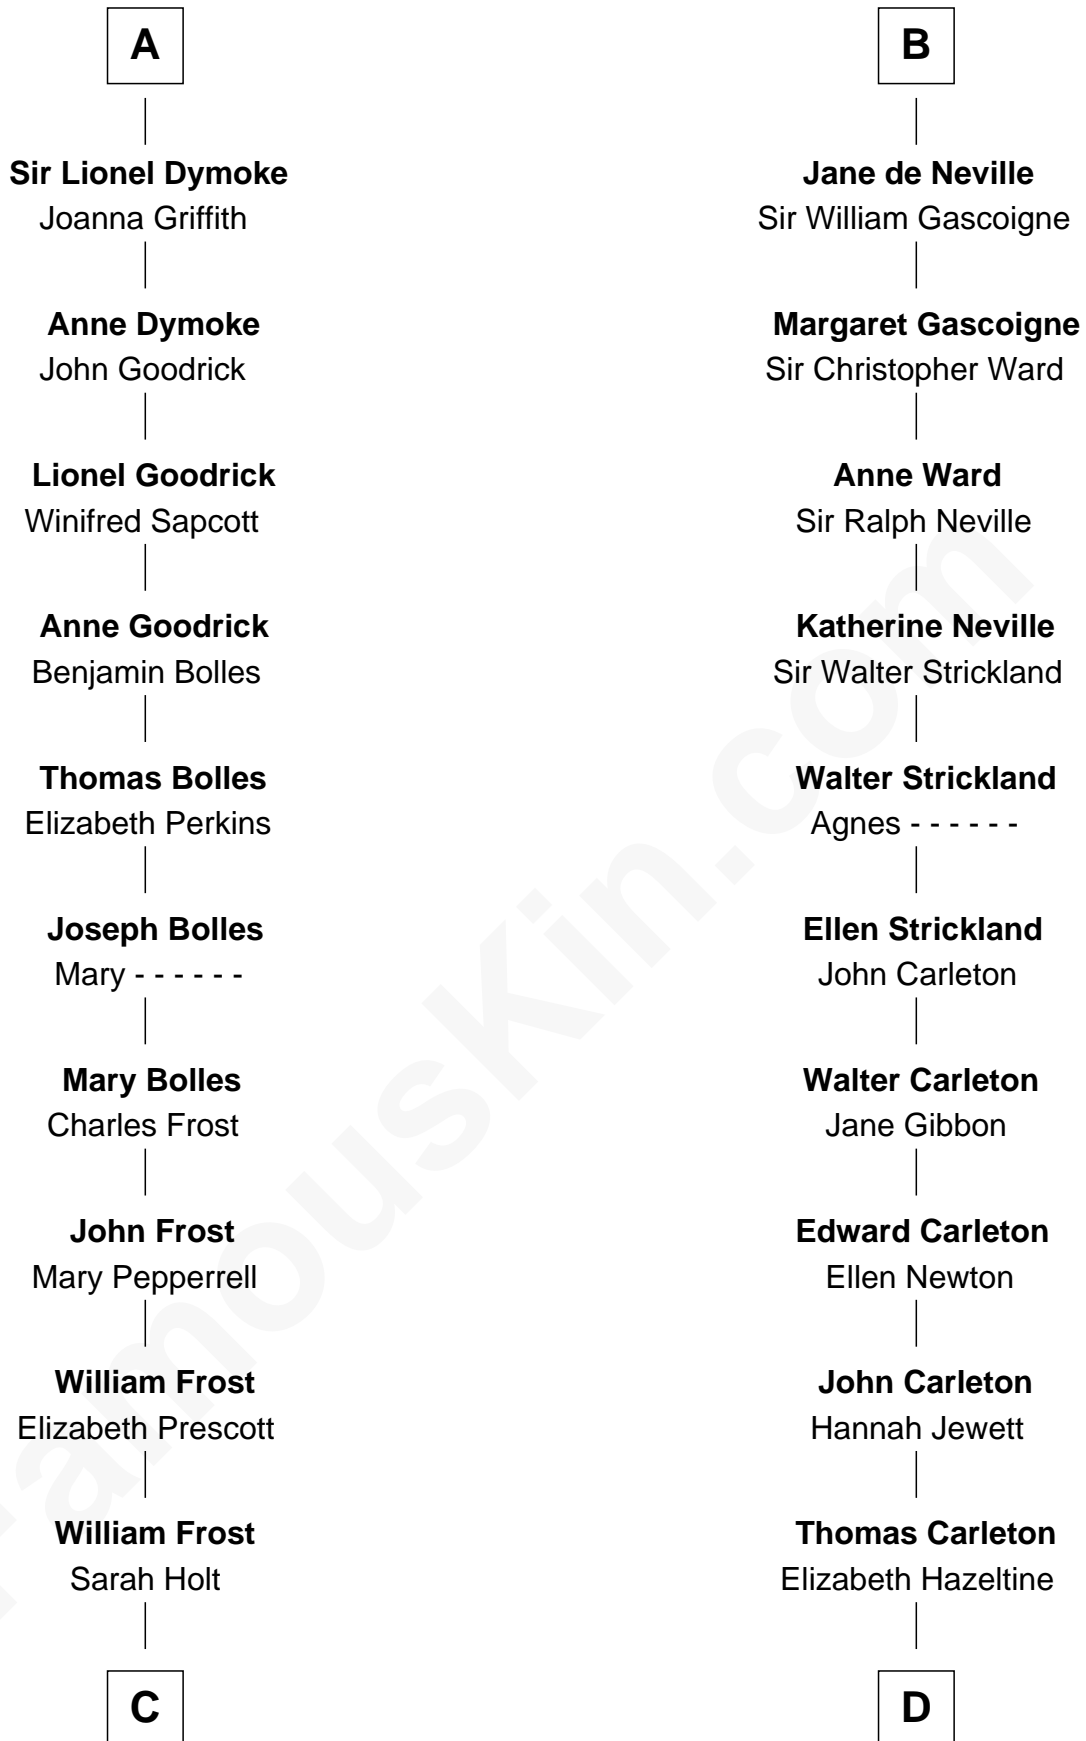

FamousKin.com Relationship Chart of

Robert Frost

Poet and Playwright

20th cousin 1 time removed of

Charles A. Pillsbury

Co-Founder of C.A. Pillsbury Co.

C

Samuel Abbott Frost

Mary Blunt

William Prescott Frost

Judith Colcord

William Prescott Frost

Isabella Moodie

Robert Frost

Poet and Playwright

D

John Carleton

Hannah Platts

Moses Carleton

Margaret Sprake

Henry Carleton

Polly Greeley

Margaret Sprague Carleton

George Alfred Pillsbury