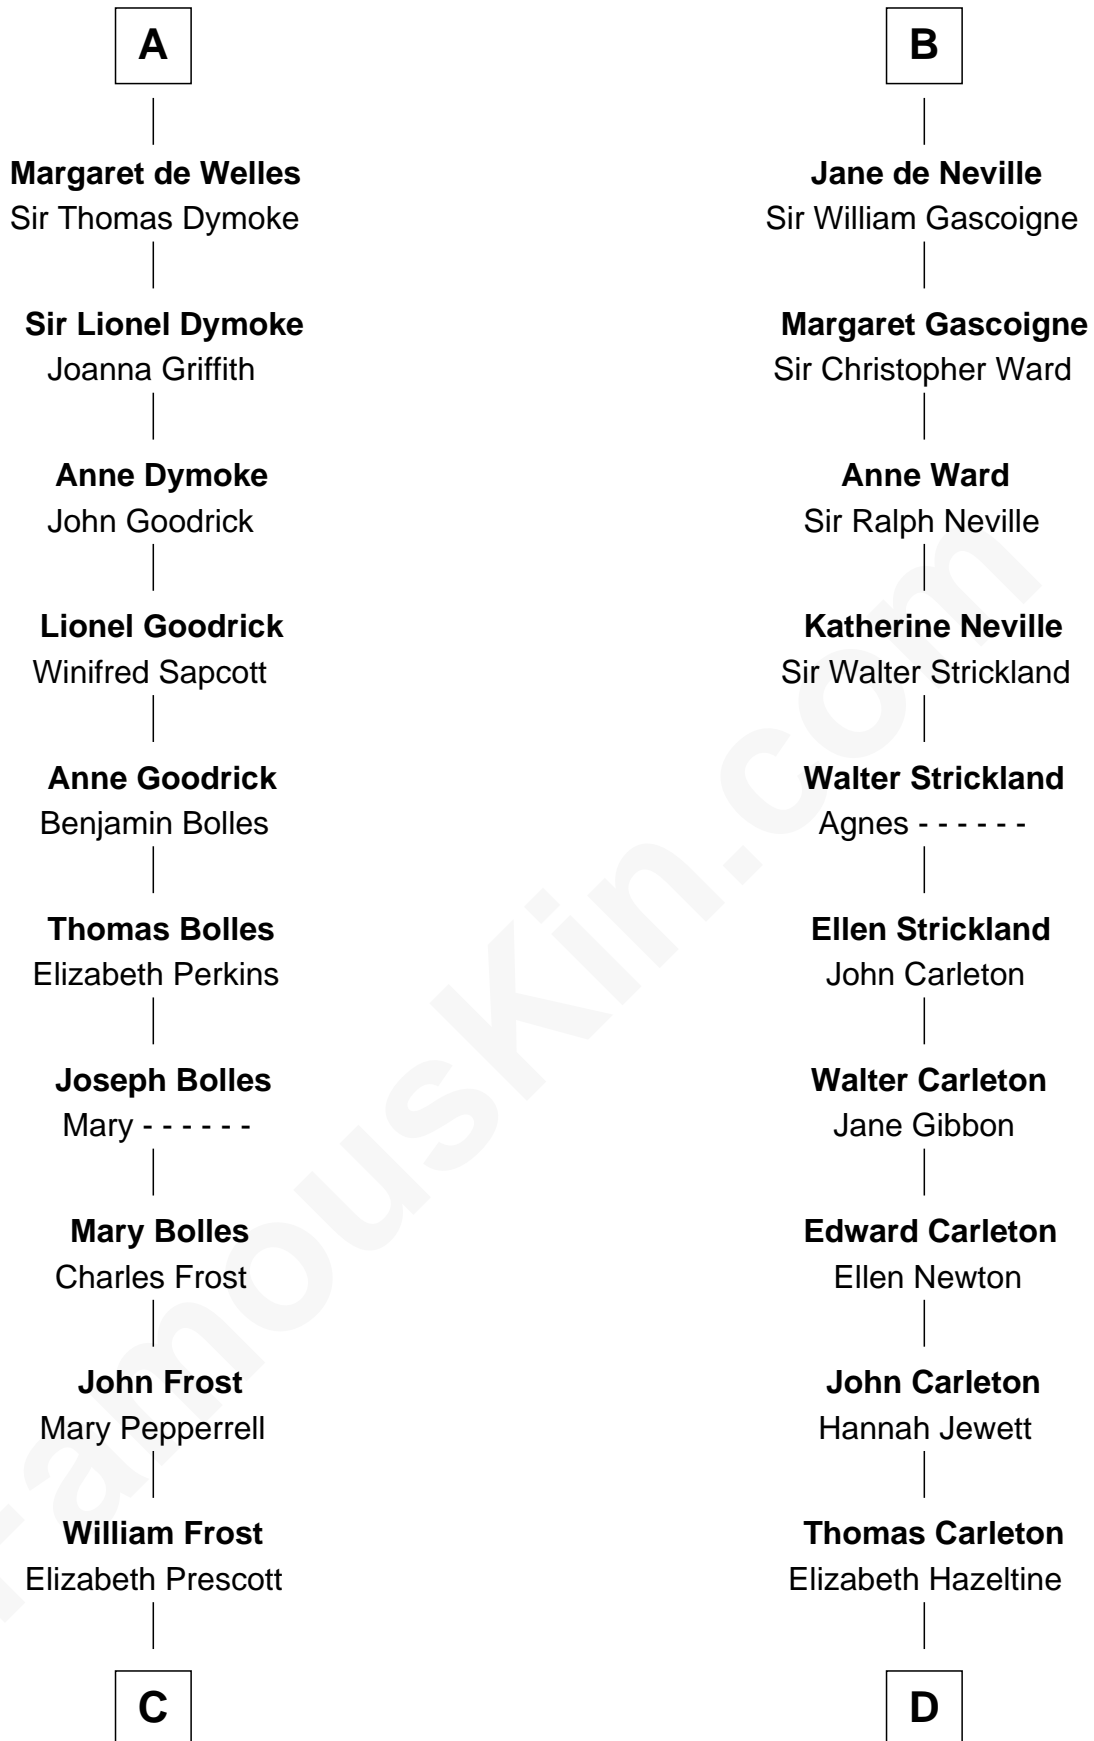

# FamousKin.com Relationship Chart of

**Robert Frost**

*Poet and Playwright*

21st cousin of

**Charles A. Pillsbury**

*Co-Founder of C.A. Pillsbury Co.*

**C**

**William Frost**  
Sarah Holt

**Samuel Abbott Frost**  
Mary Blunt

**William Prescott Frost**  
Judith Colcord

**William Prescott Frost**  
Isabella Moodie

**Robert Frost**  
*Poet and Playwright*

**D**

**John Carleton**  
Hannah Platts