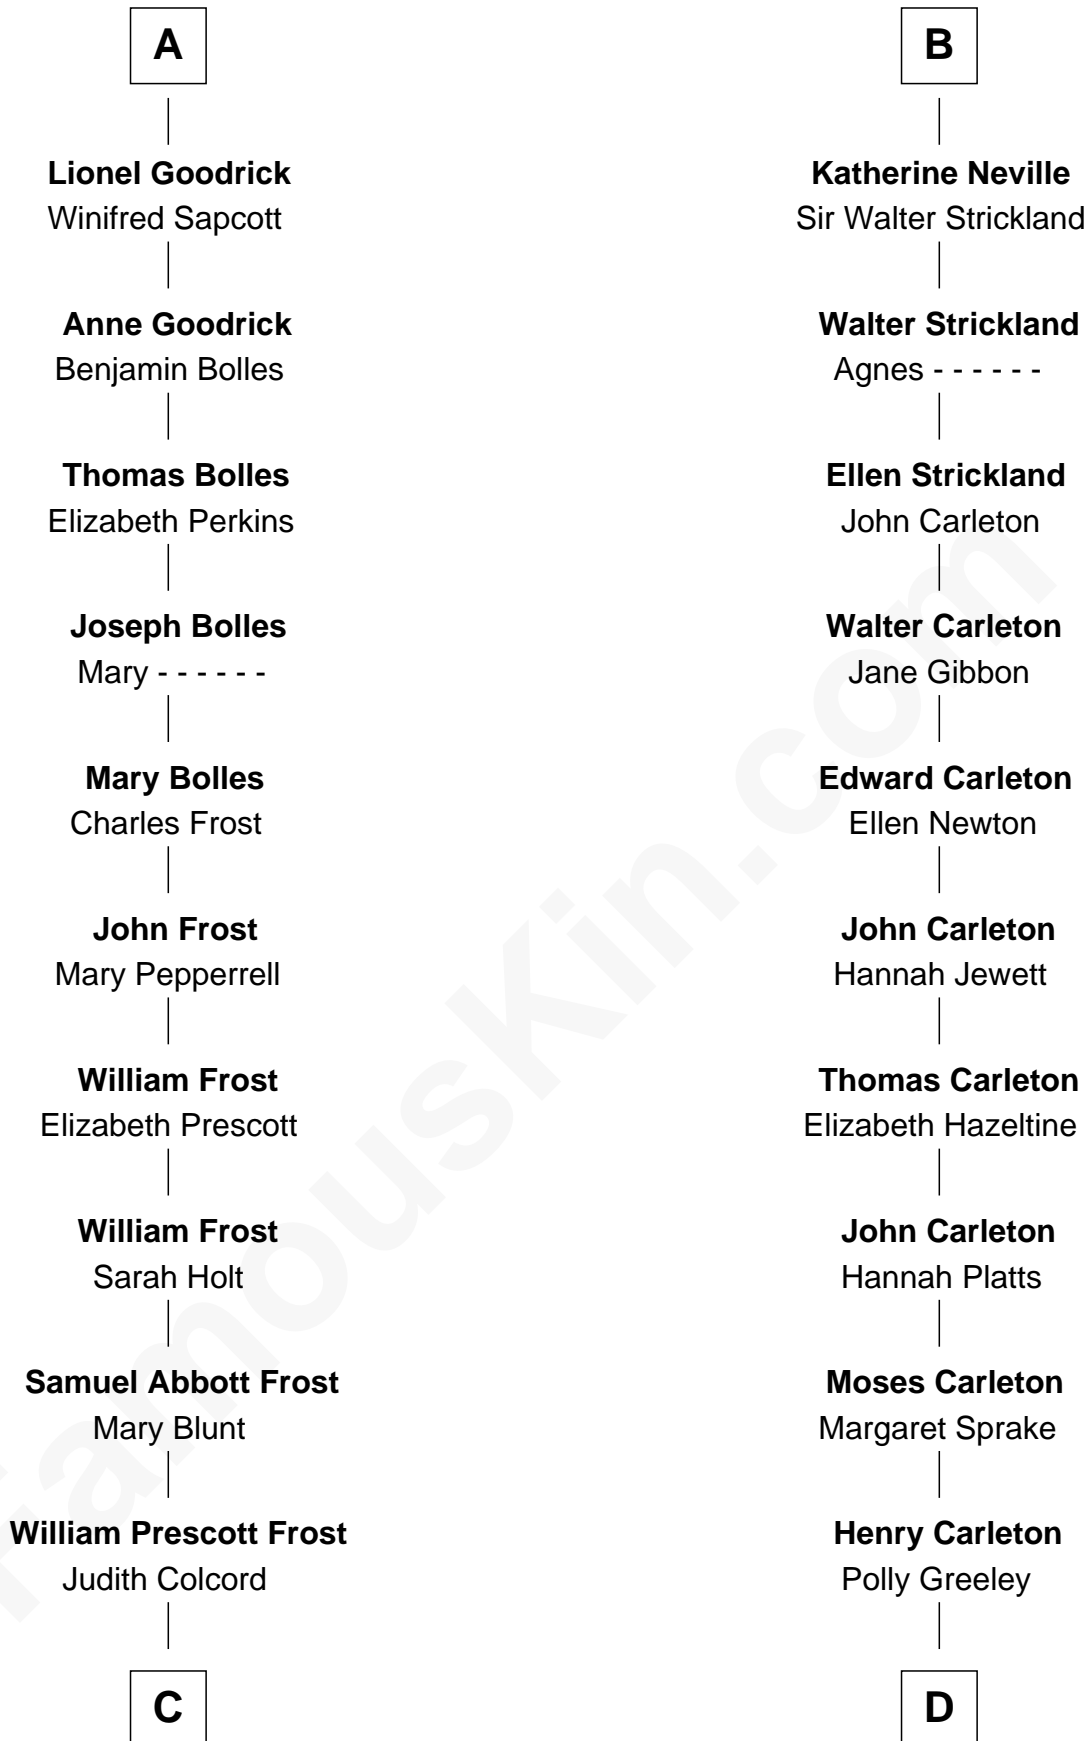

FamousKin.com Relationship Chart of

Robert Frost

Poet and Playwright

18th cousin of

Charles A. Pillsbury

Co-Founder of C.A. Pillsbury Co.

Sir Henry de Percy

Idoine de Clifford

C

William Prescott Frost

Isabella Moodie

Robert Frost

Poet and Playwright

D

Margaret Sprague Carleton

George Alfred Pillsbury