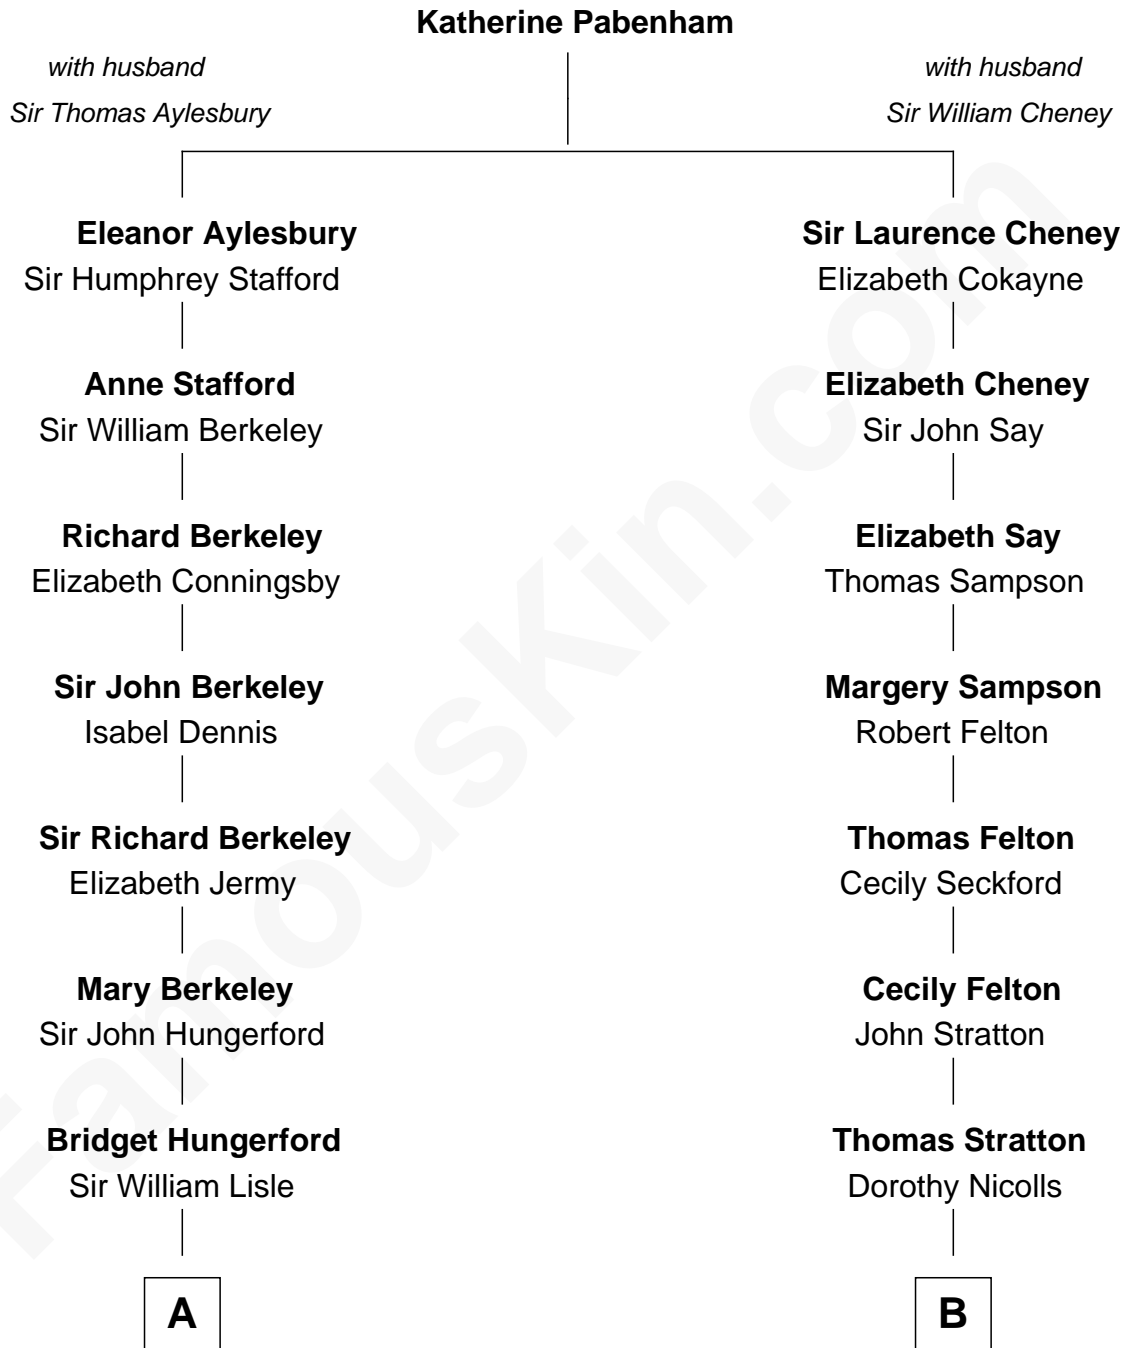

# FamousKin.com Relationship Chart of

**Robert Frost**

*Poet and Playwright*

16th cousin 3 times removed of

**John Lithgow**

*Stage, TV, and Movie Actor*

C

Arthur Washington Lithgow

Ina Berenice Robinson

Arthur Washington Lithgow

Sarah Jane Price

John Lithgow

*Stage, TV, and Movie Actor*

FamousKin.com